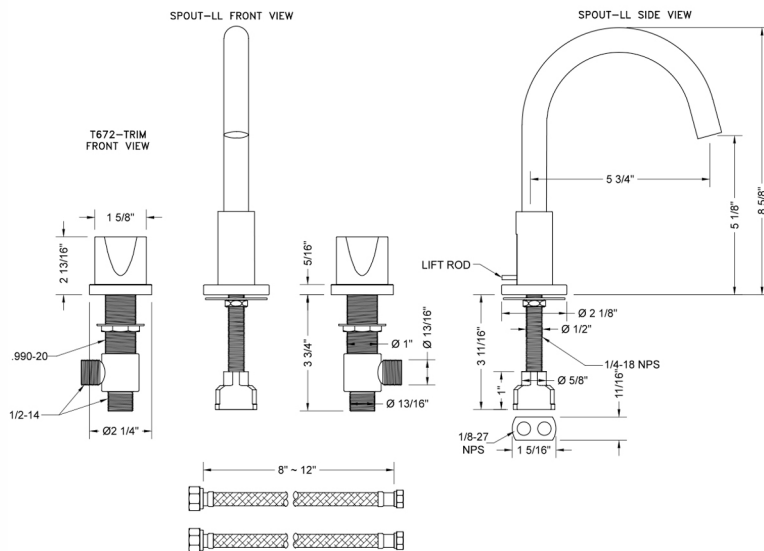

SPECIFICATION DRAWING: