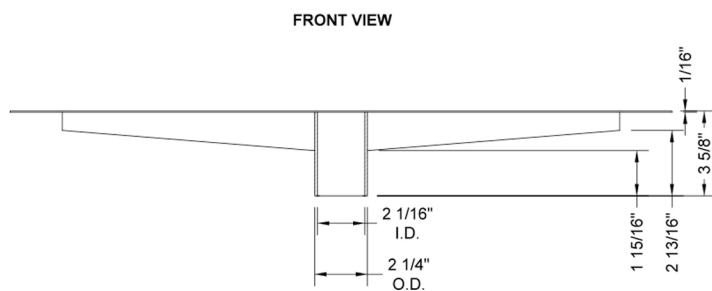

24" zeroEDGE Slim Channel Drain Body

Model #: 83224-

FEATURES:

- 1" wide sleek design body
- 2" bottom outlet
- Use a no-hub coupling for install
- Easy install design
- Available in BSS ONLY, as body is not visible
- Side outlet not available
- JACLO grates sold separately

AVAILABLE FINISHES:

Brushed Stainless (BSS)

SPECIFICATION DRAWING:

JACLO SLIM CHANNEL DRAIN			
PART. #	DESCRIPTION	A	B
83224-BSS	24" SLIM CD BASE	24"	28 1/2"
83232-BSS	32" SLIM CD BASE	32"	37 1/4"
83236-BSS	36" SLIM CD BASE	36"	42 1/2"
83242-BSS	42" SLIM CD BASE	42"	49 9/16"
83248-BSS	48" SLIM CD BASE	48"	56 5/8"
83260-BSS	60" SLIM CD BASE	60"	70 1/4"