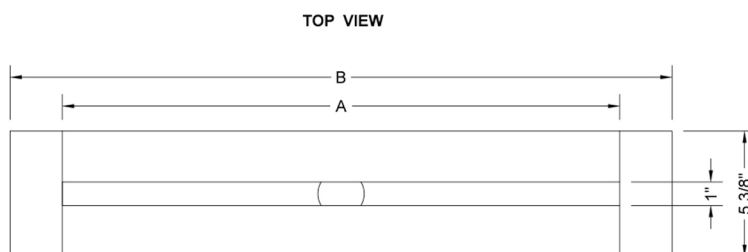

24" zeroEDGE Slim Channel Drain Body

Model #: 83224-

FEATURES:

- 1" wide sleek design body
- 2" bottom outlet
- Use a no-hub coupling for install
- Easy install design
- Available in BSS ONLY, as body is not visible
- Side outlet not available
- JACLO grates sold separately

AVAILABLE FINISHES:

Brushed Stainless (BSS)

SPECIFICATION DRAWING:

JACLO SLIM CHANNEL DRAIN			
PART. #	DESCRIPTION	A	B
83224-BSS	24" SLIM CD BASE	24"	28 1/2"
83232-BSS	32" SLIM CD BASE	32"	37 1/4"
83236-BSS	36" SLIM CD BASE	36"	42 1/2"
83242-BSS	42" SLIM CD BASE	42"	49 9/16"
83248-BSS	48" SLIM CD BASE	48"	56 5/8"
83260-BSS	60" SLIM CD BASE	60"	70 1/4"