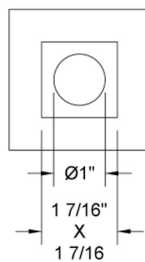

Brass Square Shower Curtain Rod Flanges

Model #: 6703-

FEATURES:

- Brass shower rod flanges
- Use with 1" O.D. brass shower rods - JACLO model #s 6980-, 6981-, or 6982-
- Concealed mounting
- Two set screws provides secure mounting of shower bars
- Complements square contemporary bath styles

SPECIFICATION DRAWING:

FRONT VIEW

TOP VIEW