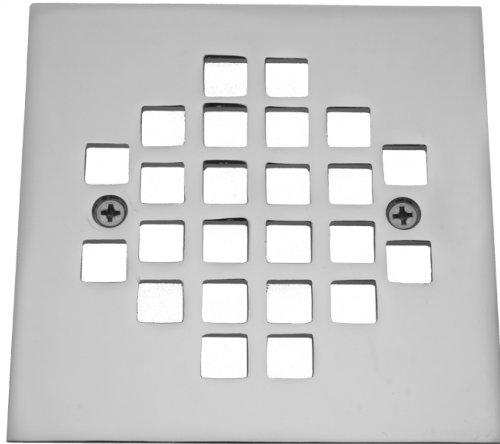

# Shower Drain Plate (4 1/4" Square)

**Model #: 6264-**

**FEATURES:**

- 4 1/4" Square Plate
- 2 5/8" center to center screw holes
- Fits JACLO 86564

**AVAILABLE FINISHES:**

Polished Chrome (PCH)	Satin Chrome (SC)	Bronze Umber (BU)
Satin Nickel (SN)	Pewter (PEW)	Caramel Bronze (CB)
Polished Nickel (PN)	Antique Brass (AB)	Antique Copper (ACU)
Oil-Rubbed Bronze (ORB)	Polished Brass (PB)	Polished Copper (PCU)
Vintage Bronze (VB)	Satin Brass (SB)	Rose Gold (RG)
Matte Black (MBK)	Satin Gold (SG)	Polished Gold (PG)
Black Nickel (BKN)	Bombay Gold (BG)	Jewelers Gold (JG)
Europa Bronze (EB)	White (WH)	Sedona Beige (SDB)
Tristan Brass (TB)	Unlacquered Brass (ULB)	Satin Cooper (SCU)