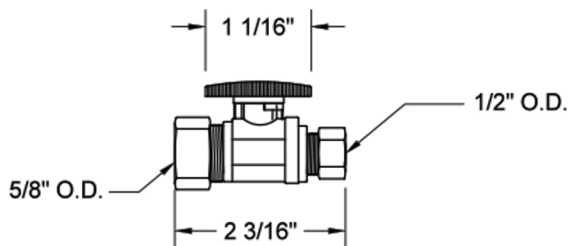

Quarter Turn Straight Pattern 5/8" O.D. Compression (Fits 1/2" Copper) x 1/2" O.D. Supply Valve with Oval Handle

Model #: 623-8-

FEATURES:

- Straight pattern 5/8" O.D. compression fit x 1/2" O.D. quarter turn ball valve
- 5/8" O.D. compression inlet x 1/2" O.D. outlet
- 5/8" O.D. compression fits 1/2" copper tubing
- All brass body and stem

AVAILABLE FINISHES:

Polished Chrome (PCH)	Satin Chrome (SC)	Bronze Umber (BU)
Satin Nickel (SN)	Pewter (PEW)	Caramel Bronze (CB)
Polished Nickel (PN)	Antique Brass (AB)	Antique Copper (ACU)
Oil-Rubbed Bronze (ORB)	Polished Brass (PB)	Polished Copper (PCU)
Vintage Bronze (VB)	Satin Brass (SB)	Rose Gold (RG)
Matte Black (MBK)	Satin Gold (SG)	Polished Gold (PG)
Black Nickel (BKN)	Bombay Gold (BG)	Jewelers Gold (JG)
Europa Bronze (EB)	White (WH)	Sedona Beige (SDB)
Tristan Brass (TB)	Satin Cooper (SCU)	

SPECIFICATION DRAWING:

AVAILABLE HANDLES:

COMPLIANCES:

Complies with: ASME A112.18.1-2012/CSA B125.1-12