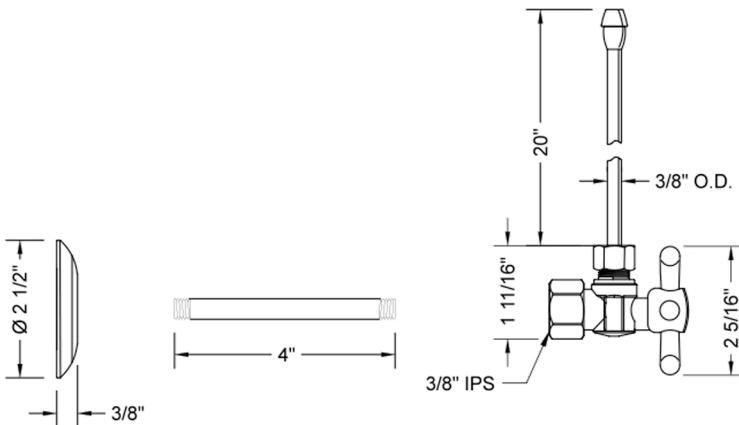

Quarter Turn Angle Pattern 3/8" IPS x 3/8" O.D. Faucet Supply Kit with Standard Cross Handle, 20" Supply Tubes, Escutcheons

Model #: 615-62-

FEATURES:

- Complete Faucet Supply Kit
- Kit contains:
 - (2) Quarter Turn Angle Pattern 3/8" IPS x 3/8" O.D. Supply Valve with Standard Cross Handle P/N 615
 - (2) 20" Copper Supply Tubes P/N 662
 - (2) Escutcheons P/N 740 (ULB P/N 6015)
 - (2) 3/8" Brass Nipples P/N 801-38.4

SPECIFICATION DRAWING:

COMPONENTS	
DESCRIPTION	QTY:
ANGLE VALVE - STANDARD CROSS HANDLE	2
20" X 3/8" O.D. SUPPLY TUBE	2
2 1/2" SURE GRIP ESCUTCHEON	2
4" NIPPLE	2

AVAILABLE HANDLES: