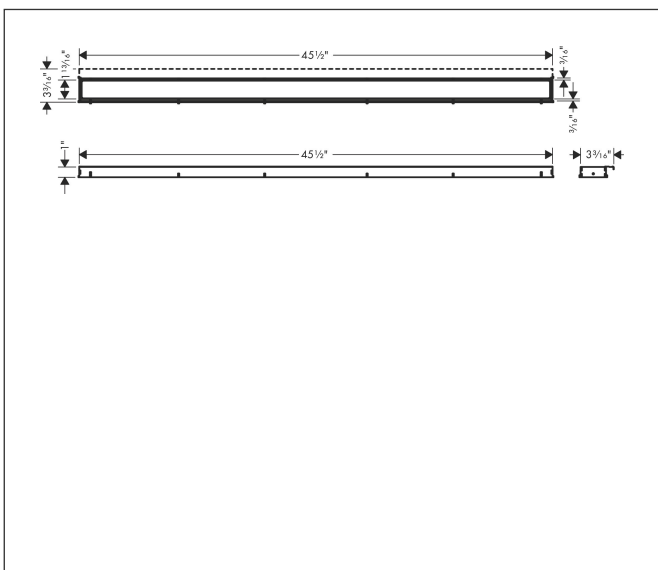

Brand hansgrohe
 Art. Name **RainDrain Match** Trim 47 1/4" with Height Adjustable Frame
 Art. Nr. 56042671
 Surface matte black
 Pos. 1

Product Picture

Drawing

Features

- Consists of: design trim, height adjustable frame, wall installation flange
- Mounting type: wall-mounted, free in the floor
- Easy to clean surface
- Easy adjustment to tile thickness with height adjustable frame (7 - 18 mm)
- Tile thickness: up to 18 mm
- Suitable for any type of tile
- Up to 60 l/min drainage capacity
- Where to use: new construction, renovation
- Grate removal tool allows easy removal of the trim
- Wall mounting possible
- tile inlay depth: 12 mm
- Grate material: Stainless Steel 304 (1.4301)
- Suitable for primary and secondary drainage
- Frame width: 62 mm