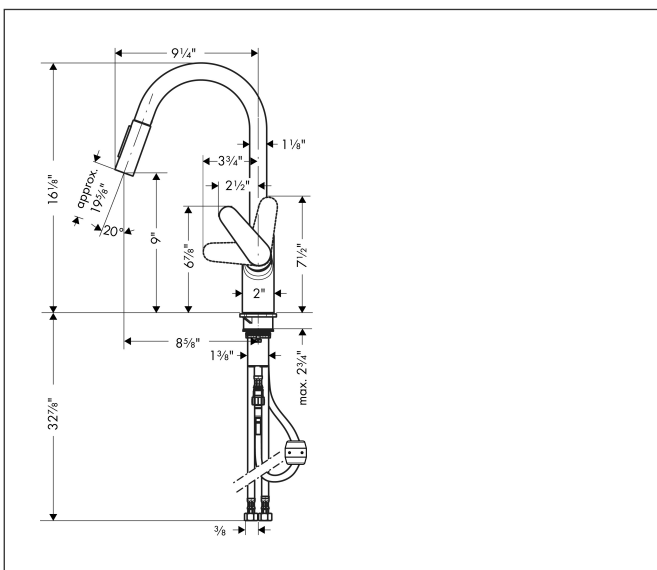

Drawing

Technology

Spray Types