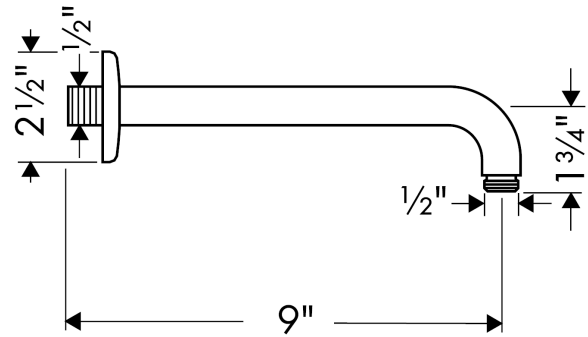

Showerarm Raindance 9"

Finishes : **brushed nickel** Part no. : **27422821**

Description

Features

- Brass
- 1/2" NPT
- Escutcheon

Item details

List Price \$ 195.00

Compliance

Product image

Scale drawing

Showerarm Raindance 9"

Finishes : **brushed nickel** Part no. : **27422821**

Exploded drawing

Year of production: >11/04

Showerarm Raindance 9"

Finishes : **brushed nickel** Part no. : **27422821**

Spare parts list

Year of production: >11/04

Pos.	Description	Part no.	Price	PU
1	escutcheon	28454820	-	1