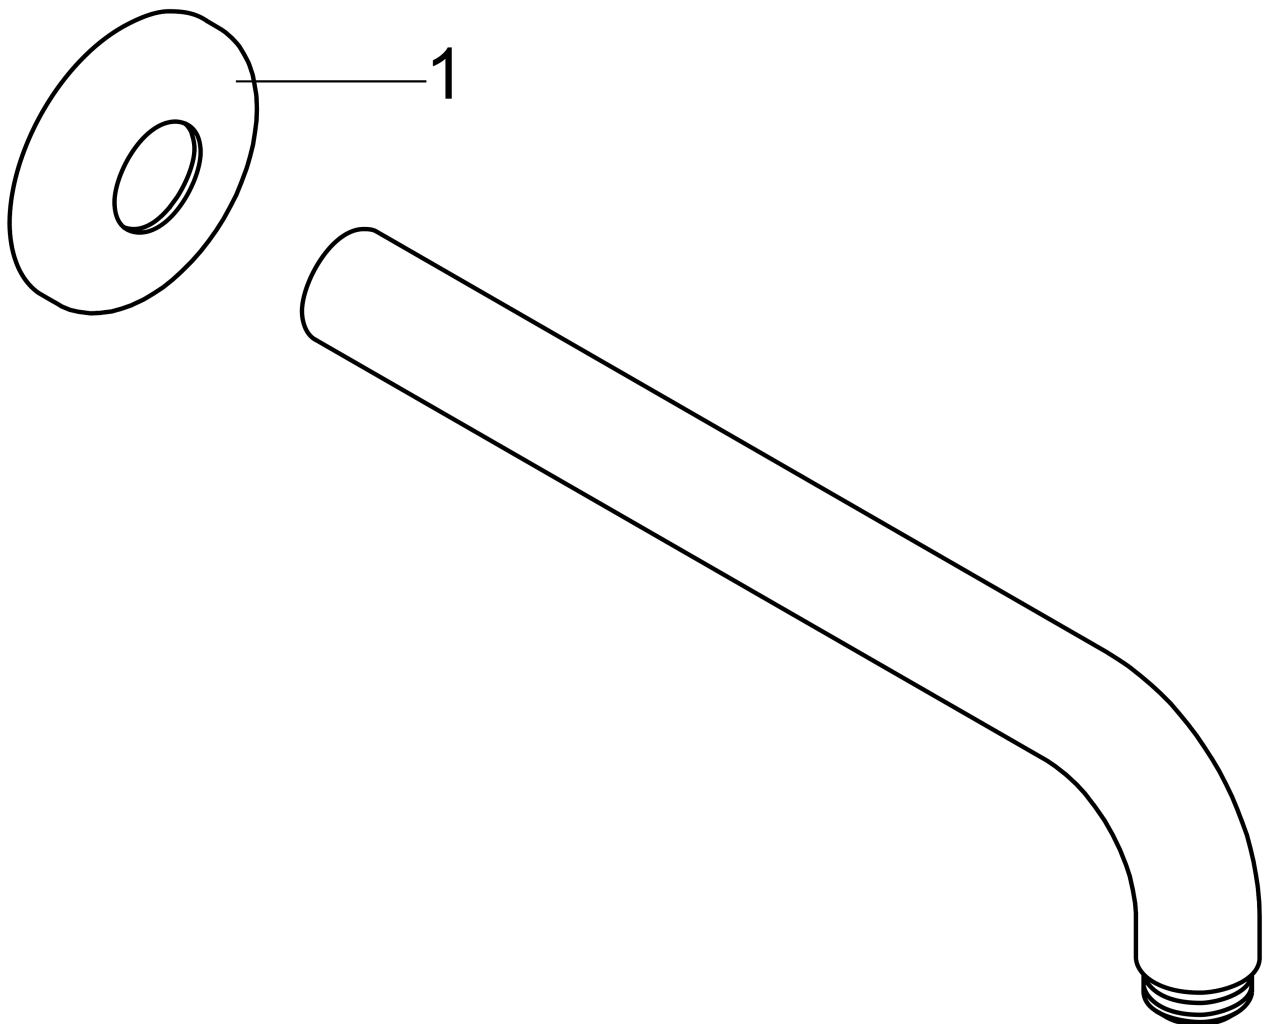

Showerarm Raindance 9"

Finishes : **brushed nickel** Part no. : **27422821**

Description

Features

- Brass
- 1/2" NPT
- Escutcheon

Item details

List Price \$ 195.00

Compliance

Product image

Scale drawing

Showerarm Raindance 9"

Finishes : **brushed nickel** Part no. : **27422821**

Exploded drawing

Year of production: >11/04

Showerarm Raindance 9"

Finishes : **brushed nickel** Part no. : **27422821**

Spare parts list

Year of production: >11/04

Pos.	Description	Part no.	Price	PU
1	escutcheon	28454820	-	1