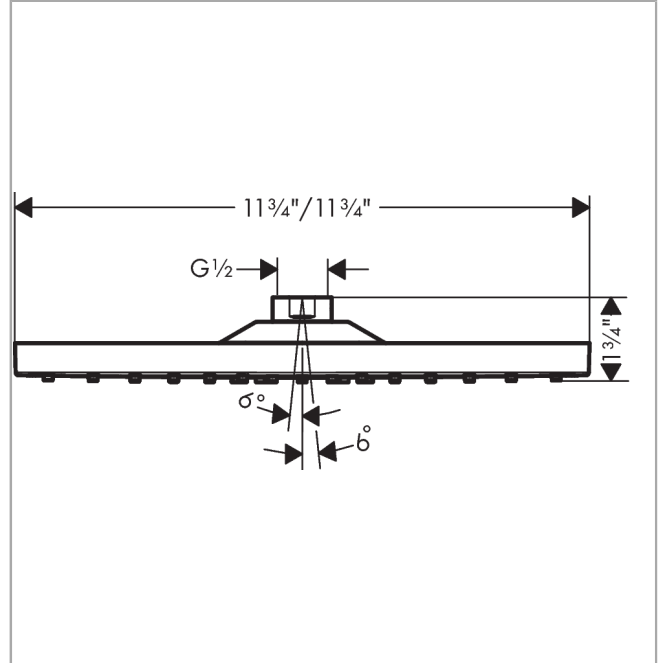

Raindance E
Showerhead 300 1-Jet, 1.8 GPM
 Finishes : **chrome** Part no. : **26240001**

Description

Features

- Spray modes: Rain
- Flow: 1.8 GPM (6.8 L/Min)
- Fully-finished matching spray face
- Spray face removable for cleaning

Item details

List Price \$ 569.00

Technology

Compliance

Product image

Scale drawing

Raindance E
Showerhead 300 1-Jet, 1.8 GPM
Finishes : **chrome** Part no. : **26240001**

Exploded drawing