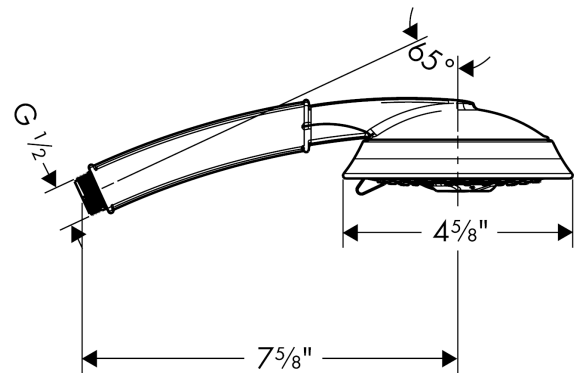

Raindance Classic
Handshower 100 3-Jet, 2.0 GPM
 Finishes : **polished nickel** Part no. : **04345830**

Description

Features

- 65 no-clog spray channels
- Spray modes: RainAir, BalanceAir, Whirl
- Flow: 2.0 GPM (7.6 L/Min)
- Fully-finished matching spray face

Item details

List Price \$ 237.00

Technology

Compliance

Product image

Scale drawing

Raindance Classic
Handshower 100 3-Jet, 2.0 GPM
Finishes : **polished nickel** Part no. : **04345830**

Exploded drawing

Year of production: >01/17

Raindance Classic
Handshower 100 3-Jet, 2.0 GPM
 Finishes : **polished nickel** Part no. : **04345830**

Spare parts list

Year of production: >01/17

Pos.	Description	Part no.	Price	PU
1	filter packing	94246000	-	1