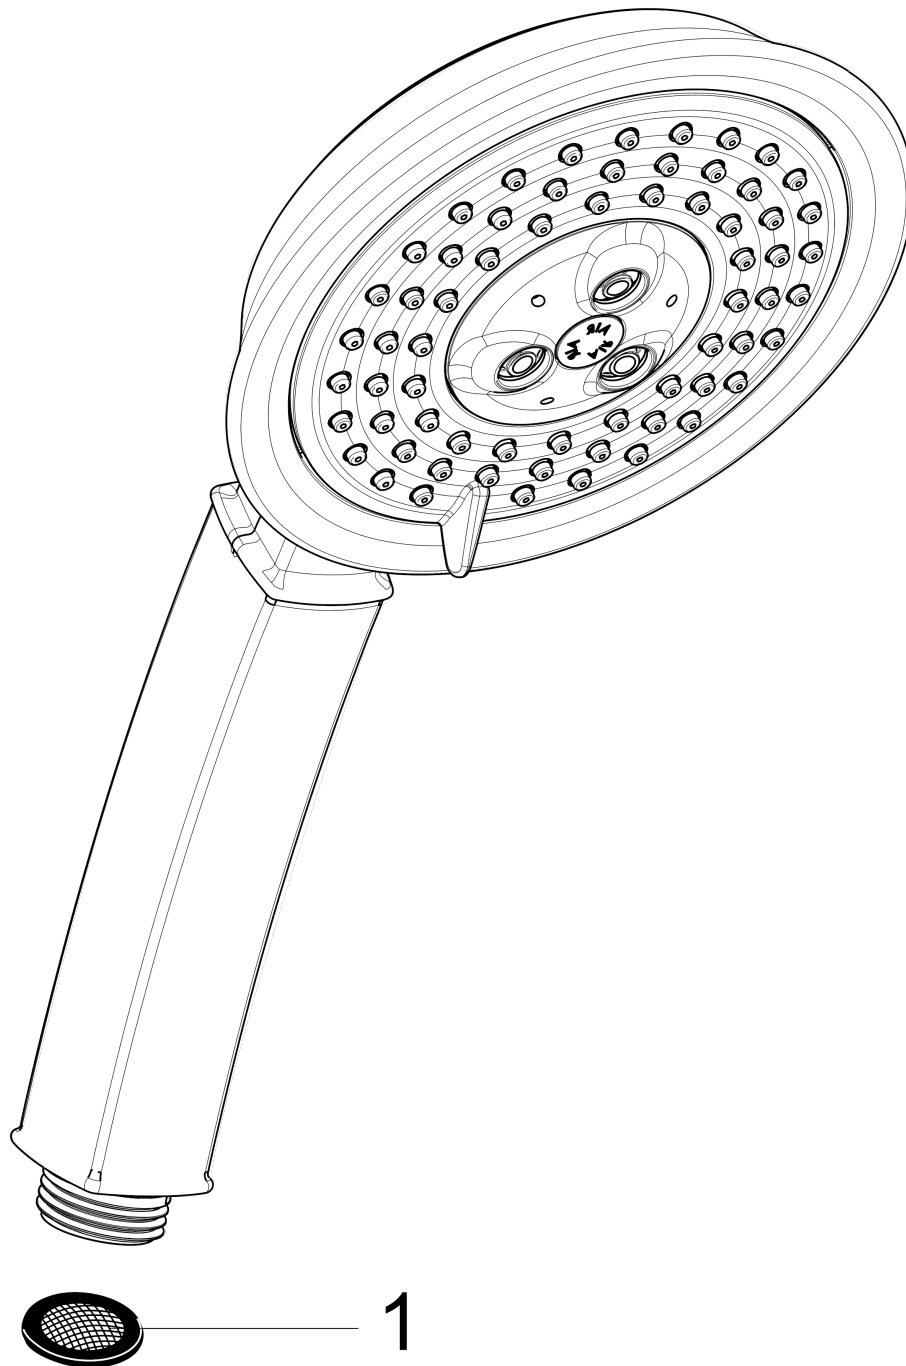

Raindance Classic
Handshower 100 3-Jet, 2.0 GPM
 Finishes : **polished nickel** Part no. : **04345830**

Description

Features

- 65 no-clog spray channels
- Spray modes: RainAir, BalanceAir, Whirl
- Flow: 2.0 GPM (7.6 L/Min)
- Fully-finished matching spray face

Item details

List Price \$ 237.00

Technology

Compliance

Product image

Scale drawing

Raindance Classic
Handshower 100 3-Jet, 2.0 GPM
Finishes : **polished nickel** Part no. : **04345830**

Exploded drawing

Year of production: >01/17

Raindance Classic
Handshower 100 3-Jet, 2.0 GPM
 Finishes : **polished nickel** Part no. : **04345830**

Spare parts list

Year of production: >01/17

Pos.	Description	Part no.	Price	PU
1	filter packing	94246000	-	1