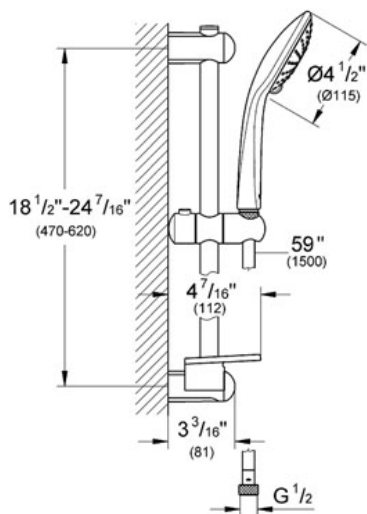

## Product Description: Shower Set

### Consisting of:

- Massage hand shower (27 239 000)
- 24" shower bar (27 499 000)
- 59" Silverflex shower hose (28 364)
- Inner WaterGuide for a longer life
- Twistfree to prevent hose from twisting
- Max Flow Rate 2.5 gpm at 80 psi (9.5 L/min)