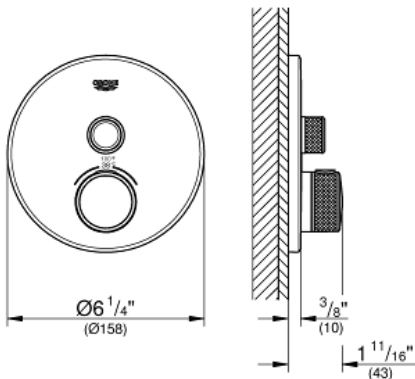

GROHTHERM SMARTCONTROL Single Function Thermostatic Trim with Control Module

MODEL # 29136A00

Pure Freude
an Wasser

GROHE

Product Description:

GROHTHERM SMARTCONTROL

Single Function Thermostatic Trim with Control Module

Standard Specification:

- Required rough-in-set sold separately (GROHE Rapido SmartBox 35 601 000)
- Metal wall escutcheon with **GROHE QuickFix** (covered escutcheon and shaft sealing, covered fixing), 6° angle adjustable
- 3/8" (10 mm) thin profile escutcheon
- **GROHE StarLight** finish
- SmartControl push for ON-OFF, turn for volume adjustment from EcoJoy to Full Flow
- Includes various icons to customize push buttons
- **GROHE TurboStat** Compact cartridge with wax thermoelement
- **GROHE SafeStop** safety button at 100°F/38°C
- Built-in check valve with dirt strainer
- Maximum flow performance: 7.7gpm (29L/min) @ 43.5 psi (3 bar)
- Optional flow reducer for CALGreen compliance included