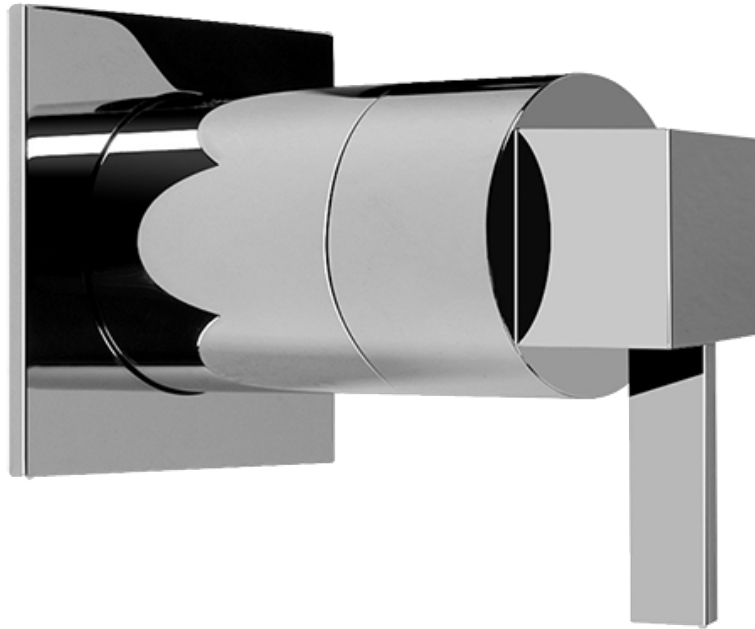

## Finishes

Polished  
Chrome

Steelnox®  
(Satin Nickel)

SHOWER  
Qubic Tre SOLID Trim Plate  
w/Handle  
**G-8041-LM39S-T**

---

**GRAFF®**

## Information

- 3/4" universal inlets/outlets with female threads
- Supplied with protective plastic cover

## Finishes

Polished  
Chrome

Steelnix®  
(Satin Nickel)

SHOWER  
Qubic Tre SOLID Trim Plate  
w/Handle  
**G-8095-LM39S-T**

---

**GRAFF®**

## Information

- Single metal handle
- Decorative trim plate
- Use with G-8070 or G-8075 thermostatic stop/volume control rough valve
- To complete package, you must order rough valve
- ADA