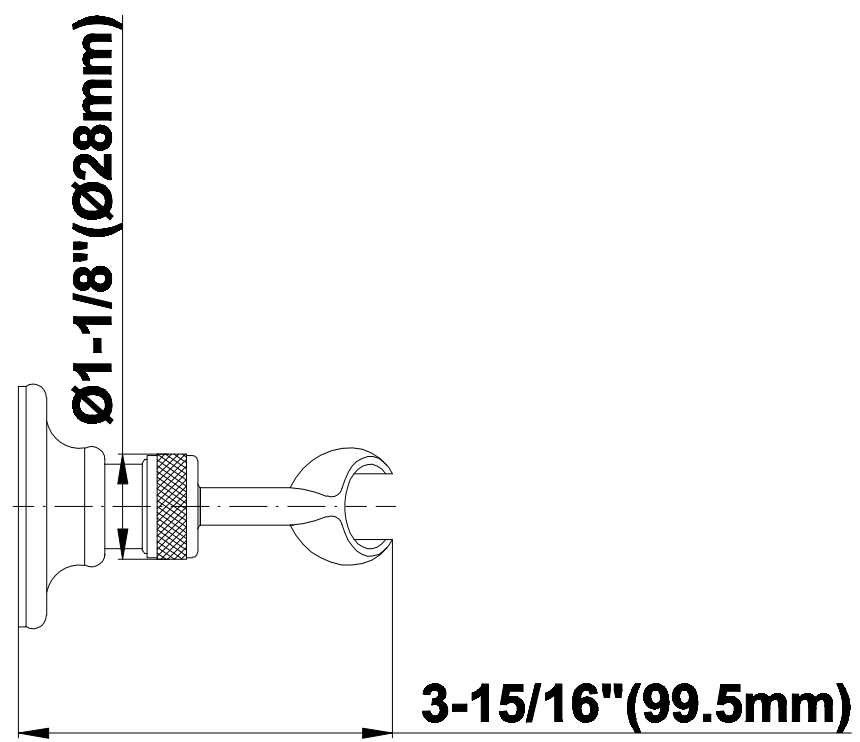

# G-8540

SHOWER  
Traditional Wall Bracket for  
Handshower  
**G-8602**

**GRAFF®**

**Information**

- Solid brass construction
- Swivel holder

**Finishes**

24K Gold

Olive Bronze

# G-8602

SHOWER  
Traditional Wall Supply Elbow  
**G-8603**

**GRAFF®**

---

**Information**

- 1/2" NPT female thread inlet

**Finishes**

24K Gold