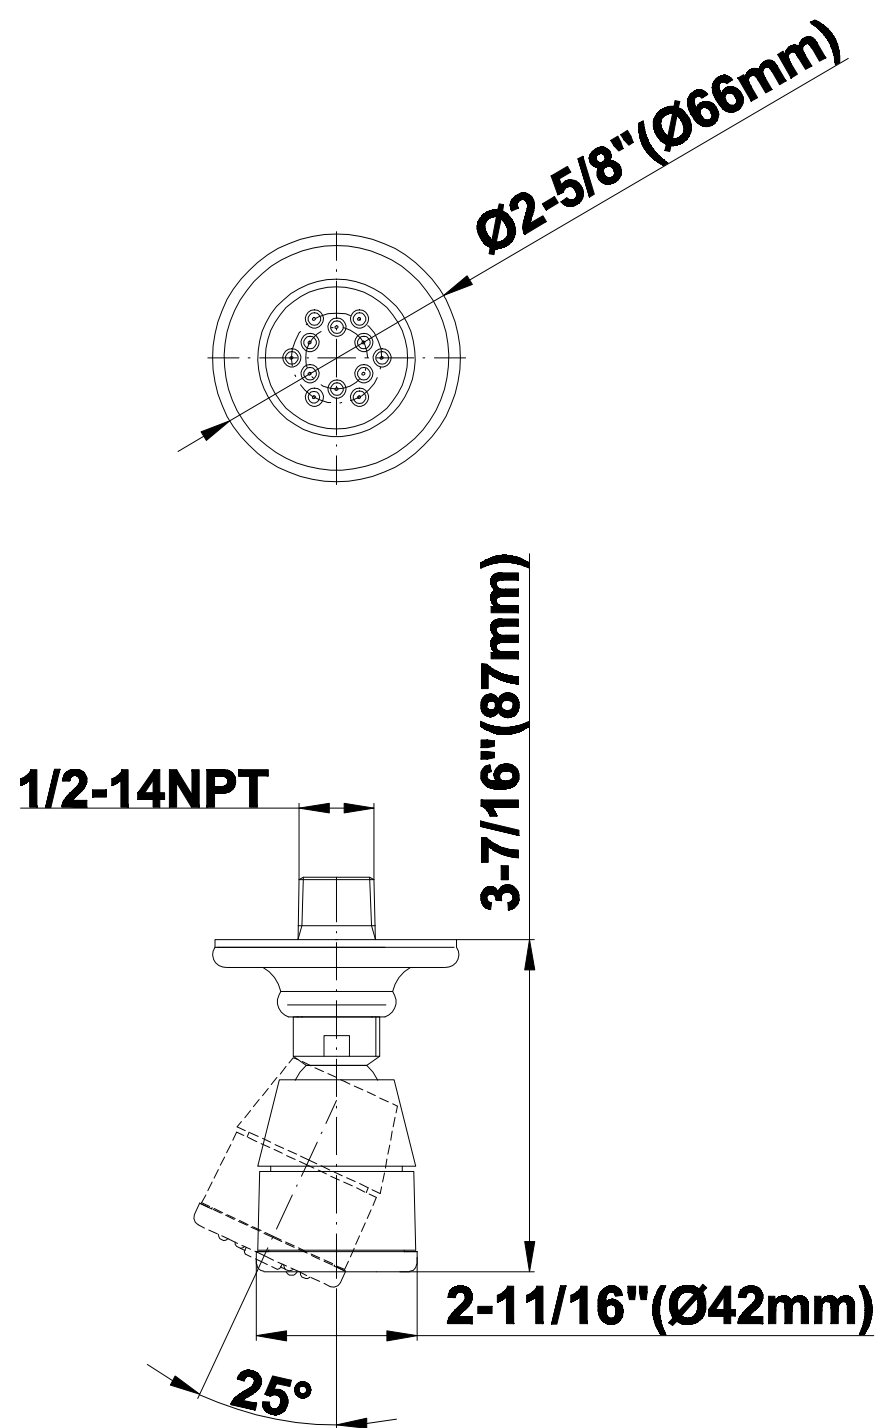

# G-8480

SHOWER  
12" Ceiling Shower Arm  
**G-8540**

**GRAFF®**

---

**Information**

- Includes arm and round flange
- 1/2" NPT male thread inlet
- For use with all showerheads

**Finishes**

24K Gold