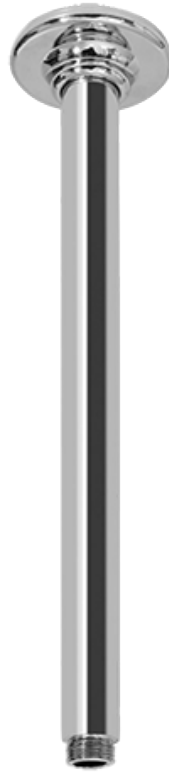

SHOWER
12" Ceiling Shower Arm
G-8540

GRAFF®

Information

- Includes arm and round flange
- 1/2" NPT male thread inlet
- For use with all showerheads

Finishes