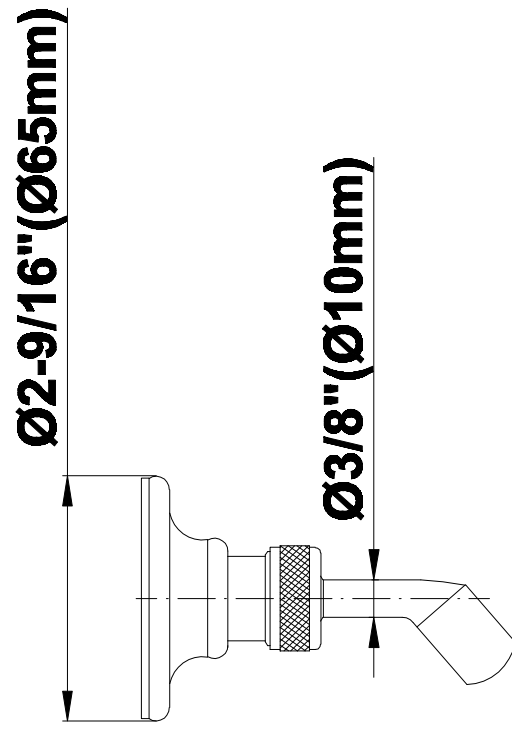

# G-8480

SHOWER  
12" Ceiling Shower Arm  
**G-8540**

**GRAFF®**

---

**Information**

- Includes arm and round flange
- 1/2" NPT male thread inlet
- For use with all showerheads

**Finishes**

24K Gold

# G-8540

SHOWER  
Traditional Wall Bracket for  
Handshower  
**G-8602**

**GRAFF®**

**Information**

- Solid brass construction
- Swivel holder

**Finishes**

24K Gold

Olive Bronze

# G-8602

SHOWER  
Traditional Wall Supply Elbow  
**G-8603**

**GRAFF®**

---

**Information**

- 1/2" NPT female thread inlet

**Finishes**

24K Gold