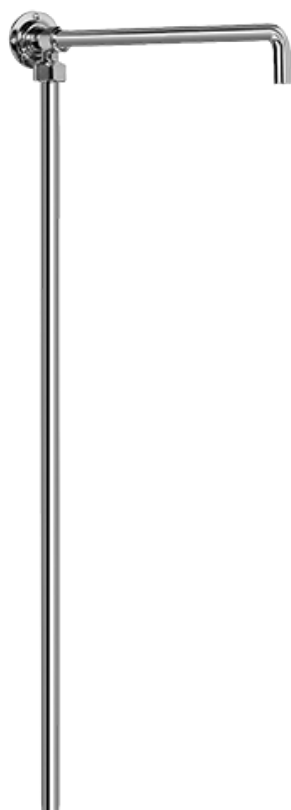

SHOWER
Exposed Riser
G-8933

GRAFF®

Finishes

Olive Bronze

Polished
Chrome

Polished
Nickel

Steelnox®
(Satin Nickel)

G-8933

Exposed Riser