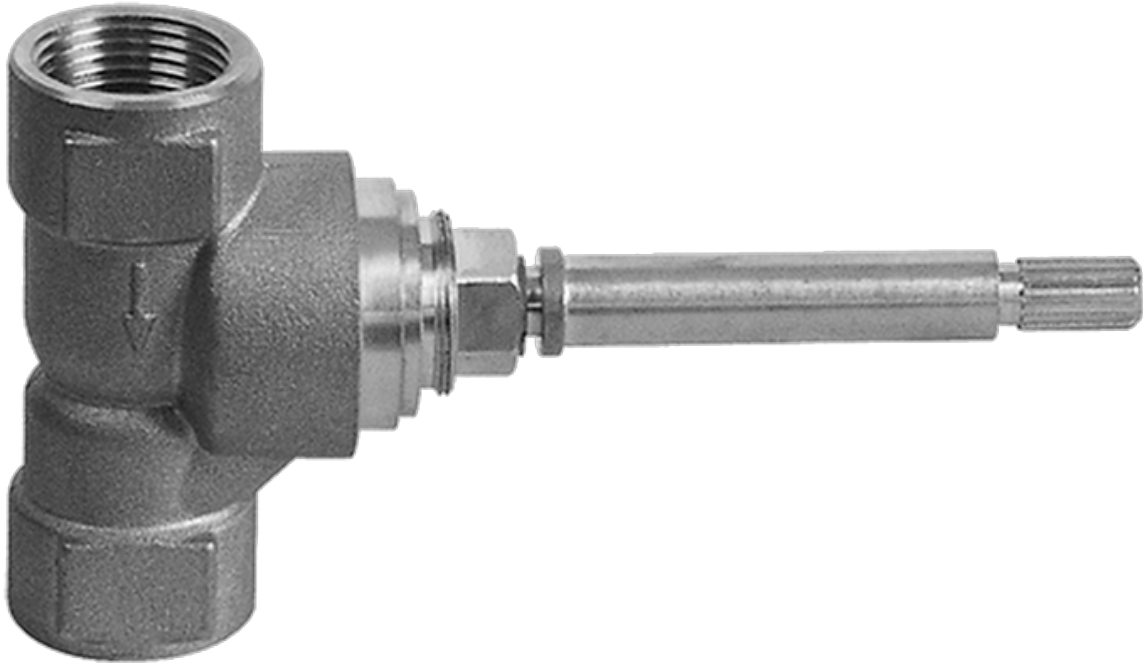

SHOWER
Rough
G-8075

GRAFF®

Information

- 3/4" universal inlets/outlets with female threads
- Supplied with protective plastic cover

Finishes

Olive Bronze