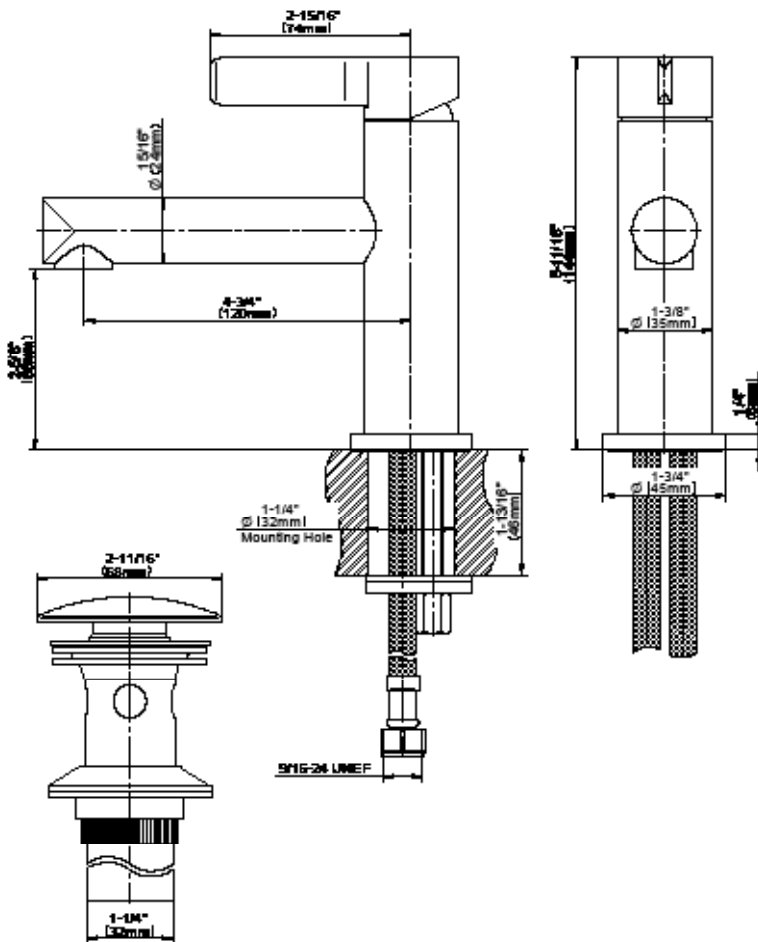

Finishes

G-6700-LM46

Terra Collection

Single-Handle Lavatory Faucet

GRAFF[®]
CUTTING EDGE DESIGN

Product Features

- Single-hole installation
- Aerated flow rate < 1.2 max gpm
- 1-1/4" hole cutout
- Includes push-top umbrella pop-up drain with overflow

Optional Accessories

- Matching decorative trap
G-9970

Code Compliance

- ADA
- CALGreen

Warranty

- Limited lifetime warranty

For complete warranty information go to www.graff-faucets.com/en-nam/warranty

The measurements shown are for reference only. Products and specifications shown are subject to change without notice. Revised 11/2017