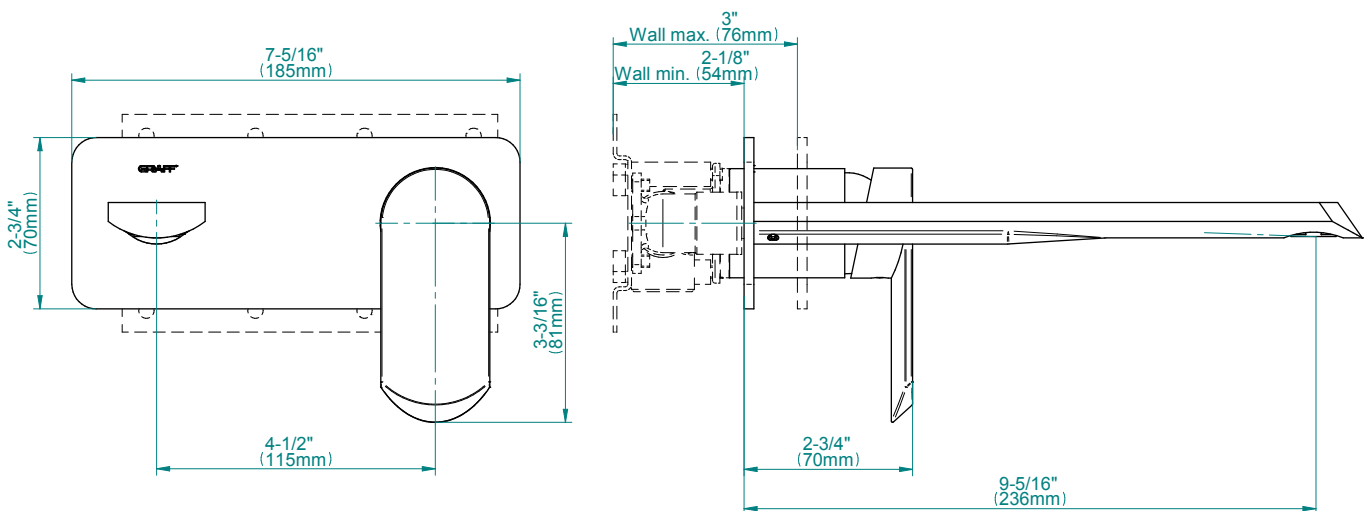

The measurements shown are for reference only. Products and specifications shown are subject to change without notice. Revised 11/2017

www.graff-designs.com | phone: 800-954-4723