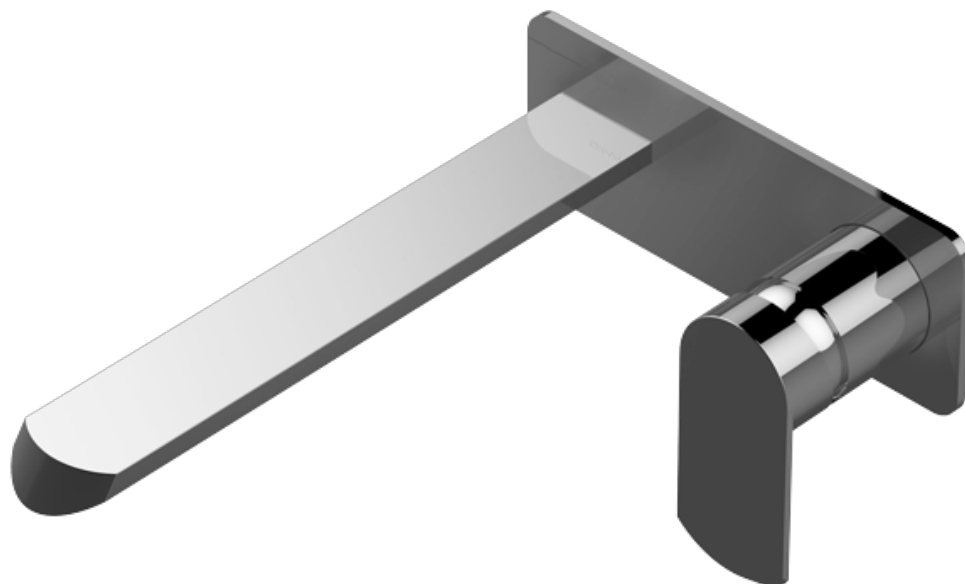

BATHROOM  
Phase Wall-Mounted Lavatory  
Faucet with Single Handle  
**G-6636-LM45W**

---

**GRAFF**<sup>®</sup>

Matte Black

Olive Bronze

Polished  
Chrome

Polished  
Nickel

Architectural  
White

BATHROOM  
Phase Wall-Mounted Lavatory  
Faucet with Single Handle  
**G-6636-LM45W**

**GRAFF®**

### Information

- Wall-mount spout and handle installation
- Aerated flow rate  $\leq 1.2$  max gpm
- 9-1/4" spout reach
- Drain assembly not included
- Optional matching decorative trap G-9970
- Optional extension kit
- ADA
- CALGreen