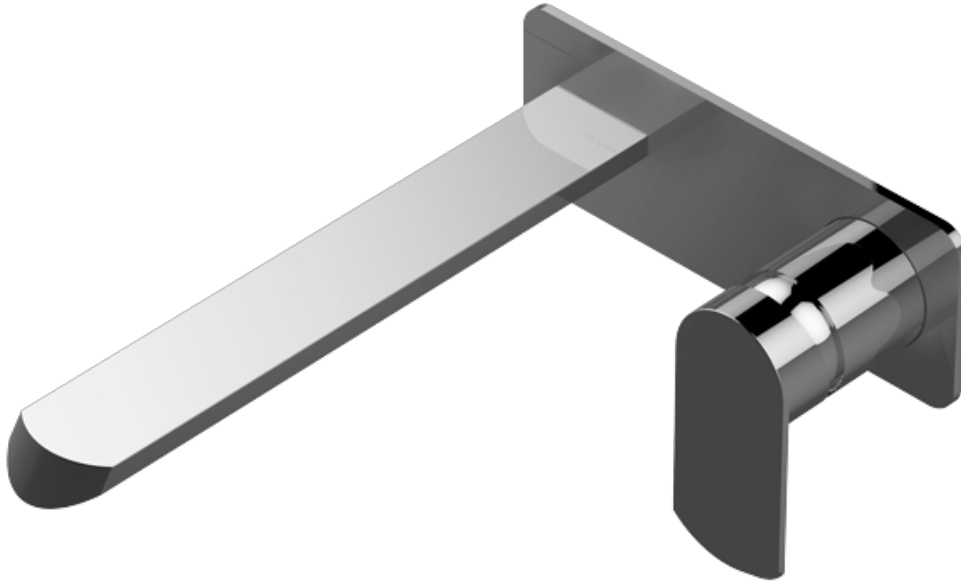

BATHROOM  
Phase Wall-Mounted Lavatory  
Faucet with Single Handle  
**G-6636-LM45W**

---

**GRAFF**<sup>®</sup>

### **Information**

- Wall-mount spout and handle installation
- Aerated flow rate  $\leq 1.2$  max gpm
- 9-1/4" spout reach
- Drain assembly not included
- Optional matching decorative trap G-9970
- Optional extension kit
- ADA
- CALGreen

# G-6636-LM45W

Phase Collection

Wall-Mounted Lavatory Faucet w/Single Handle

**GRAFF**<sup>®</sup>  
CUTTING EDGE DESIGN

## Product Features

- Wall mount spout and handle installation
- Aerated flow rate  $\leq 1.2$  max gpm
- 9-1/4" spout reach
- Swivel aerator
- Drain assembly not included