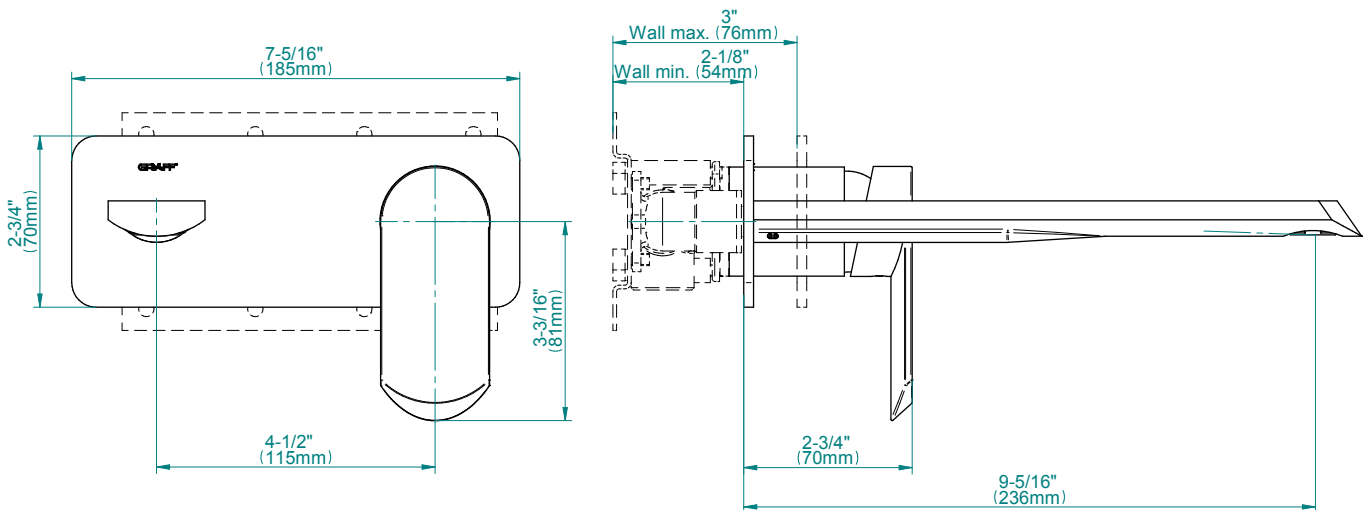

The measurements shown are for reference only. Products and specifications shown are subject to change without notice. Revised 11/2017

www.graff-designs.com | phone: 800-954-4723