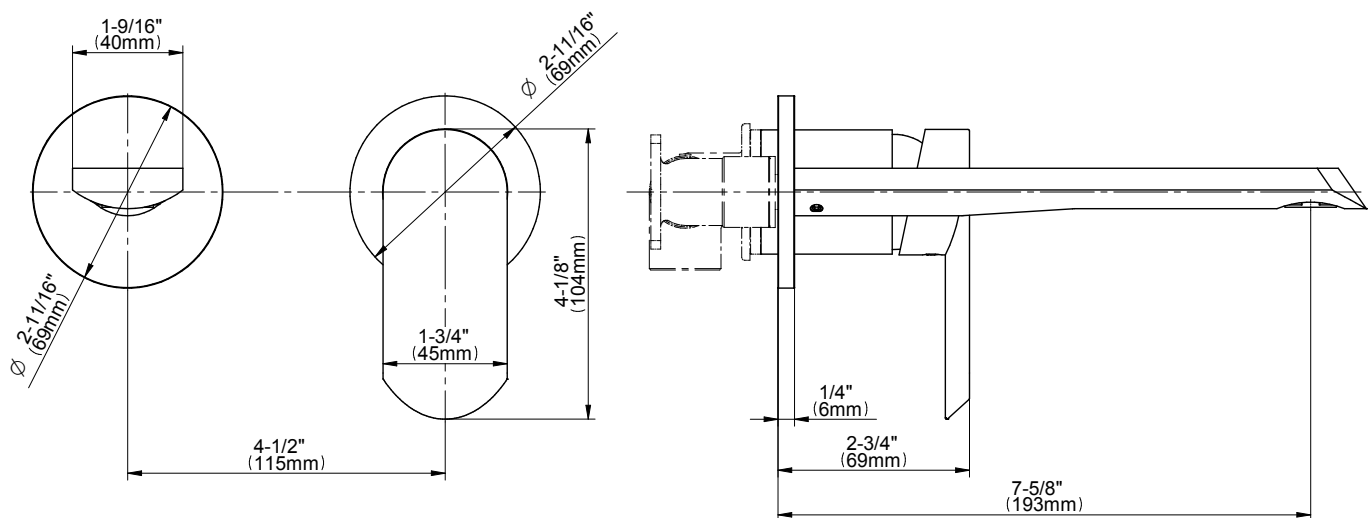

The measurements shown are for reference only. Products and specifications shown are subject to change without notice. Revised 11/2017

www.graff-designs.com | phone: 800-954-4723