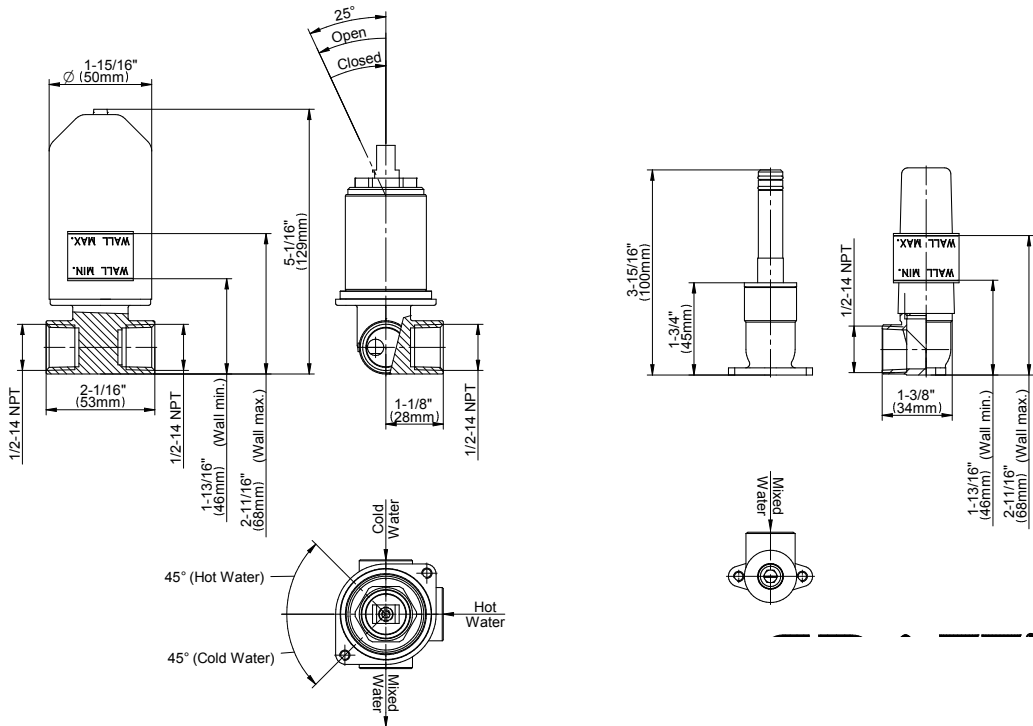

G-1085
Rough Valve

Product Features

- GPM depends on trim

Warranty

- Limited lifetime warranty

For complete warranty information go to <https://www.graff-faucets.com/en-nam/warranty>

The measurements shown are for reference only. Products and specifications shown are subject to change without notice. Revised 6/2018.