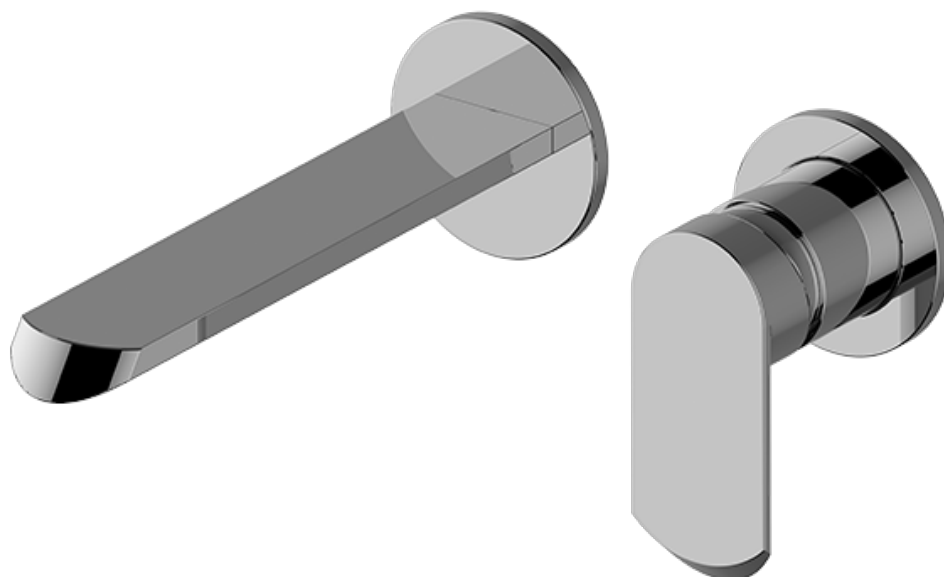

BATHROOM
Phase Wall-Mounted Lavatory
Faucet w/Single Handle
G-6638-LM45W

GRAFF®

Information

- Wall-mount spout and handle installation
- Aerated flow rate ≤ 1.2 max gpm
- 7-1/2" spout reach
- Handle may be installed on left or right of spout
- Drain assembly not included
- Optional matching decorative trap G-9970
- Optional extension kit
- ADA
- CALGreen

G-6638-LM45W

Phase Collection

Wall-Mounted Lavatory Faucet w/Single Handle

GRAFF[®]
CUTTING EDGE DESIGN

Product Features

- Wall mount spout and handle installation
- Aerated flow rate ≤ 1.2 max gpm
- 8-3/8" spout reach
- Handle may be installed on left or right of spout
- Swivel aerator
- Drain assembly not included

BATHROOM
Phase Wall-Mounted Lavatory
Faucet w/Single Handle
G-6638-LM45W

GRAFF[®]

Information

- Wall-mount spout and handle installation
- Aerated flow rate ≤ 1.2 max gpm
- 7-1/2" spout reach
- Handle may be installed on left or right of spout
- Drain assembly not included
- Optional matching decorative trap G-9970
- Optional extension kit
- ADA
- CALGreen