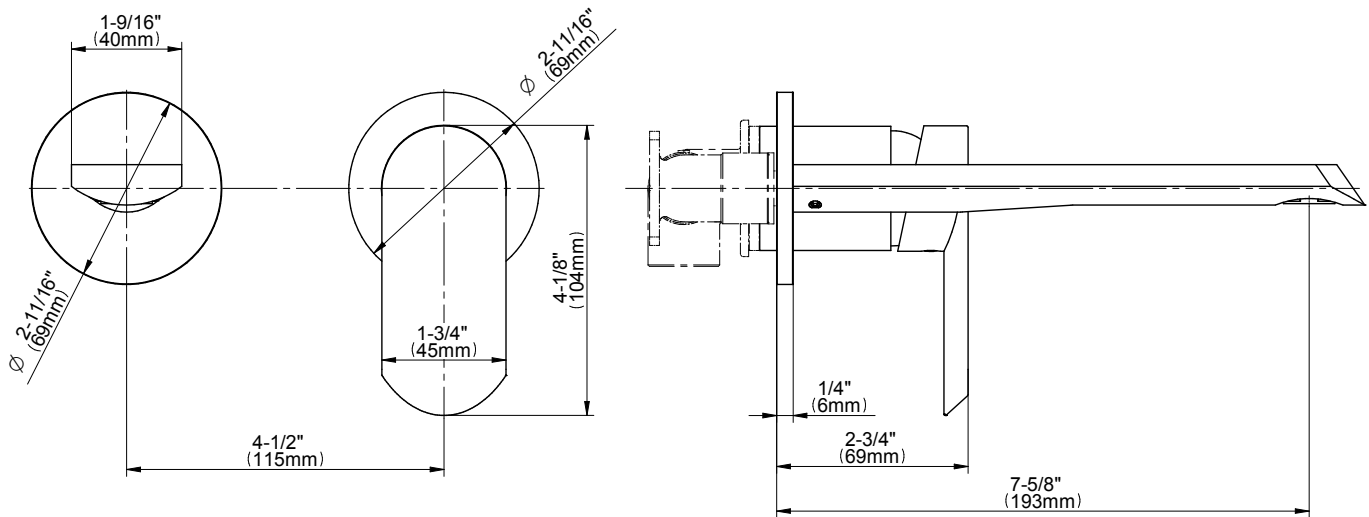

The measurements shown are for reference only. Products and specifications shown are subject to change without notice. Revised 11/2017

www.graff-designs.com | phone: 800-954-4723