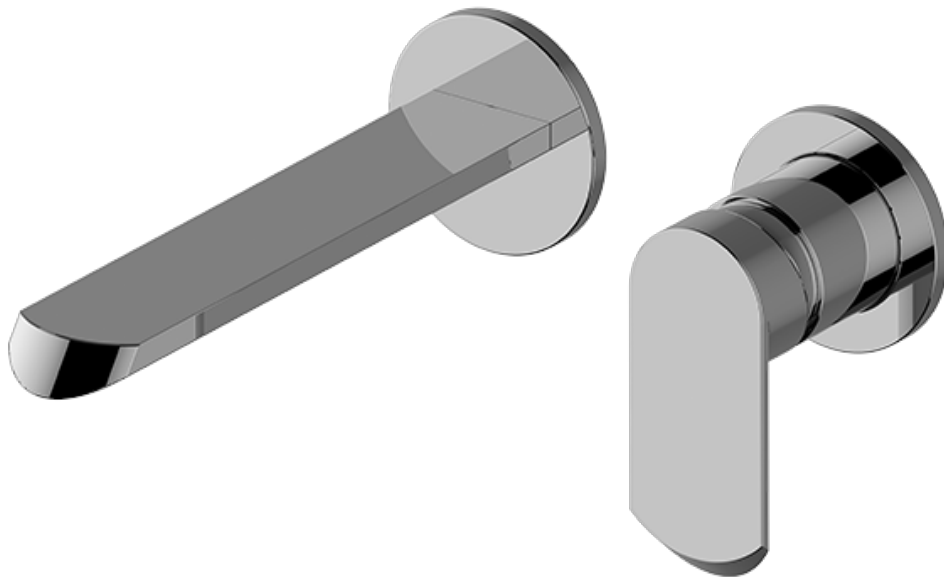

BATHROOM
Phase Wall-Mounted Lavatory
Faucet w/Single Handle
G-6638-LM45W

GRAFF®

Information

- Wall-mount spout and handle installation
- Aerated flow rate ≤ 1.2 max gpm
- 7-1/2" spout reach
- Handle may be installed on left or right of spout
- Drain assembly not included
- Optional matching decorative trap G-9970
- Optional extension kit
- ADA
- CALGreen

G-6638-LM45W

Phase Collection

Wall-Mounted Lavatory Faucet w/Single Handle

GRAFF[®]
CUTTING EDGE DESIGN

Product Features

- Wall mount spout and handle installation
- Aerated flow rate ≤ 1.2 max gpm
- 8-3/8" spout reach
- Handle may be installed on left or right of spout
- Swivel aerator
- Drain assembly not included