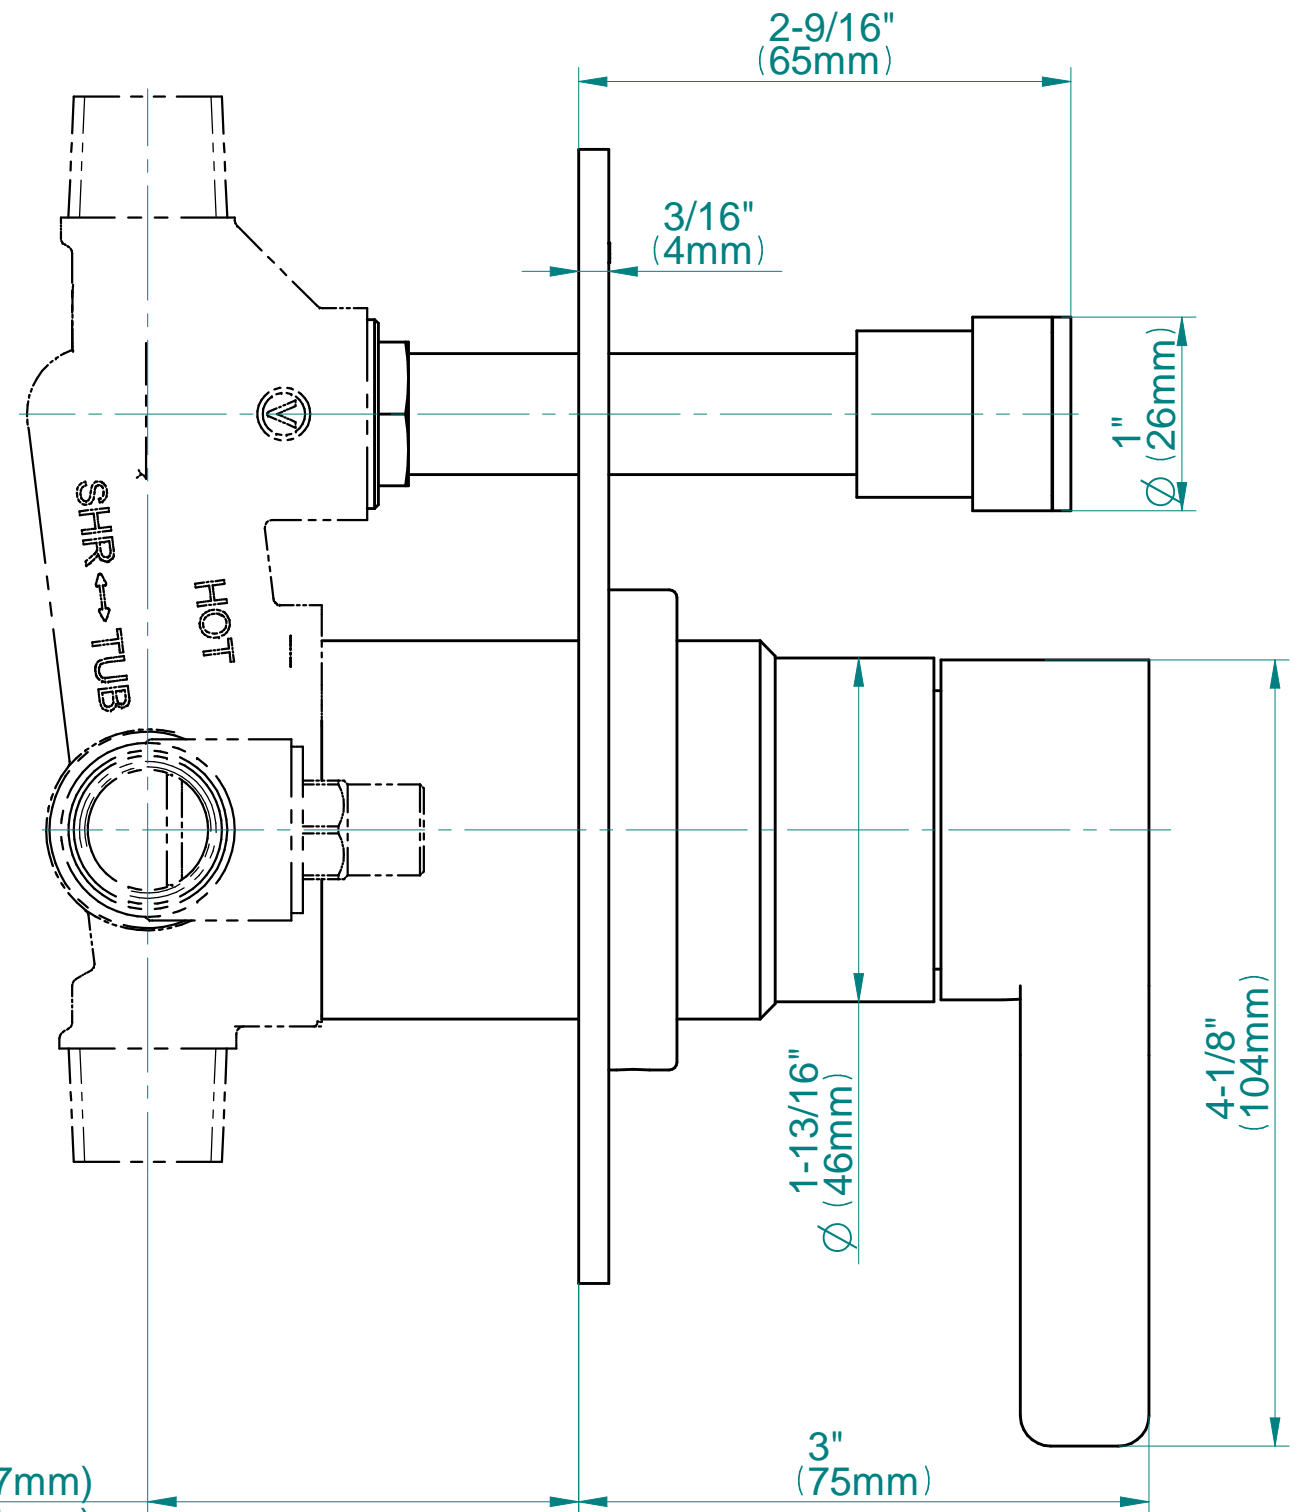

BATHROOM
Terra Pressure Balancing Shower
System - Tub and Shower
G-7284-LM46S

GRAFF[®]

Information

- 1/2" pressure balance valve with diverter and trim
- 8" showerhead with 12" wall-mounted shower arm
- Showerhead features no-clog, easy-clean spray nozzles
- 8" matching Terra collection tub spout
- Optional extension kit
- Showerhead flow rate ≤ 1.8 max gpm
- ADA
- CALGreen

BATHROOM
8" Contemporary Terra Tub Spout
G-6765

GRAFF®

Information

- Includes spout ring
- 1/2" NPT male thread inlet
- Tub spout flow rate ~ 13.9 gpm @60 psi
- Matches Terra Collection

Finishes

BATHROOM
Concealed Pressure Balancing
Valve Rough w/Diverter
G-7055

www.graff-faucets.com | phone: 800-954-4723

BATHROOM
Terra Pressure Balancing Valve
Trim with Handle and Diverter
G-7080-LM46S-T

GRAFF®

Information

- Single metal handle
- Decorative trim plate
- Includes push-button diverter
- Use with G-7055 Pressure Balancing Rough Valve
- ADA

Finishes

G-7080-LM46S

TERRA Series

Wall min 1-7/16" (37mm)
Wall max 2-1/4" (57 mm)

Information

- 1/4" thick
- 169 no-clog, easy-clean rubber spray nozzles
- Recommended use with ceiling shower arm
- Recommended for use at no more than 10 degrees tilt
- Showerhead flow rate ≤ 1.8 max gpm
- CALGreen