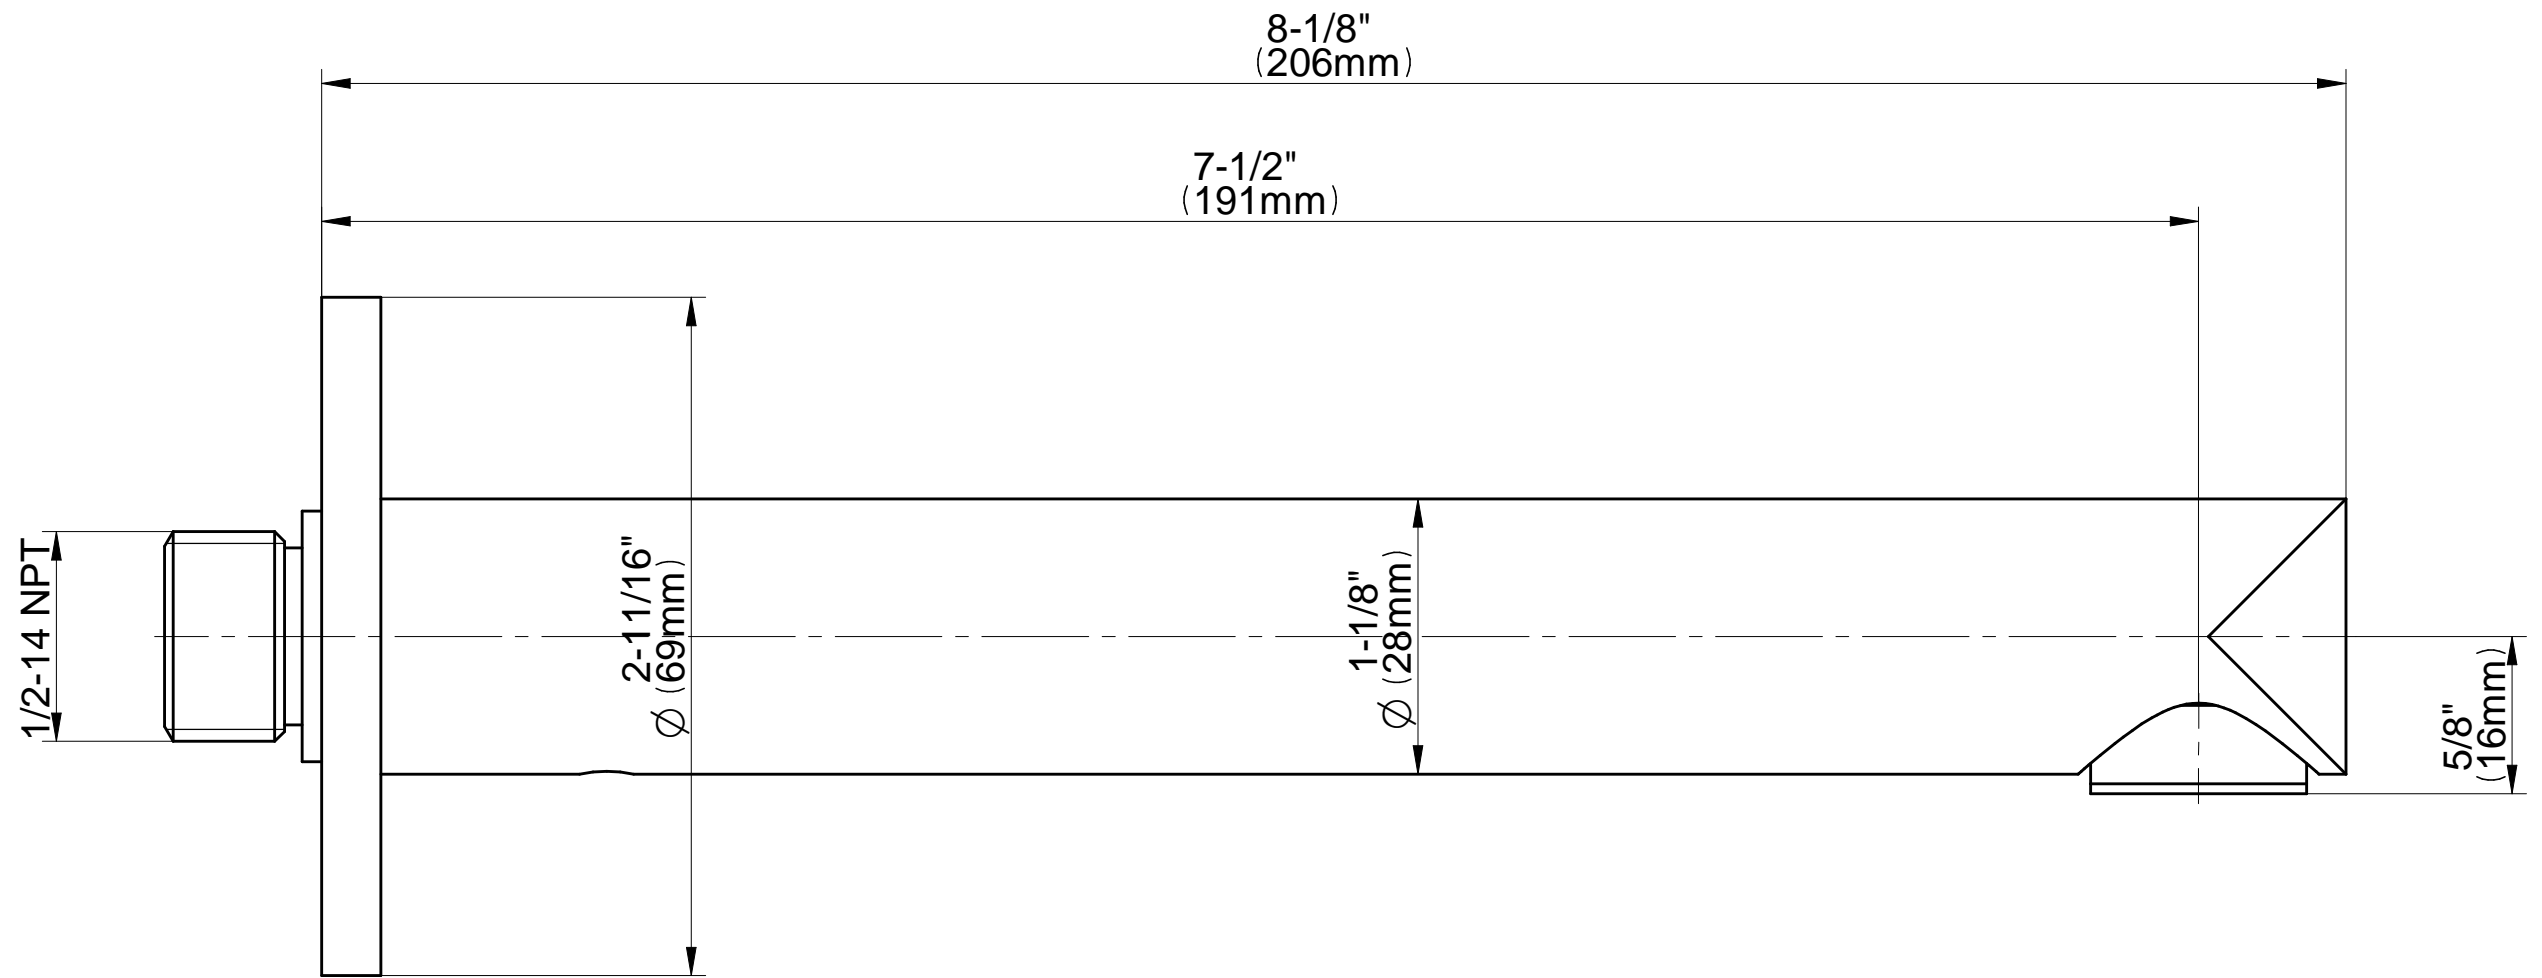

BATHROOM
Terra Pressure Balancing Shower
System - Tub and Shower
G-7284-LM46S

GRAFF[®]

Information

- 1/2" pressure balance valve with diverter and trim
- 8" showerhead with 12" wall-mounted shower arm
- Showerhead features no-clog, easy-clean spray nozzles
- 8" matching Terra collection tub spout
- Optional extension kit
- Showerhead flow rate ≤ 1.8 max gpm
- ADA
- CALGreen

BATHROOM
8" Contemporary Terra Tub Spout
G-6765

GRAFF®

Information

- Includes spout ring
- 1/2" NPT male thread inlet
- Tub spout flow rate ~ 13.9 gpm @60 psi
- Matches Terra Collection

Finishes

BATHROOM
Concealed Pressure Balancing
Valve Rough w/Diverter
G-7055