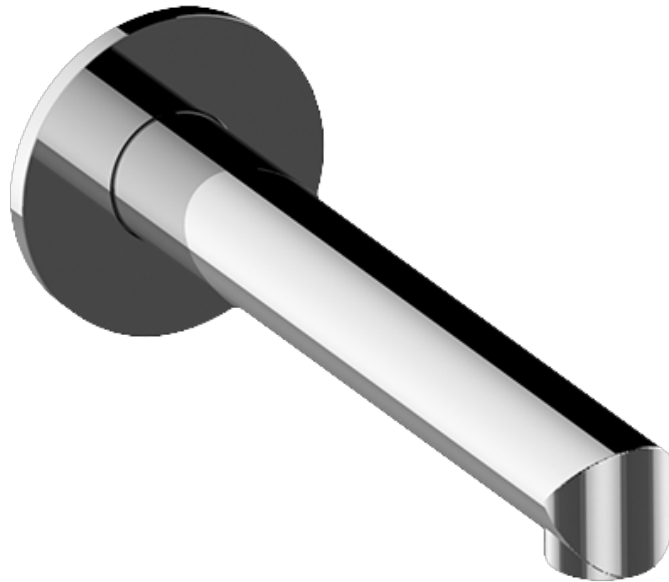

BATHROOM
Terra Pressure Balancing Shower
System - Tub and Shower
G-7284-LM46S

GRAFF[®]

Information

- 1/2" pressure balance valve with diverter and trim
- 8" showerhead with 12" wall-mounted shower arm
- Showerhead features no-clog, easy-clean spray nozzles
- 8" matching Terra collection tub spout
- Optional extension kit
- Showerhead flow rate ≤ 1.8 max gpm
- ADA
- CALGreen

BATHROOM
8" Contemporary Terra Tub Spout
G-6765

GRAFF®

Information

- Includes spout ring
- 1/2" NPT male thread inlet
- Tub spout flow rate ~ 13.9 gpm @60 psi
- Matches Terra Collection

Finishes

BATHROOM
Concealed Pressure Balancing
Valve Rough w/Diverter
G-7055

GRAFF®

Information

- Anti-scald protection
- 1/2" universal inlets/outlets with male threads
- Built-in service stops
- Push-button diverter
- For use with tub & shower configuration
- Supplied with protective plastic guard

Finishes

G-7055

1/2" Rough Valve w/Diverter

Product Features

- Anti-scald protection
- 1/2" universal inlets/outlets with male threads
- Built-in service stops
- Push-button diverter
- For use with tub & shower configuration
- Supplied with protective plastic guard