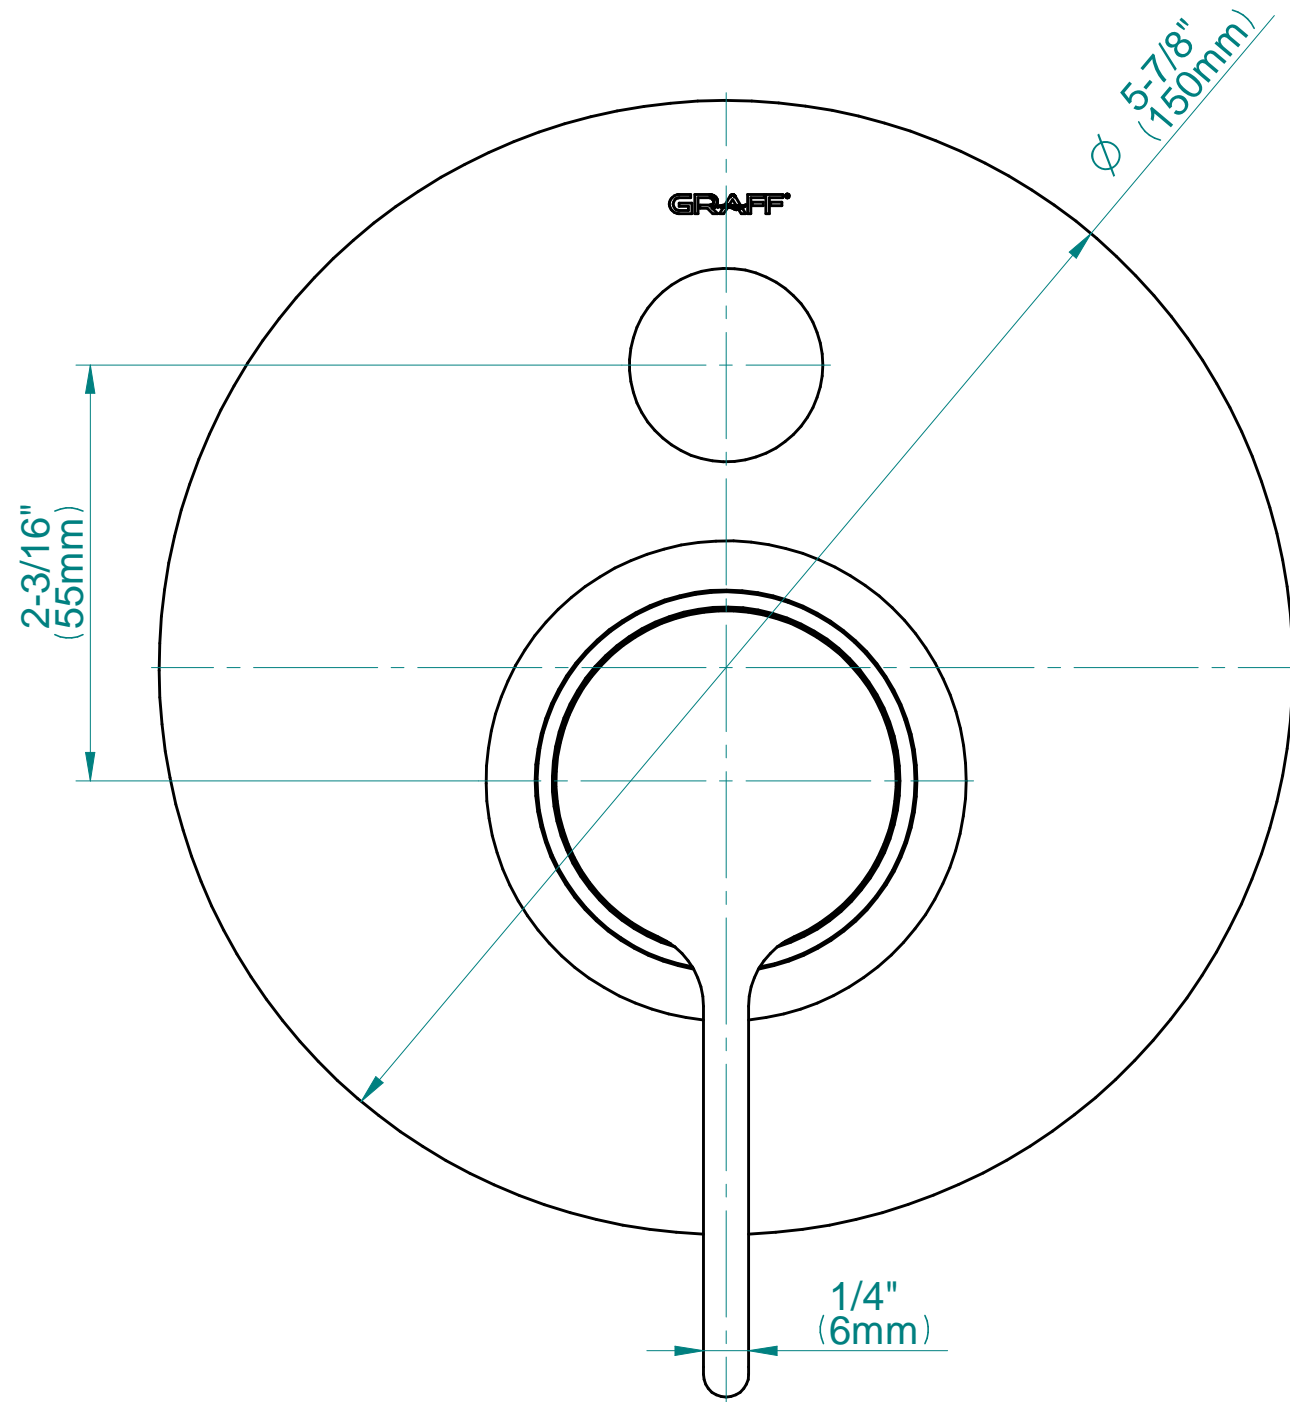

BATHROOM
Terra Pressure Balancing Shower
System - Tub and Shower
G-7284-LM46S

GRAFF[®]

Information

- 1/2" pressure balance valve with diverter and trim
- 8" showerhead with 12" wall-mounted shower arm
- Showerhead features no-clog, easy-clean spray nozzles
- 8" matching Terra collection tub spout
- Optional extension kit
- Showerhead flow rate ≤ 1.8 max gpm
- ADA
- CALGreen

Finishes

G-7055

1/2" Rough Valve w/Diverter

Product Features

- Anti-scald protection
- 1/2" universal inlets/outlets with male threads
- Built-in service stops
- Push-button diverter
- For use with tub & shower configuration
- Supplied with protective plastic guard

www.graff-faucets.com | phone: 800-954-4723

BATHROOM
Terra Pressure Balancing Valve
Trim with Handle and Diverter
G-7080-LM46S-T

GRAFF®

Information

- Single metal handle
- Decorative trim plate
- Includes push-button diverter
- Use with G-7055 Pressure Balancing Rough Valve
- ADA

Finishes

G-7080-LM46S

TERRA Series

Wall min 1-7/16" (37mm)
Wall max 2-1/4" (57 mm)

Information

- 1/4" thick
- 169 no-clog, easy-clean rubber spray nozzles
- Recommended use with ceiling shower arm
- Recommended for use at no more than 10 degrees tilt
- Showerhead flow rate ≤ 1.8 max gpm
- CALGreen