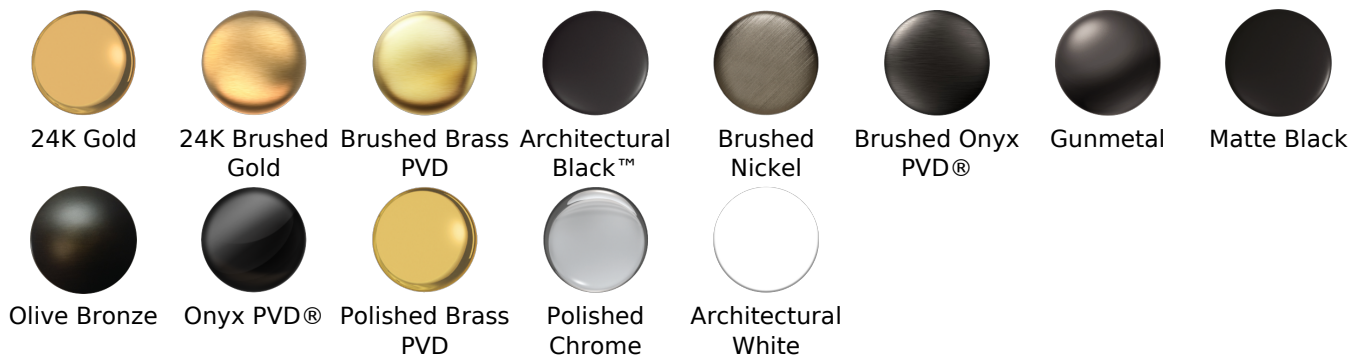

BATHROOM
8" Contemporary Terra Tub Spout
G-6765

GRAFF®

Information

- Includes spout ring
- 1/2" NPT male thread inlet
- Tub spout flow rate ~ 13.9 gpm @60 psi
- Matches Terra Collection

Finishes

BATHROOM
Concealed Pressure Balancing
Valve Rough w/Diverter
G-7055