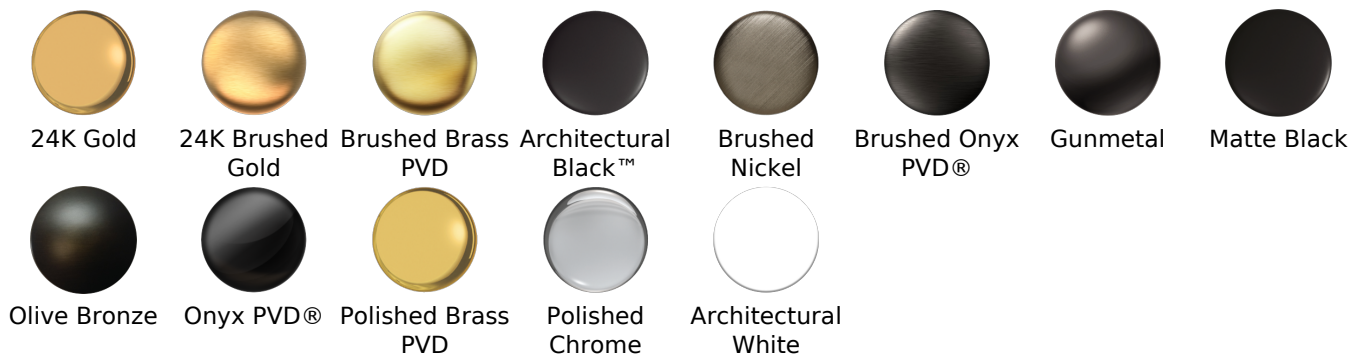

BATHROOM
Concealed Pressure Balancing
Valve Rough w/Diverter
G-7055

GRAFF®

Information

- Anti-scald protection
- 1/2" universal inlets/outlets with male threads
- Built-in service stops
- Push-button diverter
- For use with tub & shower configuration
- Supplied with protective plastic guard

Finishes