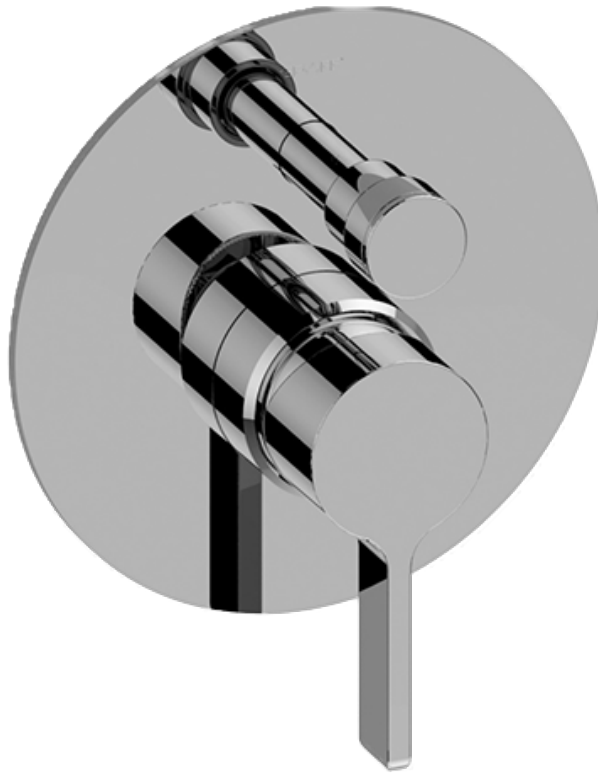

BATHROOM
Terra Pressure Balancing Shower
System - Tub and Shower
G-7284-LM46S

GRAFF[®]

Information

- 1/2" pressure balance valve with diverter and trim
- 8" showerhead with 12" wall-mounted shower arm
- Showerhead features no-clog, easy-clean spray nozzles
- 8" matching Terra collection tub spout
- Optional extension kit
- Showerhead flow rate ≤ 1.8 max gpm
- ADA
- CALGreen

BATHROOM
8" Contemporary Terra Tub Spout
G-6765

GRAFF®

Information

- Includes spout ring
- 1/2" NPT male thread inlet
- Tub spout flow rate ~ 13.9 gpm @60 psi
- Matches Terra Collection

Finishes

BATHROOM
Concealed Pressure Balancing
Valve Rough w/Diverter
G-7055

Finishes

G-7055

1/2" Rough Valve w/Diverter

Product Features

- Anti-scald protection
- 1/2" universal inlets/outlets with male threads
- Built-in service stops
- Push-button diverter
- For use with tub & shower configuration
- Supplied with protective plastic guard

www.graff-faucets.com | phone: 800-954-4723

BATHROOM
Terra Pressure Balancing Valve
Trim with Handle and Diverter
G-7080-LM46S-T

GRAFF®

Information

- Single metal handle
- Decorative trim plate
- Includes push-button diverter
- Use with G-7055 Pressure Balancing Rough Valve
- ADA