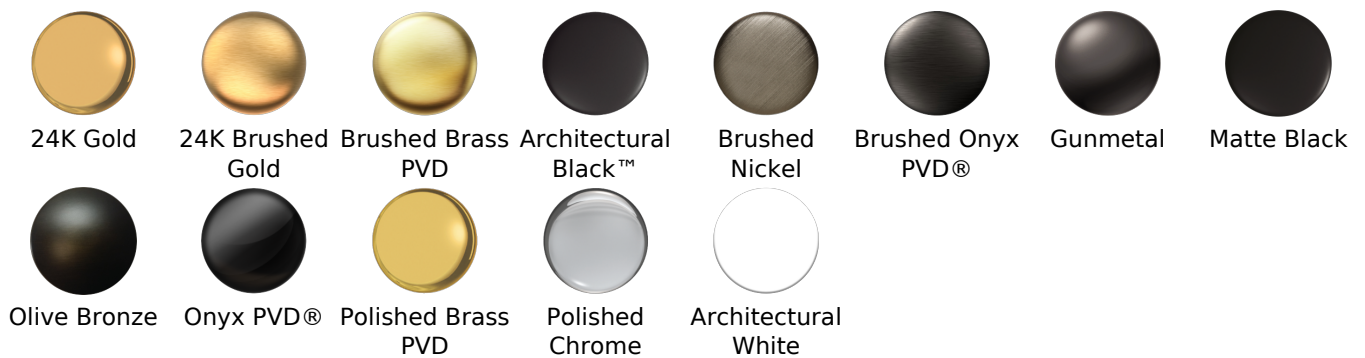

BATHROOM
Terra Pressure Balancing Valve
Trim with Handle and Diverter
G-7080-LM46S-T

GRAFF®

Information

- Single metal handle
- Decorative trim plate
- Includes push-button diverter
- Use with G-7055 Pressure Balancing Rough Valve
- ADA

Finishes