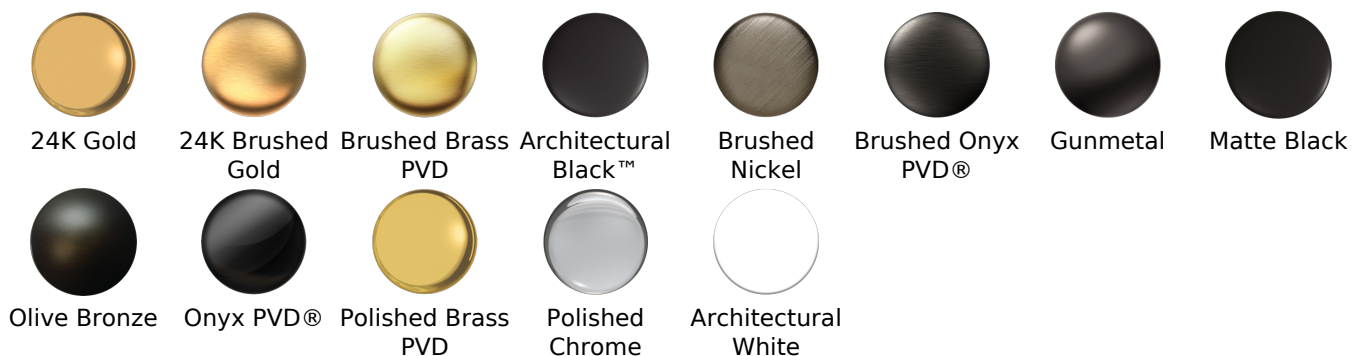

Finishes

24K Gold

24K Brushed Gold

Brushed Brass PVD

Architectural Black™

Brushed Nickel

Brushed Onyx PVD®

Gunmetal