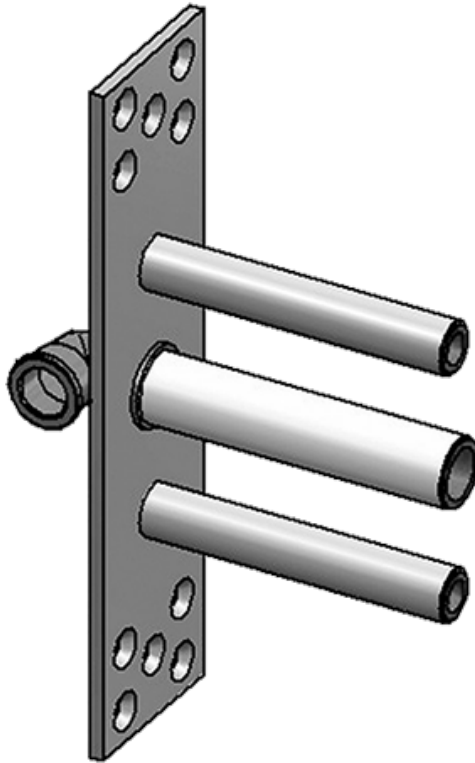

BATHROOM
Luna Wall-Mounted
Lavatory/Vessel Filler w/Deck-
Mounted Handles
G-6000-C14

GRAFF®

Information

- Wall-mounted spout installation
- Deck-mounted handle installation
- Flow rate \leq 1.2 max gpm
- CALGreen

G-6000-C14

Luna Collection
Wall-Mounted Lavatory/Vessel Faucet
with Deck-Mounted Handles

GRAFF[®]
cutting edge design

Product Features

- Wall-mounted spout
- Deck-mounted handles
- Aerated Flow ~2.2 gpm @ 60 psi
- 8-3/4" spout projection
- Requires rough G-1070

www.graff-faucets.com • 800-954-4723

BATHROOM
Sade/Targa/Luna Lavatory Handle
Set - Deck-Mounted
C14-VS

GRAFF®

Finishes

Polished
Chrome

Steelnox®
(Satin Nickel)

C14-VS

SADE, TARGA, LUNA Series

BATHROOM
Spout Connection Rough
G-1070

GRAFF®

Finishes

Polished
Chrome

Steelnox®
(Satin Nickel)

G-1070

LUNA Series

BATHROOM
Luna Wall-Mounted
Lavatory/Vessel Filler - Trim Only
G-6000-T