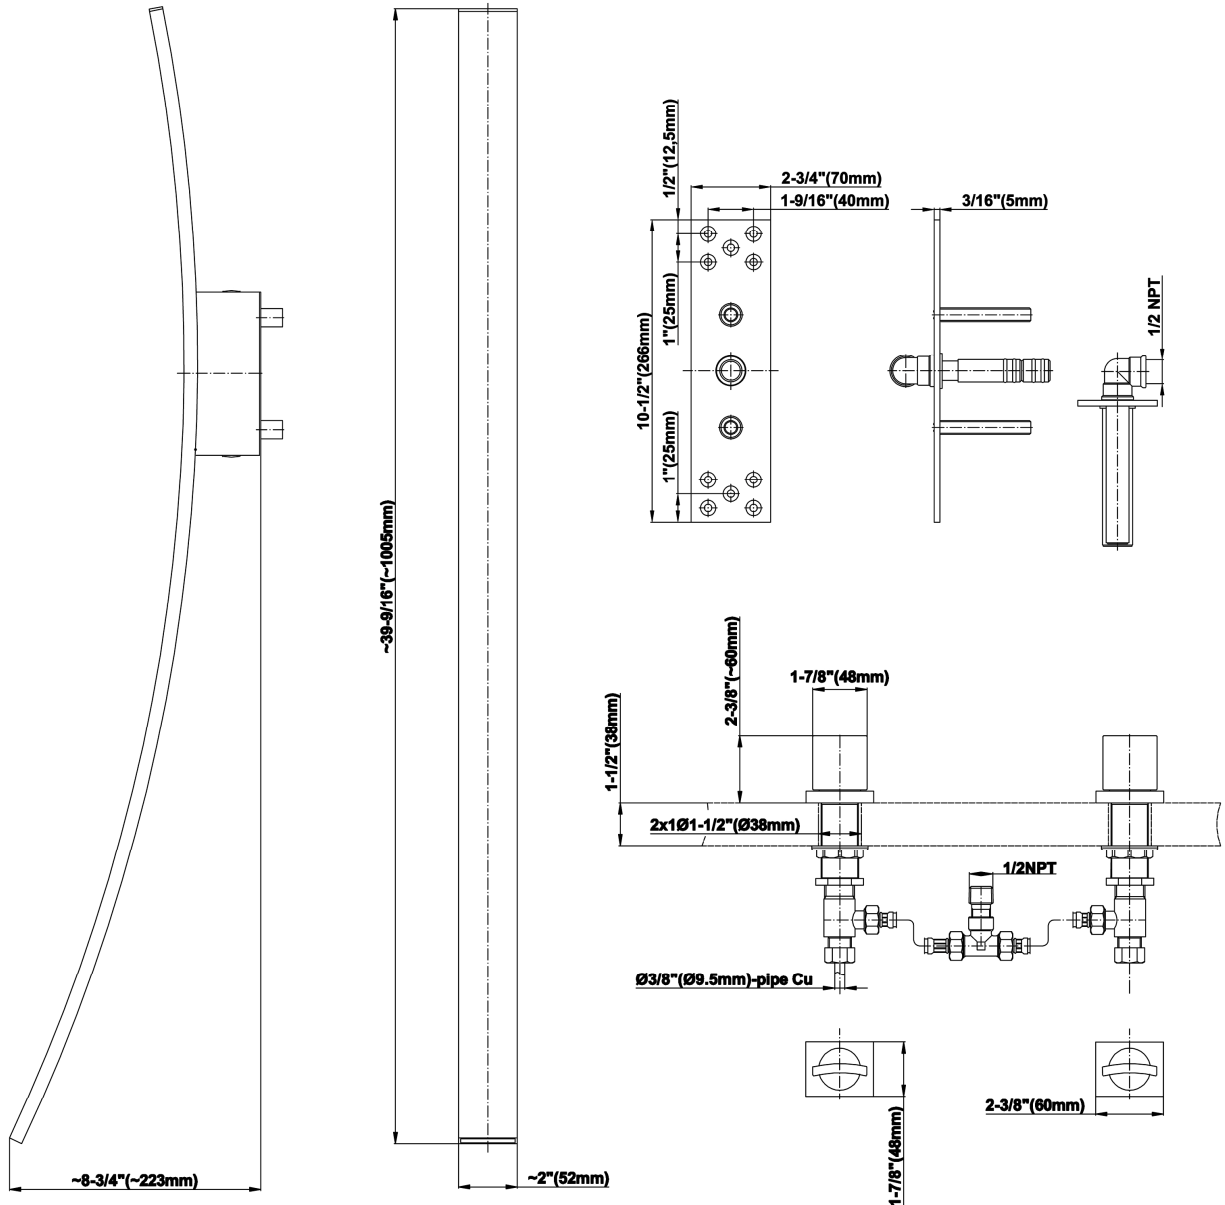

The measurements shown are for reference only. Products and specifications shown are subject to change without notice. Revised 02/2012

www.graff-faucets.com • 800-954-4723