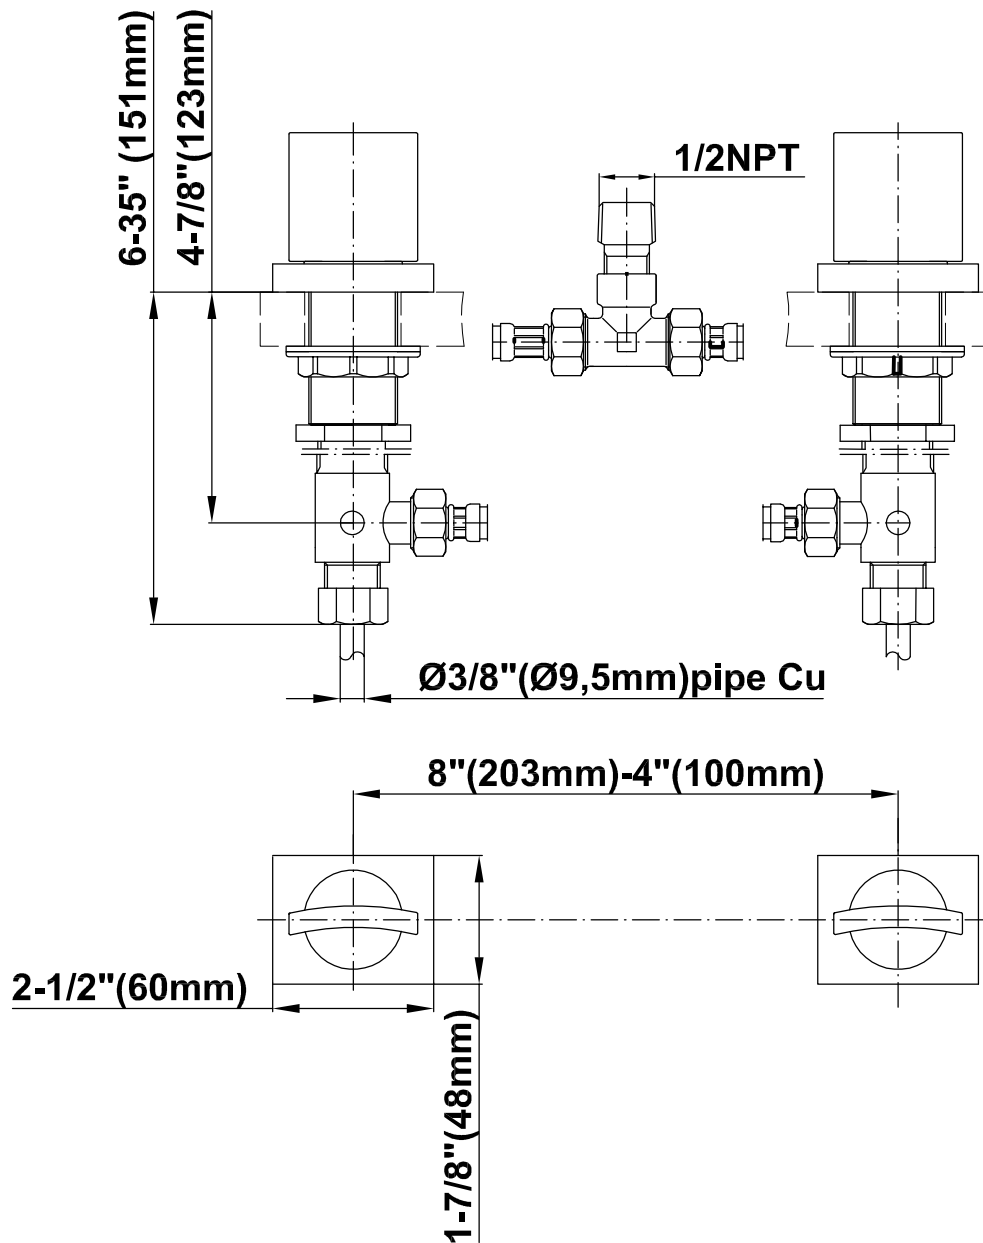

BATHROOM
Luna Wall-Mounted
Lavatory/Vessel Filler w/Deck-
Mounted Handles
G-6000-C14

GRAFF®

Information

- Wall-mounted spout installation
- Deck-mounted handle installation
- Flow rate \leq 1.2 max gpm
- CALGreen

G-6000-C14

Luna Collection
Wall-Mounted Lavatory/Vessel Faucet
with Deck-Mounted Handles

GRAFF[®]
cutting edge design

Product Features

- Wall-mounted spout
- Deck-mounted handles
- Aerated Flow ~2.2 gpm @ 60 psi
- 8-3/4" spout projection
- Requires rough G-1070

BATHROOM
Spout Connection Rough
G-1070

GRAFF®

Finishes

Polished
Chrome

Steelnox®
(Satin Nickel)

G-1070

LUNA Series

BATHROOM
Luna Wall-Mounted
Lavatory/Vessel Filler - Trim Only
G-6000-T