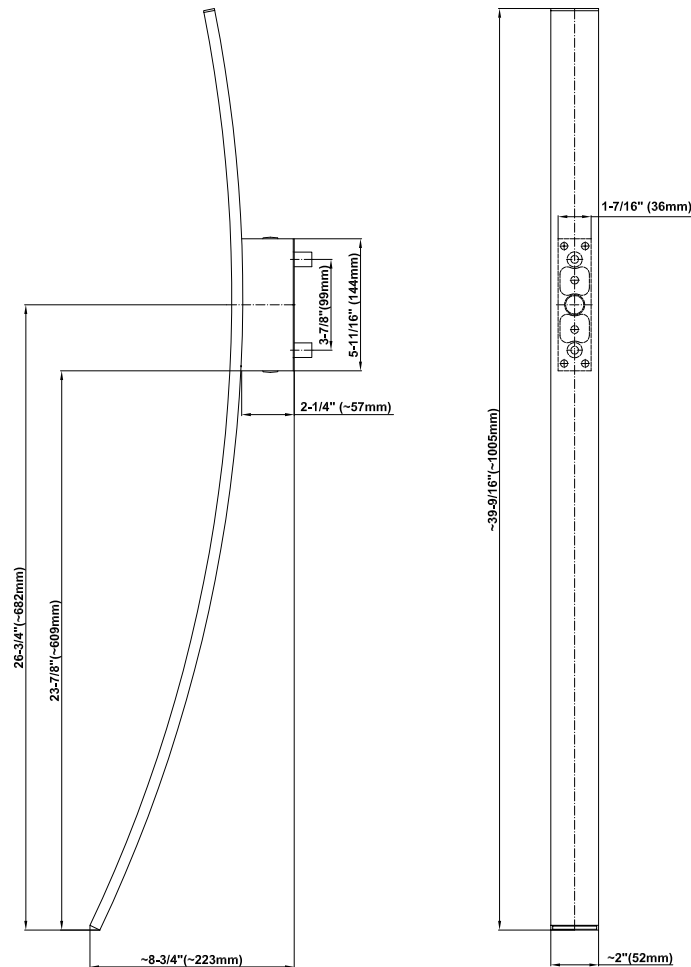

The measurements shown are for reference only. Products and specifications shown are subject to change without notice. Revised 09/2015.

www.graff-faucets.com | phone: 800-954-4723