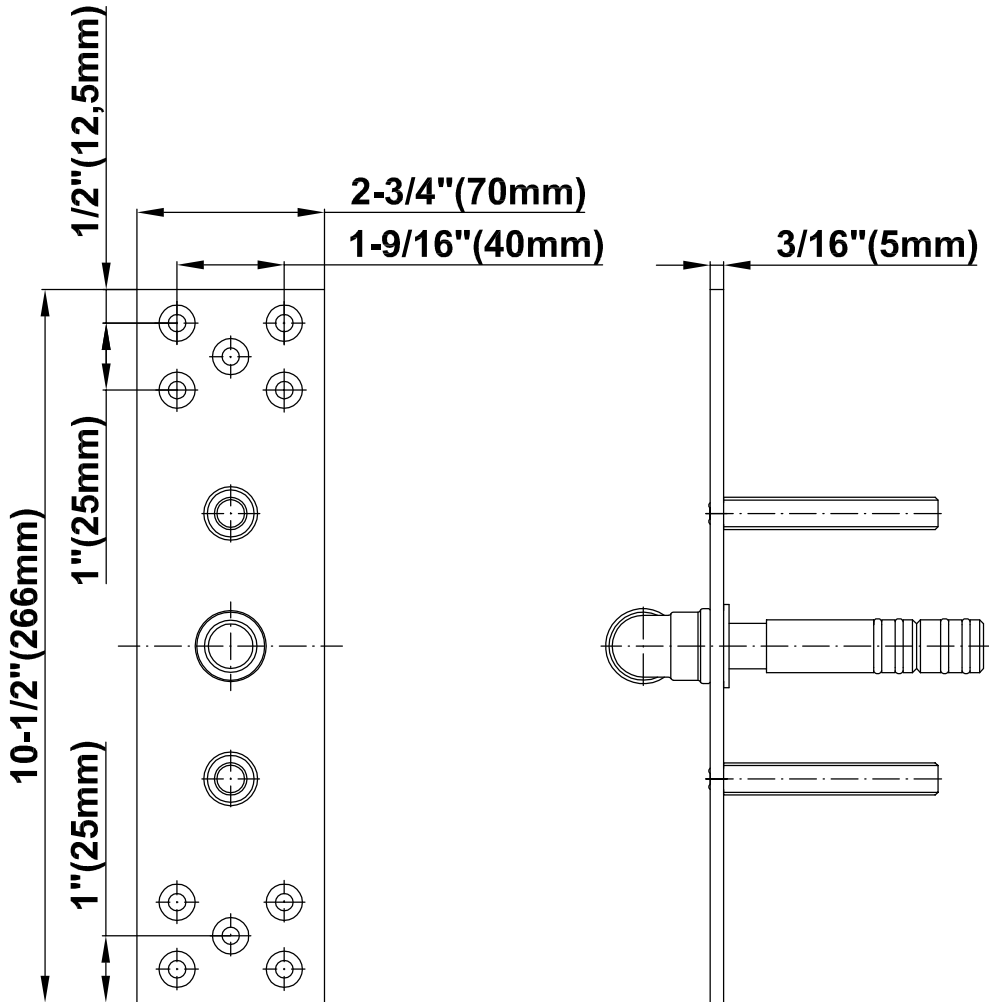

BATHROOM
Luna Wall-Mounted
Lavatory/Vessel Filler w/Deck-
Mounted Handles
G-6000-C14

GRAFF®

Information

- Wall-mounted spout installation
- Deck-mounted handle installation
- Flow rate \leq 1.2 max gpm
- CALGreen

BATHROOM
Spout Connection Rough
G-1070

GRAFF®

Finishes

Polished
Chrome

Steelnox®
(Satin Nickel)

G-1070

LUNA Series

BATHROOM
Luna Wall-Mounted
Lavatory/Vessel Filler - Trim Only
G-6000-T