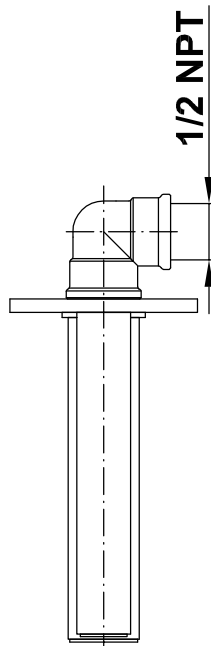

BATHROOM
Luna Wall-Mounted
Lavatory/Vessel Filler w/Deck-
Mounted Handles
G-6000-C14

GRAFF®

Information

- Wall-mounted spout installation
- Deck-mounted handle installation
- Flow rate \leq 1.2 max gpm
- CALGreen

G-6000-C14

Luna Collection
Wall-Mounted Lavatory/Vessel Faucet
with Deck-Mounted Handles

GRAFF[®]
cutting edge design

Product Features

- Wall-mounted spout
- Deck-mounted handles
- Aerated Flow ~2.2 gpm @ 60 psi
- 8-3/4" spout projection
- Requires rough G-1070

BATHROOM
Spout Connection Rough
G-1070

GRAFF®

Finishes

Polished
Chrome

Steelnox®
(Satin Nickel)

G-1070

LUNA Series

BATHROOM
Luna Wall-Mounted
Lavatory/Vessel Filler - Trim Only
G-6000-T