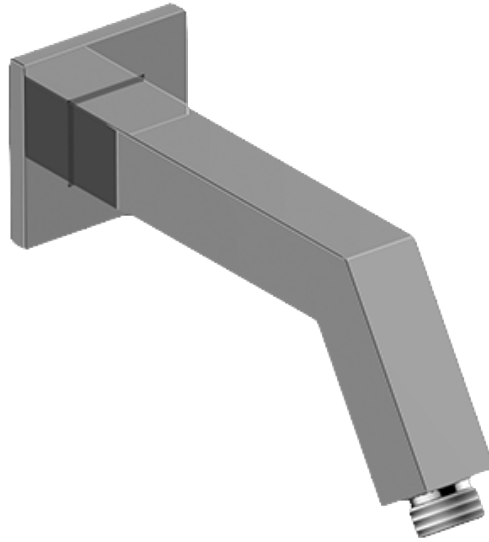

SHOWER
Contemporary 5" Shower Arm
G-8544

GRAFF®

Information

- Includes arm and square flange
- 1/2" NPT male thread inlet
- For use with all showerheads (especially G-8438)

Finishes

G-8544

AQUA-SENSE Series