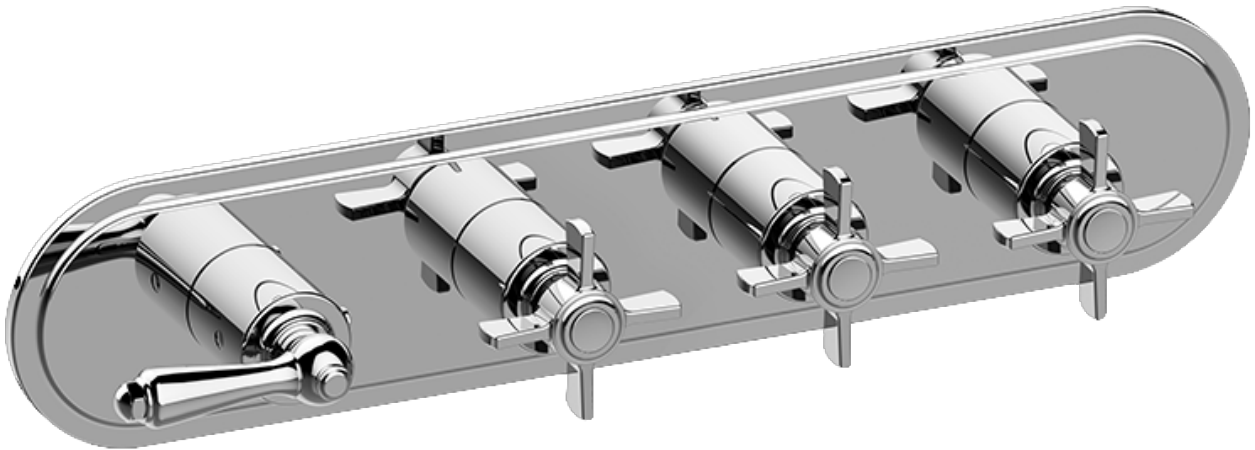

SHOWER
M-Series Valve Horizontal Trim
with Four Handles
G-8088H-LM48C16-T

Information

- Four metal handles, decorative trim plate
- Use with M-Series rough valves
- ADA

Finishes