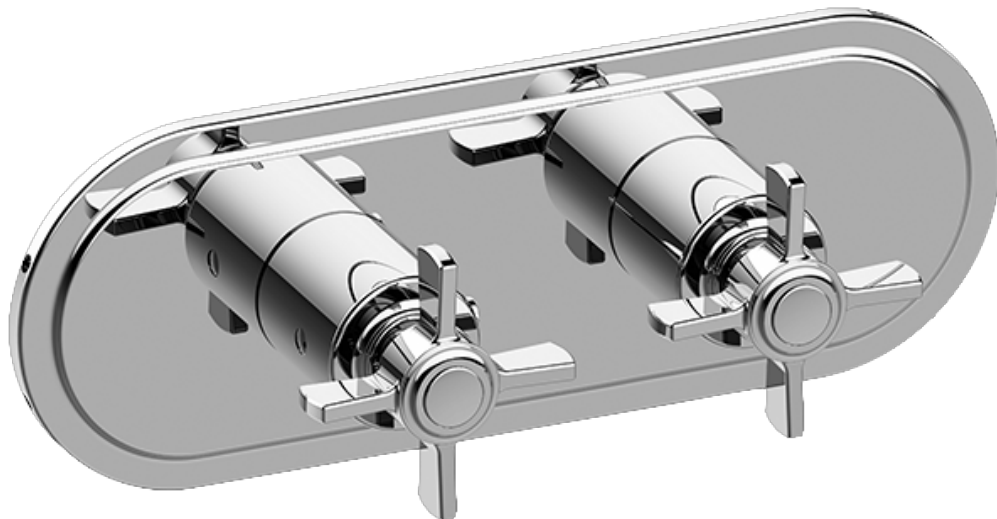

SHOWER
M-Series Valve Horizontal Trim
with Two Handles
G-8086H-C16E0-T

Information

- Two metal handles, decorative trim plate
- Use with M-Series rough valves
- LM48E0 handles should not be used with 2-way or 3-way diverter valves
- ADA