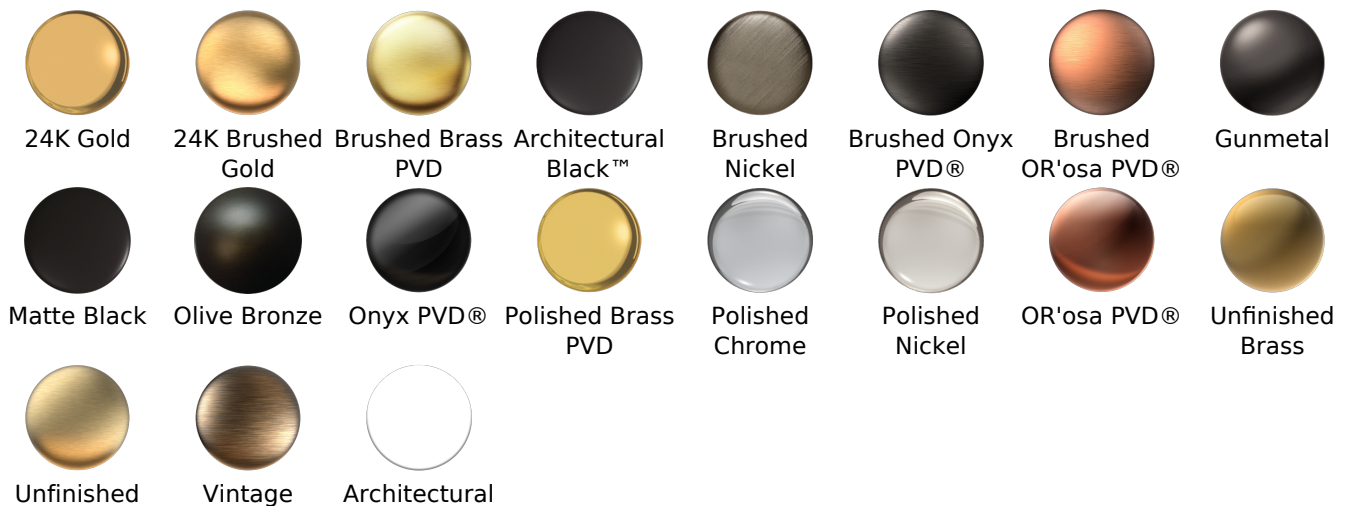

BATHROOM
 Finezza UNO Widespread Lavatory
 Faucet
G-6810-LM47B

Information

- Installs on 8" centers
- Aerated flow rate ≤ 1.2 max gpm
- 1-3/16" hole cutout (x3)
- Includes push-top umbrella pop-up drain w/overflow
- Optional decorative trap G-9970
- ADA
- CALGreen

Finishes

Brushed Brass Brushed Brass White

G-6810-LM47B

Finezza UNO Collection

Widespread Lavatory Faucet

GRAFF[®]
CUTTING EDGE DESIGN

Product Features

- Installs on 8" centers
- Aerated flow rate ≤1.2 max gpm
- 1-3/16" hole cutout (x3)
- Includes push-top umbrella pop-up drain w/overflow

Available Finishes

- Polished Chrome
G-6810-LM47B-PC
- Brushed Nickel
G-6810-LM47B-BNi
- Polished Nickel
G-6810-LM47B-PN
- Olive Bronze™
G-6810-LM47B-OB

Optional Accessories

- Optional matching decorative trap G-9970