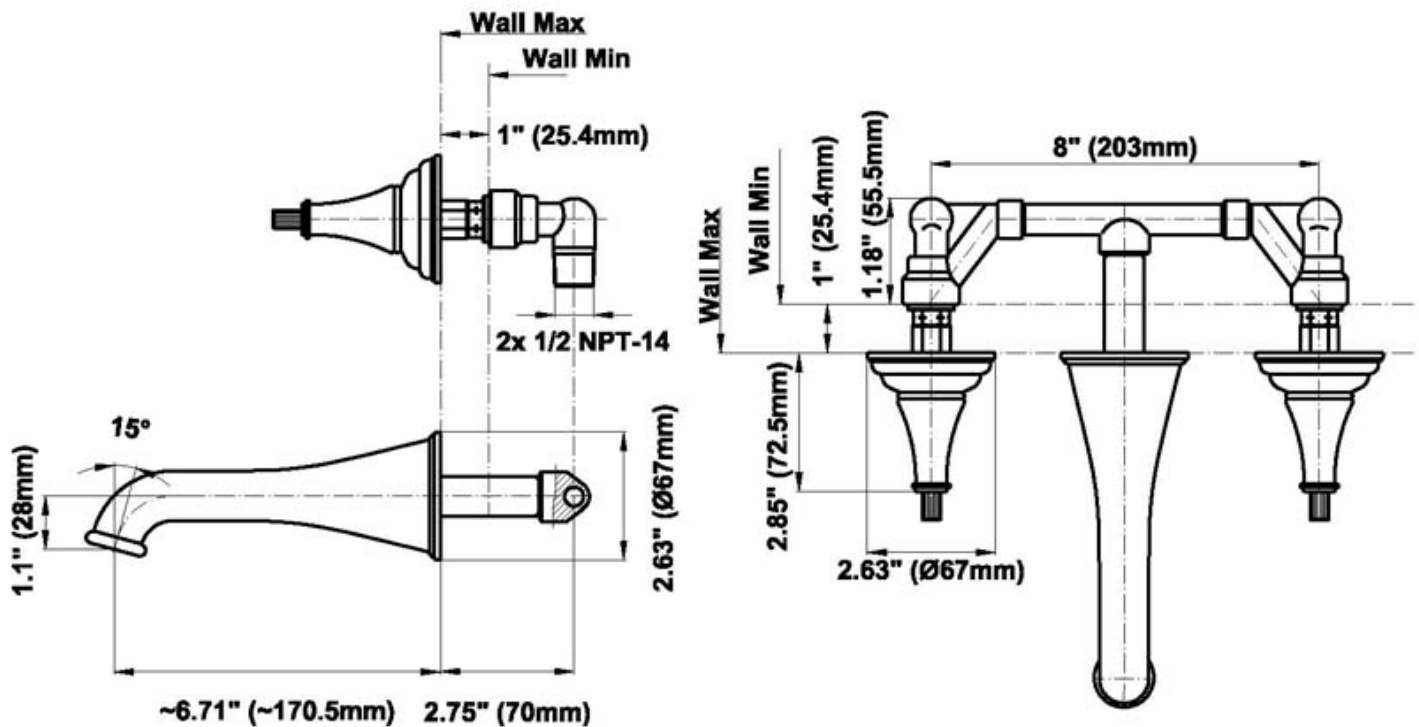

G-2430-LM22

Lauren Collection

Wall-Mounted Lavatory Faucet (Rough and Trim)

GRAFF®
CUTTING EDGE DESIGN

Product Features

- Installs on 8" centers
- Aerated flow rate ~ 2.2 gpm @ 60 psi
- 7-1/16" spout reach
- Drain assembly not included

Available Finishes

- Polished Chrome G-2430-LM22-PC
- Steelnox G-2430-LM22-SN
- Olive Bronze G-2430-LM22-OB
- Polished Nickel G-2430-LM22-PN
- *18K Gold G-2430-LM22-AU

Code Compliance

- ADA

Optional Accessories

- Decorative trap G-9970-**
- Water-saving aerator G-9300

Warranty

- Limited lifetime warranty

For complete warranty information go to www.graff-faucets.com/en-nam/warranty