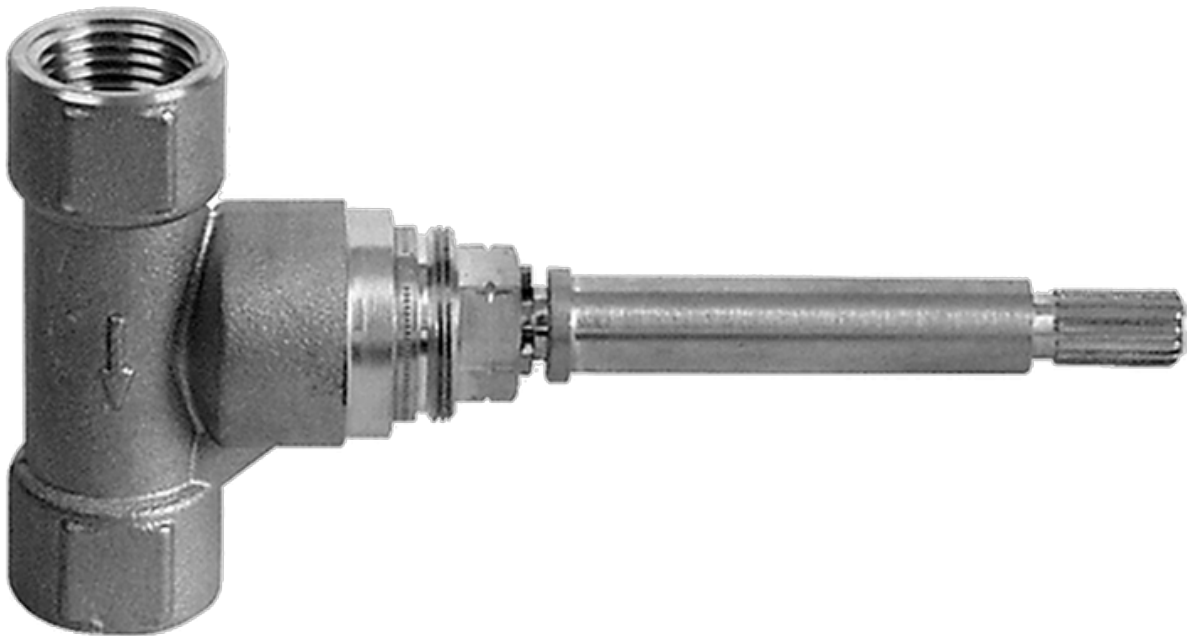

SHOWER  
Square Thermostatic Ski Shower  
Set w/Body Sprays &  
Handshowers (Trim & Rough)  
**GE1.120A-C9S**

---

**GRAFF**<sup>®</sup>

## Information

- 3/4" Thermostatic Valve and Trim
- Showerhead with No-Clog, Easy-Clean Spray Nozzles
- Swivel Body Sprays (4 pieces)
- Handshower Set w/Wall Bracket
- Stop/Volume Control Valves and Trim (3 pieces)
- Optional Extension Kit
- 3/4" Thermostatic Rough Valve Flow Rate ~18 gpm @60 psi
- Flow Rates: showerhead  $\leq 2.5$  max gpm, handshower  $\leq 1.5$  max gpm

## Information

- 1/2" universal inlets/outlets with female threads
- Supplied with protective plastic cover