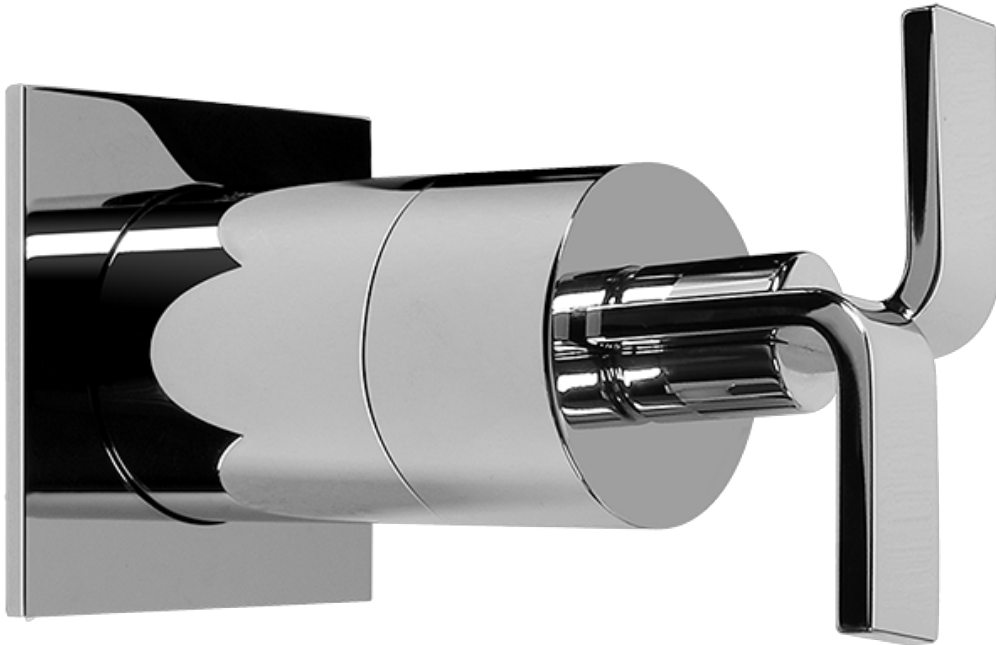

SHOWER
Contemporary Square
Thermostatic Set w/Body Sprays
& Handshower (Rough & Trim)
GC1.131A-C9S

GRAFF®

Information

- 8" Rain Showerhead with 12" Ceiling-Mounted Shower Arm
- Flush-Mounted Swivel Body Sprays (3 pieces)
- Handshower Set w/Wall Bracket and Multi-function Handshower
- 3/4" Thermostatic Valve
- Stop/Volume Control Valves (3 pieces)
- Flow rates: showerhead \leq 1.8 max gpm, handshower \leq 1.5 max gpm, body sprays \leq 1.5 max gpm each
- Optional Extension Kit Available

Finishes

Polished
Chrome

Steelnox®
(Satin Nickel)

SHOWER
Immersion SOLID Trim Plate
w/Handle
G-8041-C9S-T

GRAFF®

Information

- Single metal handle
- Decorative trim plate
- Use with G-8000 or G-8005 thermostatic rough valve
- To complete package, you must order rough valve
- ADA

Finishes

Polished
Chrome

SteeInox®
(Satin Nickel)

SHOWER
Immersion SOLID Trim Plate
w/Handle
G-8095-C9S-T

GRAFF®

Information

- Single metal handle
- Decorative trim plate
- Use with G-8070 or G-8075 thermostatic stop/volume control rough valve
- To complete package, you must order rough valve
- ADA

Finishes

Polished
Chrome

Steelnox®
(Satin Nickel)

G-8095

SHOWER
8" Square Brass Showerhead
G-8438

GRAFF®

Information

- 1/4" thick
- 144 no-clog, easy-clean rubber spray nozzles
- Recommended use with ceiling shower arm
- Recommended for use at no more than 10 degrees tilt
- Showerhead flow rate ≤ 1.8 max gpm
- CALGreen