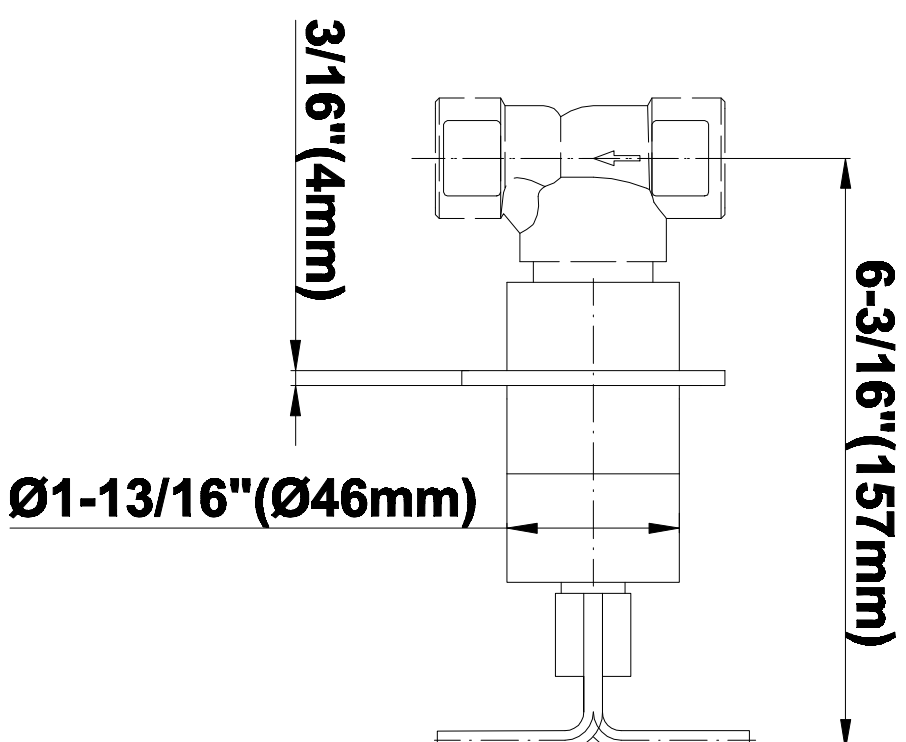

SHOWER
Contemporary Square
Thermostatic Set w/Body Sprays
& Handshower (Rough & Trim)
GC1.131A-C9S

GRAFF®

Information

- 8" Rain Showerhead with 12" Ceiling-Mounted Shower Arm
- Flush-Mounted Swivel Body Sprays (3 pieces)
- Handshower Set w/Wall Bracket and Multi-function Handshower
- 3/4" Thermostatic Valve
- Stop/Volume Control Valves (3 pieces)
- Flow rates: showerhead \leq 1.8 max gpm, handshower \leq 1.5 max gpm, body sprays \leq 1.5 max gpm each
- Optional Extension Kit Available

SHOWER
Rough
G-8005

GRAFF®

Information

- 18.4 gpm @ 60 psi
- 3/4" universal inlets/outlets with female threads
- Built-in service stops
- Complete serviceability from front of all units
- Supplied with protective plastic cover
- Thermostatic valve uses a paraffin wax cartridge

Finishes

Polished
Chrome

Steelnox®
(Satin Nickel)

G-8095

SHOWER
8" Square Brass Showerhead
G-8438

GRAFF®

Information

- 1/4" thick
- 144 no-clog, easy-clean rubber spray nozzles
- Recommended use with ceiling shower arm
- Recommended for use at no more than 10 degrees tilt
- Showerhead flow rate ≤ 1.8 max gpm
- CALGreen

Finishes

Polished
Chrome

SteelInox®
(Satin Nickel)

G-8438

Aqua-Sense Collection
Contemporary 8" Square Showerhead

Product Features

- 1/4" thick
- 144 no-clog, easy-clean rubber spray nozzles
- Showerhead flow rate ≤ 1.8 max gpm