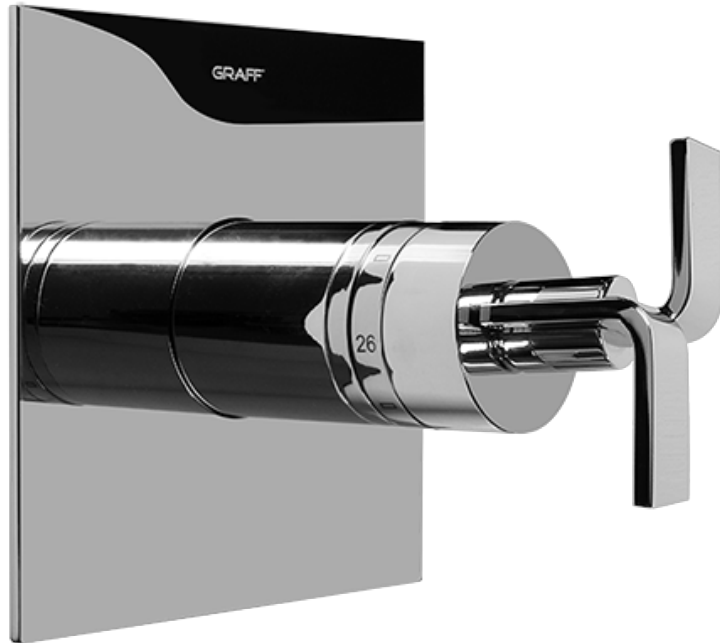

SHOWER
Contemporary Square
Thermostatic Set w/Body Sprays
& Handshower (Rough & Trim)
GC1.131A-C9S

GRAFF®

Information

- 8" Rain Showerhead with 12" Ceiling-Mounted Shower Arm
- Flush-Mounted Swivel Body Sprays (3 pieces)
- Handshower Set w/Wall Bracket and Multi-function Handshower
- 3/4" Thermostatic Valve
- Stop/Volume Control Valves (3 pieces)
- Flow rates: showerhead \leq 1.8 max gpm, handshower \leq 1.5 max gpm, body sprays \leq 1.5 max gpm each
- Optional Extension Kit Available

SHOWER
Rough
G-8005

GRAFF®

Information

- 18.4 gpm @ 60 psi
- 3/4" universal inlets/outlets with female threads
- Built-in service stops
- Complete serviceability from front of all units
- Supplied with protective plastic cover
- Thermostatic valve uses a paraffin wax cartridge

Finishes

Polished
Chrome

Steelnox®
(Satin Nickel)

SHOWER
Immersion SOLID Trim Plate
w/Handle
G-8041-C9S-T

GRAFF®

Information

- Single metal handle
- Decorative trim plate
- Use with G-8000 or G-8005 thermostatic rough valve
- To complete package, you must order rough valve
- ADA

Finishes

Polished
Chrome

SteeInox®
(Satin Nickel)

SHOWER
Immersion SOLID Trim Plate
w/Handle
G-8095-C9S-T

GRAFF®

Information

- Single metal handle
- Decorative trim plate
- Use with G-8070 or G-8075 thermostatic stop/volume control rough valve
- To complete package, you must order rough valve
- ADA