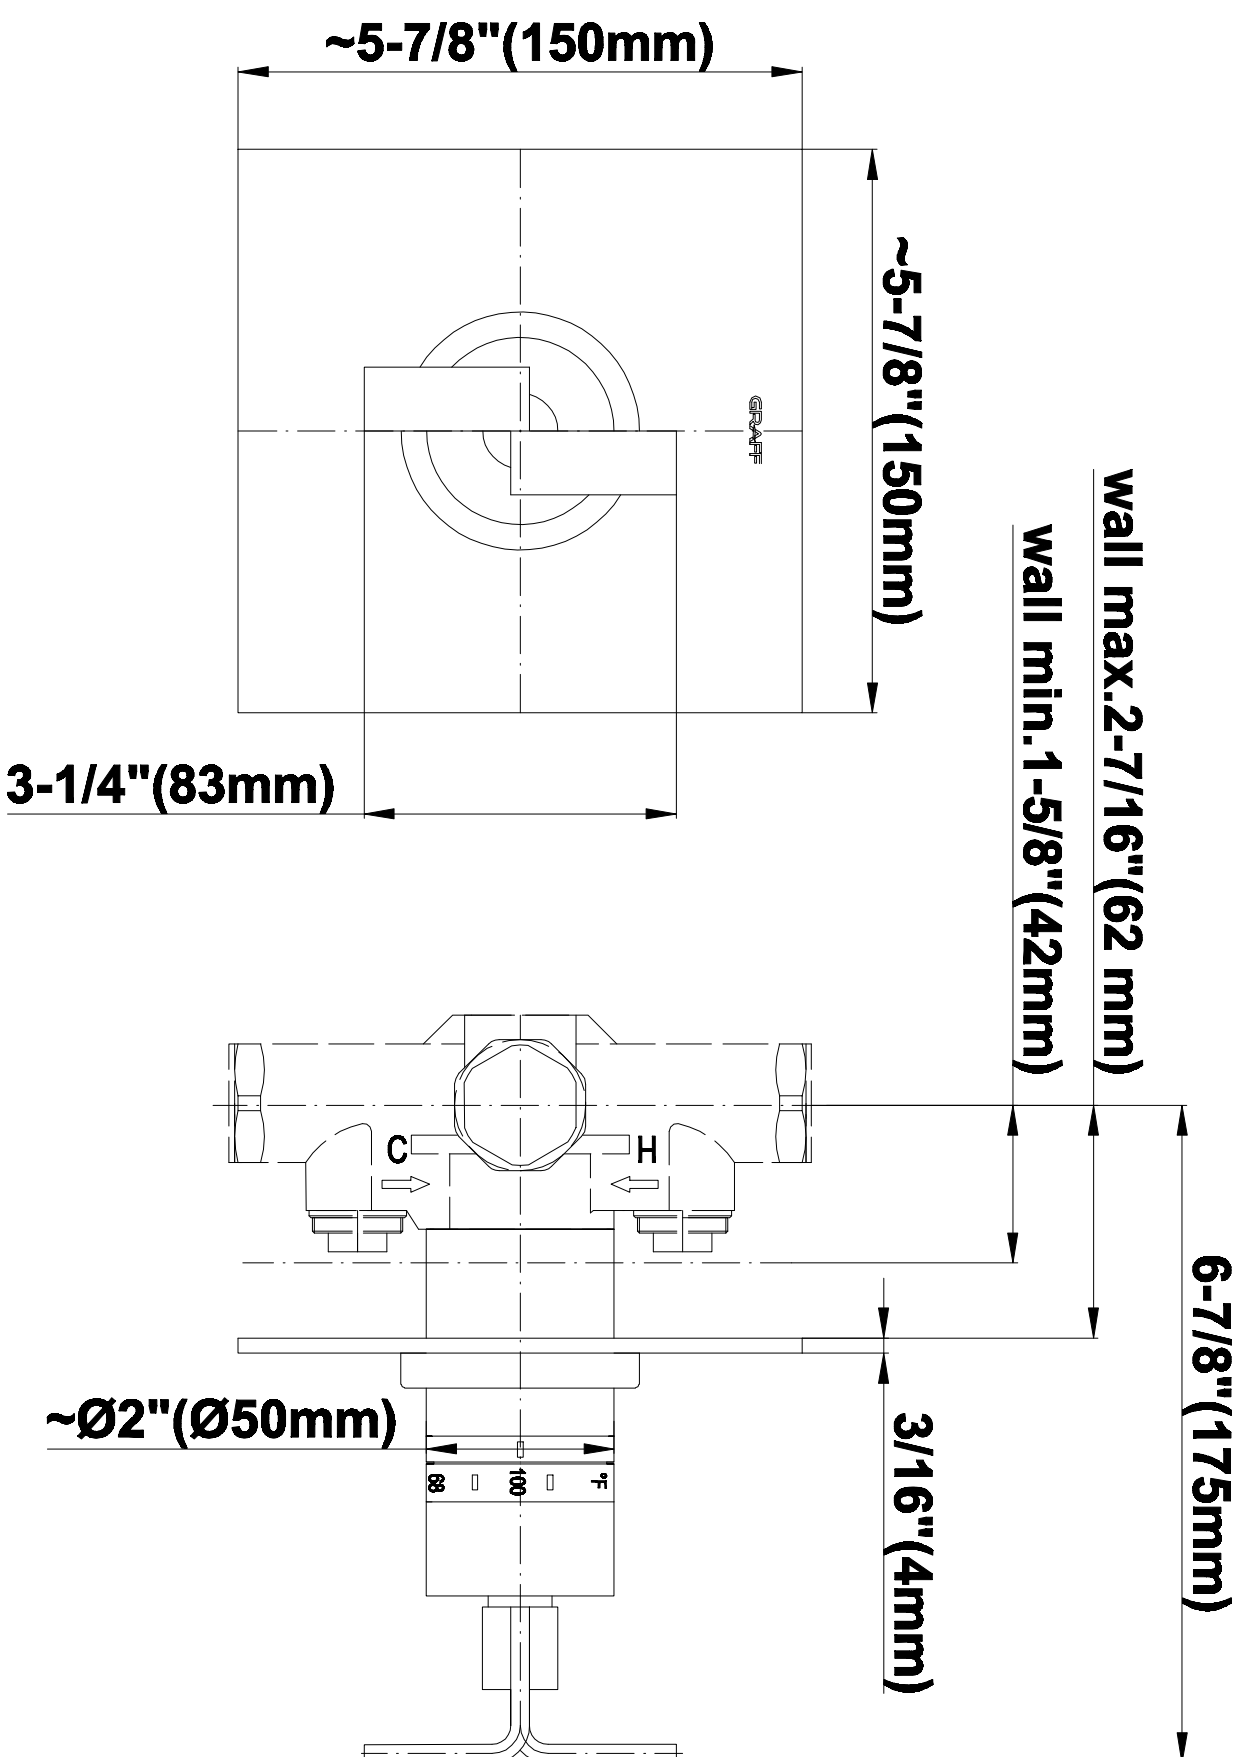

SHOWER
Contemporary Square
Thermostatic Set w/Body Sprays
& Handshower (Rough & Trim)
GC1.131A-C9S

GRAFF®

Information

- 8" Rain Showerhead with 12" Ceiling-Mounted Shower Arm
- Flush-Mounted Swivel Body Sprays (3 pieces)
- Handshower Set w/Wall Bracket and Multi-function Handshower
- 3/4" Thermostatic Valve
- Stop/Volume Control Valves (3 pieces)
- Flow rates: showerhead \leq 1.8 max gpm, handshower \leq 1.5 max gpm, body sprays \leq 1.5 max gpm each
- Optional Extension Kit Available

SHOWER
Rough
G-8005

GRAFF®

Information

- 18.4 gpm @ 60 psi
- 3/4" universal inlets/outlets with female threads
- Built-in service stops
- Complete serviceability from front of all units
- Supplied with protective plastic cover
- Thermostatic valve uses a paraffin wax cartridge

Finishes

Polished
Chrome

Steelnox®
(Satin Nickel)

G-8041

SHOWER
Rough
G-8075

GRAFF®

Information

- 3/4" universal inlets/outlets with female threads
- Supplied with protective plastic cover

Finishes

Polished
Chrome

Steelnox®
(Satin Nickel)

G-8095

SHOWER
8" Square Brass Showerhead
G-8438

GRAFF®

Information

- 1/4" thick
- 144 no-clog, easy-clean rubber spray nozzles
- Recommended use with ceiling shower arm
- Recommended for use at no more than 10 degrees tilt
- Showerhead flow rate ≤ 1.8 max gpm
- CALGreen