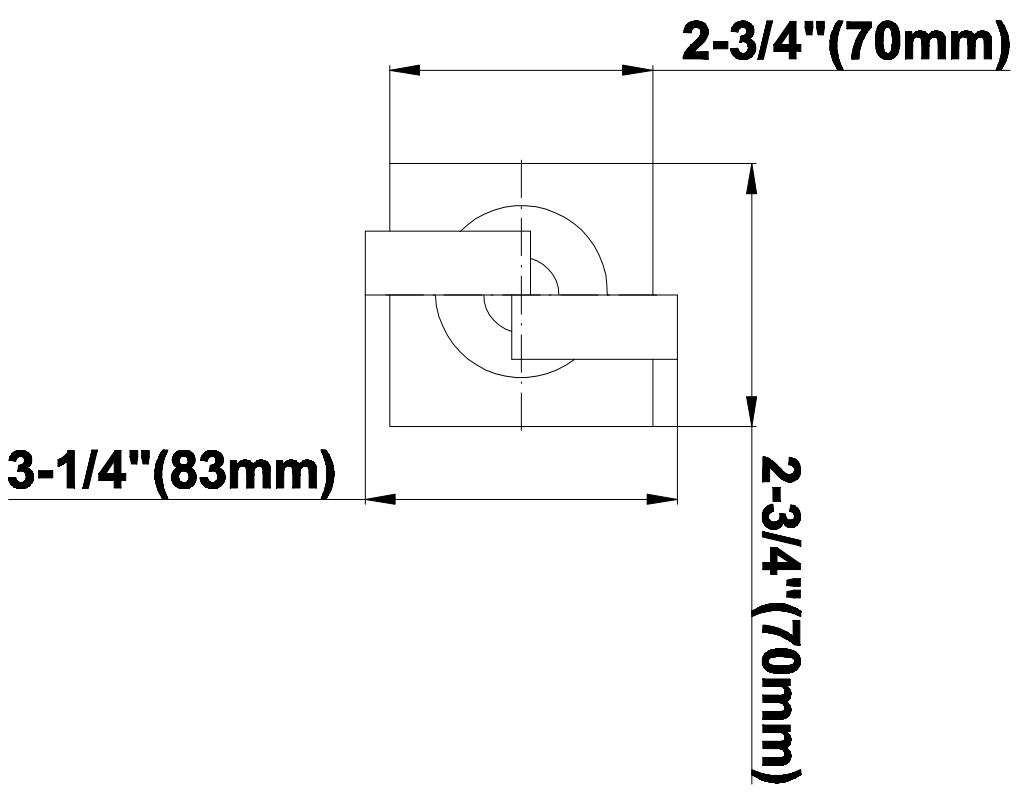

SHOWER
Contemporary Square
Thermostatic Set w/Body Sprays
& Handshower (Rough & Trim)
GC1.131A-C9S

GRAFF®

Information

- 8" Rain Showerhead with 12" Ceiling-Mounted Shower Arm
- Flush-Mounted Swivel Body Sprays (3 pieces)
- Handshower Set w/Wall Bracket and Multi-function Handshower
- 3/4" Thermostatic Valve
- Stop/Volume Control Valves (3 pieces)
- Flow rates: showerhead \leq 1.8 max gpm, handshower \leq 1.5 max gpm, body sprays \leq 1.5 max gpm each
- Optional Extension Kit Available

Finishes

Polished
Chrome

Steelnox®
(Satin Nickel)

G-8095

SHOWER
8" Square Brass Showerhead
G-8438

GRAFF®

Information

- 1/4" thick
- 144 no-clog, easy-clean rubber spray nozzles
- Recommended use with ceiling shower arm
- Recommended for use at no more than 10 degrees tilt
- Showerhead flow rate ≤ 1.8 max gpm
- CALGreen

Finishes

Polished
Chrome

SteelInox®
(Satin Nickel)

G-8438

Aqua-Sense Collection
Contemporary 8" Square Showerhead

Product Features

- 1/4" thick
- 144 no-clog, easy-clean rubber spray nozzles
- Showerhead flow rate ≤ 1.8 max gpm