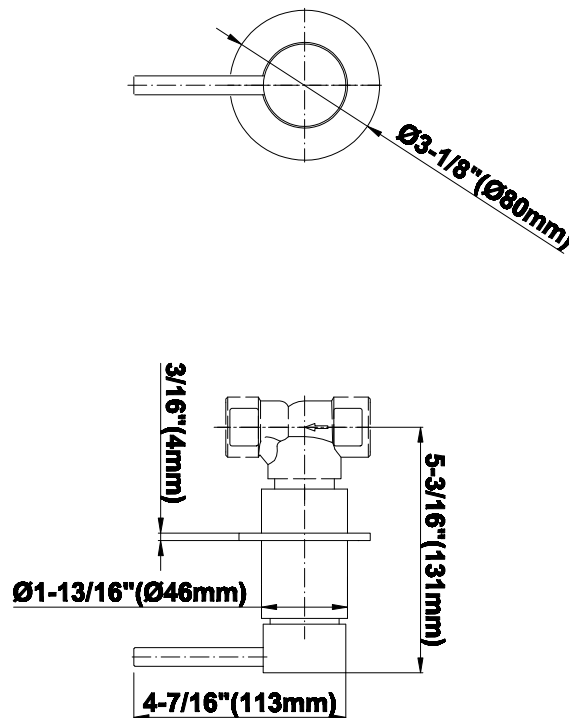

SHOWER
Full Thermostatic Shower System
(Rough & Trim)
GB1.122A-LM37S

GRAFF®

Information

- 8" Rain Showerhead with 12" Wall-Mounted Shower Arm
- Flush-Mounted Swivel Body Sprays (3 pieces)
- 3/4" Thermostatic Valve
- Handshower Set w/Wall Bracket
- Stop/Volume Control Valves (3 pieces)
- Flow rates: showerhead \leq 1.8 max gpm, handshower \leq 1.5 max gpm, body sprays \leq 1.5 max gpm each
- Optional Extension Kit Available

For complete warranty information go to: www.graff-faucets.com/en/info/faqs

SHOWER
8" Round Brass Showerhead
G-8449

GRAFF[®]

Information

- 1/4" thick
- 169 no-clog, easy-clean rubber spray nozzles
- Recommended use with ceiling shower arm
- Recommended for use at no more than 10 degrees tilt
- Showerhead flow rate ≤ 1.8 max gpm
- CALGreen