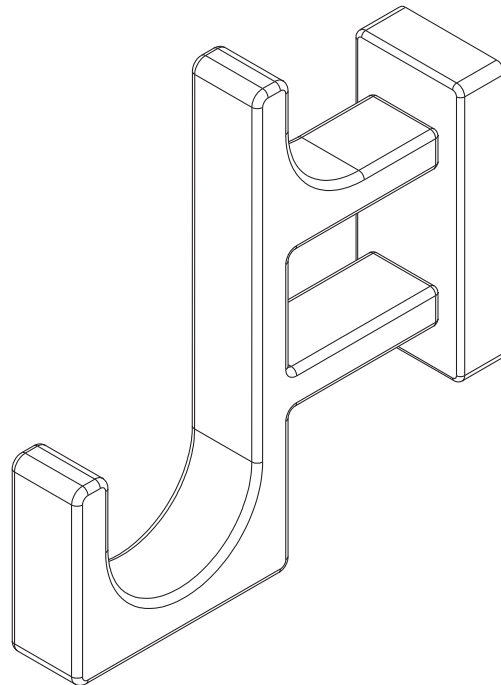

FRAME

Single Robe Hook 3010

Features

- Solid brass construction
- Complements Frame product series

Codes / Standards Compliance

Meets or exceeds the following at date of manufacture:

- All applicable US Federal and State material regulations

Colors / Finishes

- PC: Polished Chrome
- SN: Satin Nickel

Other: N/A

Specified Model

Model	Description	Colors Finishes
3010	Single Robe Hook	<input type="checkbox"/> PC <input type="checkbox"/> SN

Product Specification: Add "Color / Finish" Suffix to Model Number Below.

The Single Robe Hook shall be made of solid brass construction. Single Robe Hook shall complement motiv Frame product series. Single Robe Hook shall be motiv Model 3010/____ .

3010

Product Dimensions (units are in inches)