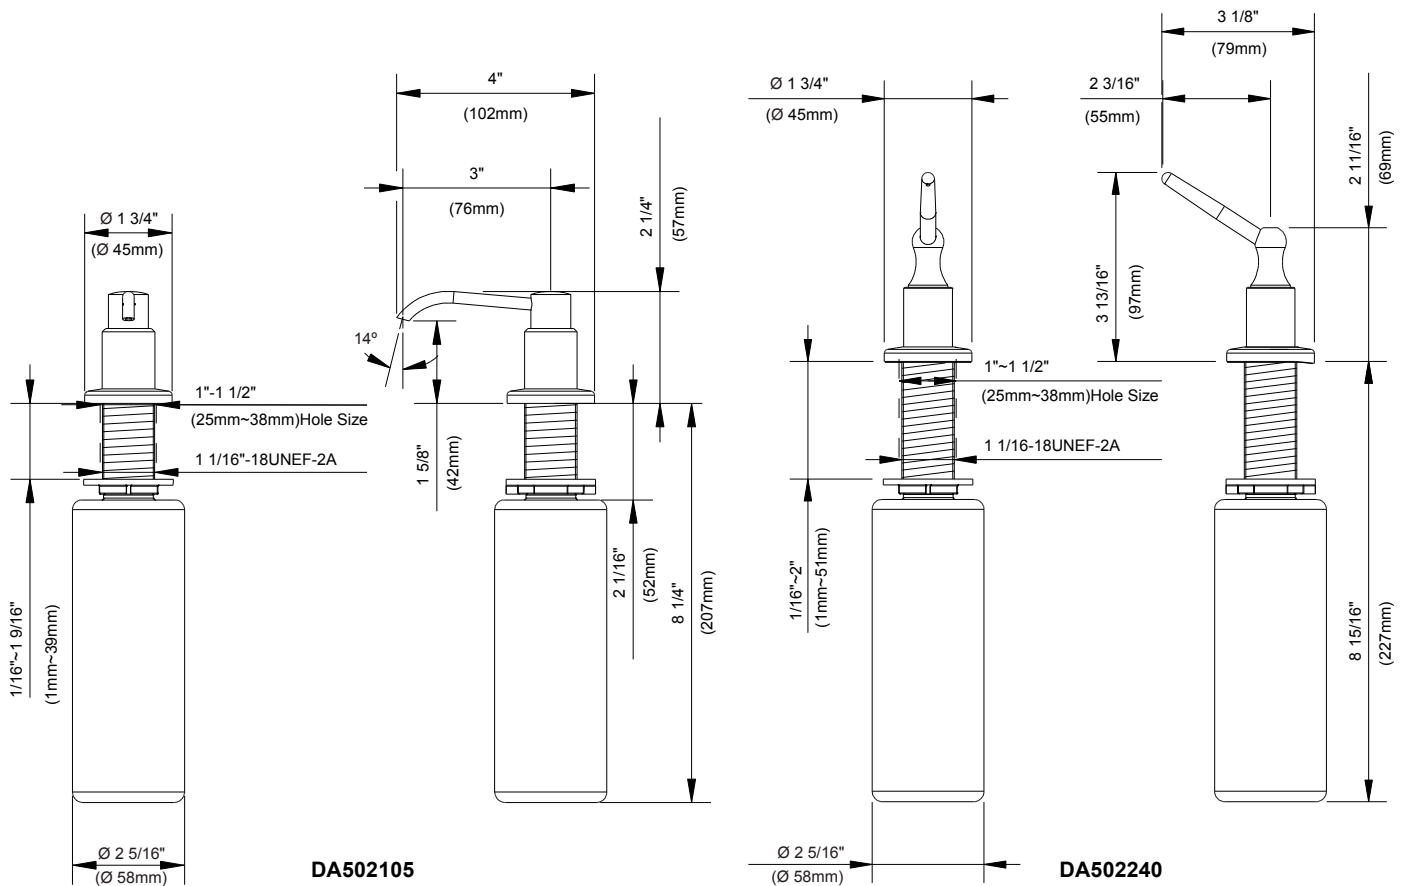

SPECIFICATIONS

Features/Benefits

- Up to 2" Deck Thickness
- Ideal for Soap or Lotion in the Bath or Kitchen

Available Color/Finishes

Color	Description
	Chrome

Please see gerberonline.com or current price list for available finishes. Finish is defined by additional suffix.

DA502105

DA502240

Submittal Information:

Name: _____
Location: _____

Contractor: _____
Contact #: _____