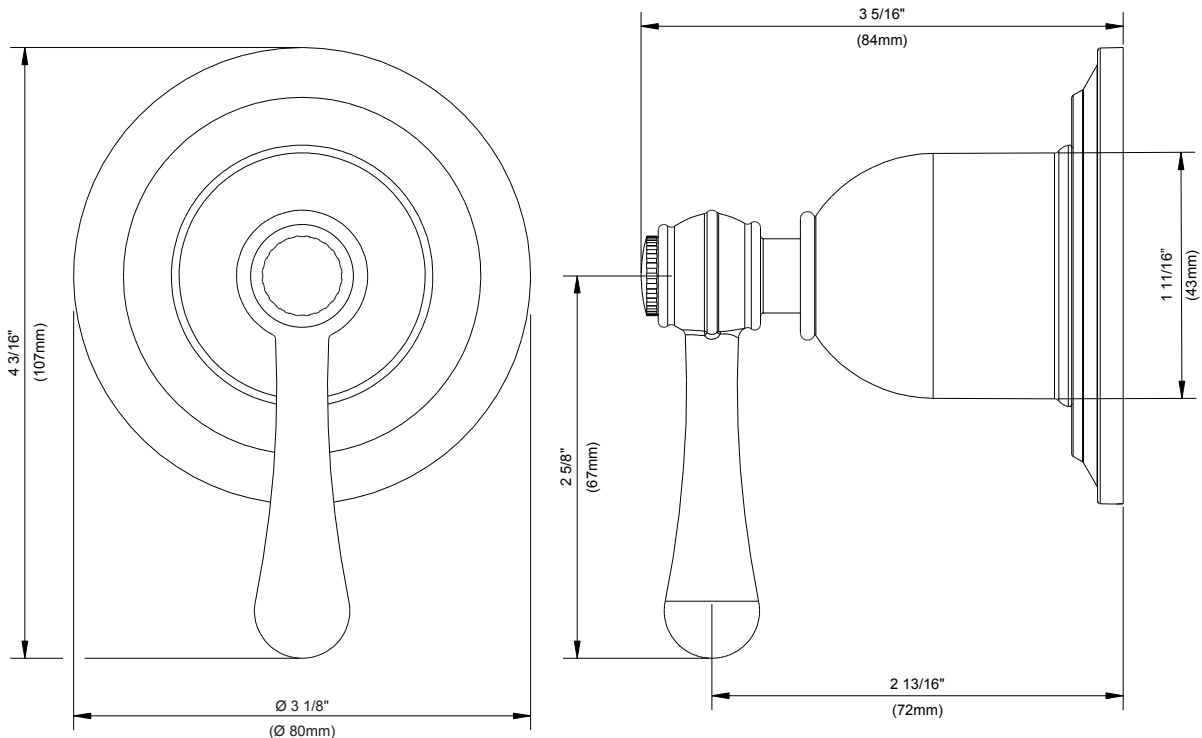

Standards & Certifications

Submittal Information:

Name: _____ Contractor: _____
Location: _____ Contact #: _____