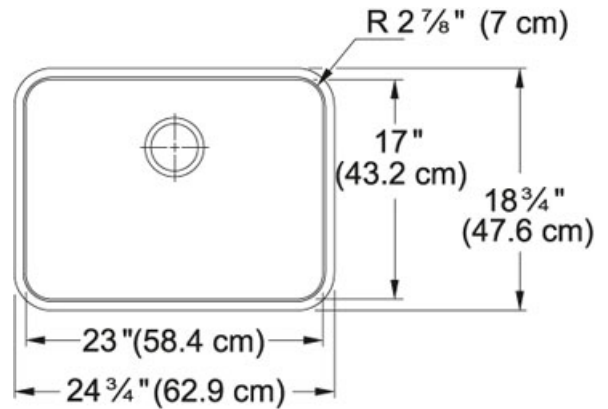

Grande GDX11023 Stainless Steel | 122.0260.553

FAMILY : Sinks | SERIE : Grande | MODEL : GDX11023 | FINISH : Stainless Steel | INSTALLATION TYPE : Undermount | STYLE : Traditional

TECHNICAL DATA

Minimum Cabinet Size	30"
Drain Opening	3 1/2"
Length overall	24 3/4"
Width overall	18 3/4"
Length of large bowl	23"
Width of large bowl	17"
Depth of large bowl	9"
Number of Bowls	1
Type of Material	18 Gauge Stainless Steel
Cut-Out Template	Yes
Installation Clips	Yes
Where to buy	Showroom
Where to buy	Showroom