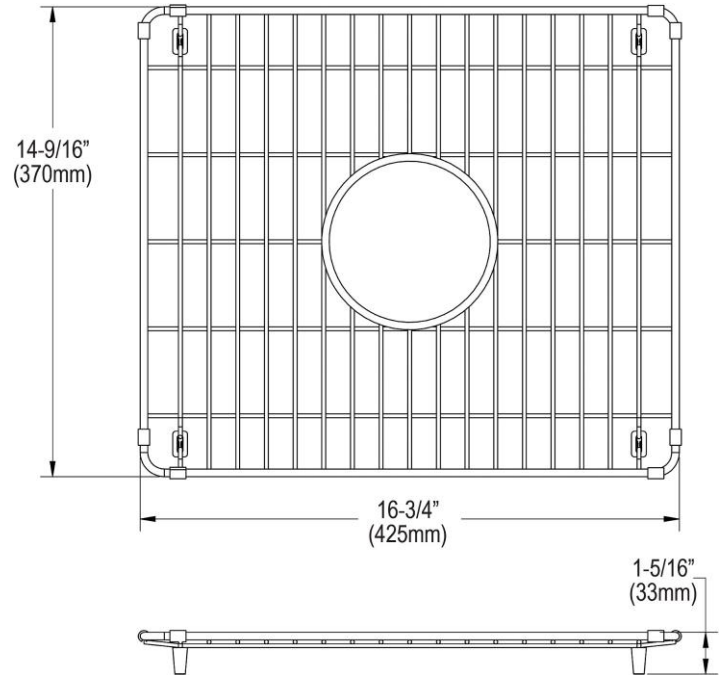

Material:	Stainless Steel
Dimensions:	16-3/4" x 14-9/16" x 1-5/16"

AMERICAN PRIDE. A LIFETIME TRADITION.
Like your family, the Elkay family has values and traditions that endure. For almost a century, Elkay has been a family-owned and operated company, providing thousands of jobs that support our families and communities.

[Clean and Care Manual (PDF)](#)

[Clean and Care Manual (PDF)](#)

[Warranty (PDF)](#)