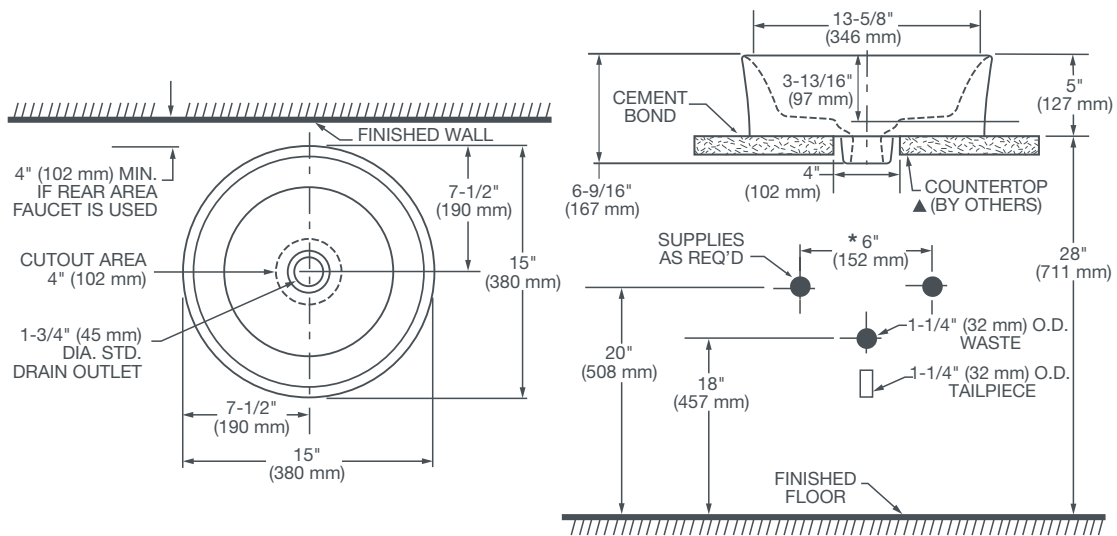

DIMENSIONS

NOMINAL DIMENSIONS

15" (380 mm) diameter

5" (127 mm) height above counter

BOWL INSIDE DIMENSIONS

13-5/8" (346 mm) diameter

3-13/16" (97 mm) depth

COLORS/FINISHES

POP® ROUND VESSEL LAVATORY

NOTES:

Dimensions shown for location supplies and "P" trap are suggested. Provide suitable reinforcement for all wall supports. Slab/pedestal anchors and mounting features to be furnished by others. Fittings not included with fixture and must be ordered separately. Installation Instructions supplied with lavatory.

IMPORTANT:

Dimensions of fixtures are nominal and may vary within the range of tolerance established by ANSI standards. These measurements are subject to change or cancellation. No responsibility is assumed for use of superseded or voided pages.