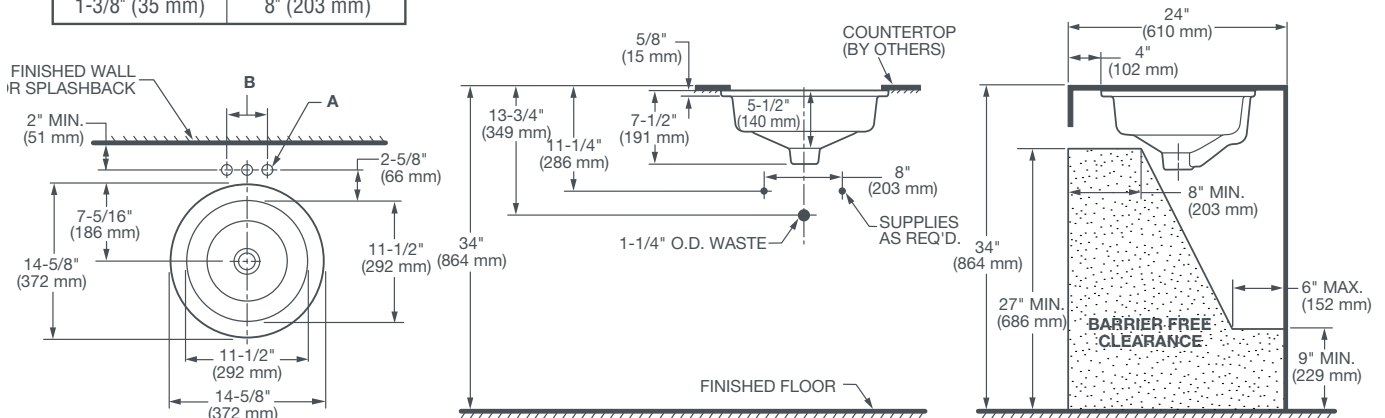

POP™ ROUND UNDERCOUNTER LAVATORY

D20055000.XXX

FEATURES

- Vitreous china with overflow
- Design that combines diamond like facets and precise symmetry
- Designed to fit standard size countertops
- Undercounter mounting kit included
- EverClean® surface inhibits the growth of stain and odor causing bacteria, mold and mildew on the surface (applies to White, Biscuit and Black models)

DIMENSIONS

NOMINAL DIMENSIONS

14-5/8" x 14-5/8" x 7-1/2" (372 x 372 x 191 mm)

BOWL INSIDE DIMENSIONS

11-1/2" (292 mm) wide
11-1/2" (292 mm) front to back
5-1/2" (140 mm) depth

COLORS/FINISHES

Canvas White (415), Biscuit (071), Black (178)

A-Fitting Dia.	B-Fitting Spread
A	B
1-3/8" (35 mm)	4" (102 mm)
1-3/8" (35 mm)	8" (203 mm)

NOTES:

Dimensions shown for location supplies and "P" trap are suggested. Provide suitable reinforcement for all wall supports. Slab/pedestal anchors and mounting features to be furnished by others. Fittings not included with fixture and must be ordered separately. Installation Instructions supplied with lavatory.

IMPORTANT:

Dimensions of fixtures are nominal and may vary within the range of tolerance established by ANSI standards. These measurements are subject to change or cancellation. No responsibility is assumed for use of superseded or voided pages.