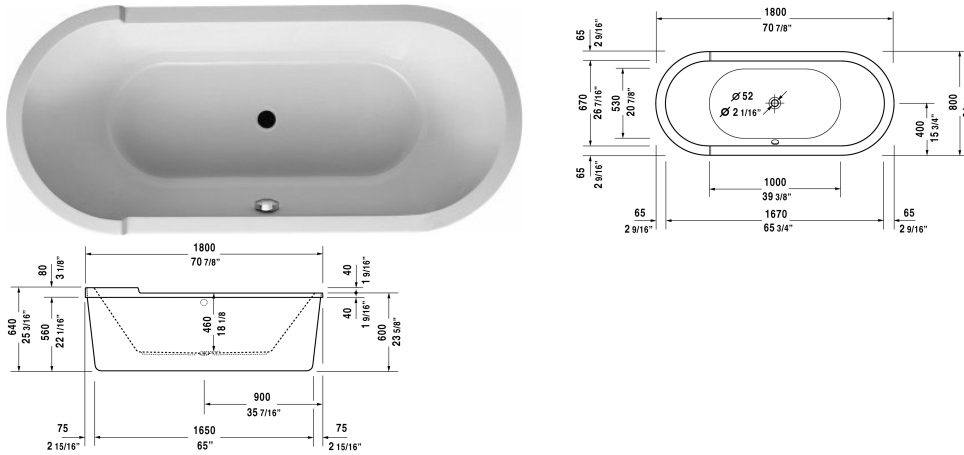

Starck Tubs/Shower trays Bathtub # 700010000000090

| < 70 7/8" Inch > |

Bathtub	Dimension	Weight	Order number
oval, freestanding, with two backrest slopes, with acrylic panel and support frame, cUPC® listed*, Sanitary acrylic			
Colors			
00 White			
Variant			
Base tub	70 7/8" x 31 1/2" Inch	127.9 lb	700010000000090
Infobox			
* Complies with the following standards: CSA B45.5/IAPMO Z124			
Suitable products			
Cable-driven waste and overflow for central outlet, (included), for # 700010,			790237
Stereo transducers (speakers) for bathtubs ,			791818
Drop-in drain (PVC), for all back-to-wall, corner and freestanding bathtubs, cUPC® listed*,			791281
Drop-in drain (ABS), for all back-to-wall, corner and freestanding bathtubs, cUPC® listed*,			791282

All drawings contain the necessary measurements which are subject to standard tolerances. They are stated in inch & mm and are non-binding. Exact measurements, in particular for customized installation scenarios, can only be taken from the finished ceramic piece.