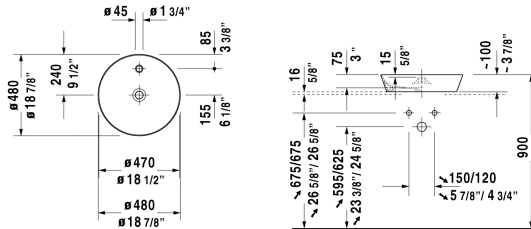

**Cape Cod Washbowl** ⚡ # 232848..00 / 232848..00 / 232848..00

| &lt; ø 18 7/8" Inch &gt; |

Washbowl	Dimension	Weight	Order number
with interior faucet deck, without overflow, hardware included, ø 18 7/8" Inch			
<b>Colors</b>			
00 White 26 White/White Satin Matt 32 White Satin Matt			
<b>Variant</b>			
● inside color White, outside color White	ø 18 7/8" Inch	13.5 lb	232848..00
● inside color White, outside color White Satin Matt	ø 18 7/8" Inch	13.5 lb	232848..00
● inside color White Satin Matt, outside color White Satin Matt	ø 18 7/8" Inch	13.5 lb	232848..00
<b>Infobox</b>			
Made of DuraCeram, Duravit recommends the following faucets for # 232848: Hansgrohe Metris 110 # 31080001 and # 31080821, Metris 200 # 31183001 and # 31183821			
Sanitary ceramics with the special WonderGliss surface finish will remain clean and attractive-looking for a long time to come. When ordering WonderGliss please add a "1" as eleventh digit to the model number.			
Slotted waste for washbasins without overflow	2" Inch	0.7 lb	005024
Design Siphon		3.3 lb	005036
<b>Suitable products</b>			
Vanity unit floorstanding 1 console, 1 furniture with doors and shelf elements laterally, 44 1/8" x 22 1/2" Inch	44 1/8" x 22 1/2" Inch		CC9533
Vanity unit floorstanding 1 console, 1 shelf below, 44 1/8" x 22 1/2" Inch	44 1/8" x 22 1/2" Inch		CC9532
Vanity unit for console wall-mounted 1 pull-out compartment, 31 1/2" x 21 5/8" Inch	31 1/2" x 21 5/8" Inch		XS4900
Vanity unit for console wall-mounted 1 pull-out compartment, 39 3/8" x 21 5/8" Inch	39 3/8" x 21 5/8" Inch		XS4901

All drawings contain the necessary measurements which are subject to standard tolerances. They are stated in inch & mm and are non-binding. Exact measurements, in particular for customized installation scenarios, can only be taken from the finished ceramic piece.