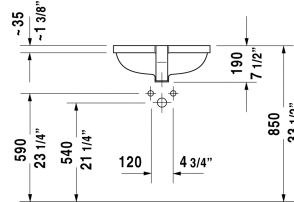

Starck 3 Vanity basin # 0302490000 / 0302490030

< 19 1/4" Inch >

Vanity basin	Dimension	Weight	Order number
undermount basin, with overflow, with faucet deck, hardware included, 19 1/4" Inch			
Colors			
00 White			
Variant			
●	19 1/4" x 14 3/8" Inch	18 lb	0302490000
●●●	19 1/4" x 14 3/8" Inch	18 lb	0302490030
Infobox			
Measurements of undercounter models represent interior measurements			
Sanitary ceramics with the special WonderGliss surface finish will remain clean and attractive-looking for a long time to come. When ordering WonderGliss please add a "1" as eleventh digit to the model number.			
Hardware for stone countertops, (with the exception of # 046651)		0.4 lb	005028

All drawings contain the necessary measurements which are subject to standard tolerances. They are stated in inch & mm and are non-binding. Exact measurements, in particular for customized installation scenarios, can only be taken from the finished ceramic piece.