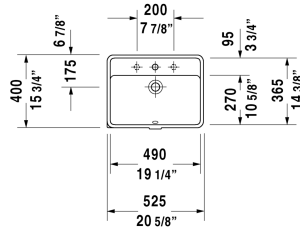

Starck 3 Vanity basin # 0302490000 / 0302490030

< 19 1/4" Inch >

Vanity basin	Dimension	Weight	Order number
undermount basin, with overflow, with faucet deck, hardware included, 19 1/4" Inch			
Colors			
00 White			
Variant			
●	19 1/4" x 14 3/8" Inch	18 lb	0302490000
●●●	19 1/4" x 14 3/8" Inch	18 lb	0302490030
Infobox			
Measurements of undercounter models represent interior measurements			
Sanitary ceramics with the special WonderGliss surface finish will remain clean and attractive-looking for a long time to come. When ordering WonderGliss please add a "1" as eleventh digit to the model number.			
Hardware for stone countertops, (with the exception of # 046651)		0.4 lb	005028

All drawings contain the necessary measurements which are subject to standard tolerances. They are stated in inch & mm and are non-binding. Exact measurements, in particular for customized installation scenarios, can only be taken from the finished ceramic piece.