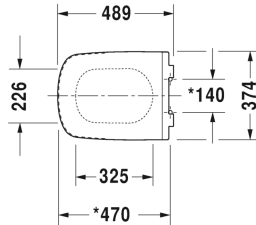

## DuraStyle Toilet seat and cover # 0060590000

Toilet seat and cover	Dimension	Weight	Order number
removable, elongated, hinges stainless steel, with slow close			
<b>Colors</b>			
00 White			
<b>Variant</b>			
		5.7 lb	0060590000
<b>Suitable products</b>			
One-Piece toilet syphonic, 12" rough-in, vertical outlet, cUPC® listed*, 14 5/8" x 28 3/8" Inch	14 5/8" x 28 3/8" Inch		215701
Toilet wall-mounted washdown model, Durafix included, cUPC® listed*, 14 5/8" X 24 3/8" Inch	14 5/8" X 24 3/8" Inch		253709
Toilet close-coupled (without tank), washdown model, outlet for vario connector set, for horizontal and vertical outlet, length adjustable from 2 3/4" - 6 3/4", and vario connecting bend, vertical outlet from 6 3/4" - 8 5/8", hardware included, cUPC® listed*, 14 5/8" x 27 1/2" Inch	14 5/8" x 27 1/2" Inch		215609
Two-Piece toilet (without tank), syphonic, 12" rough-in, vertical outlet, cUPC® listed*, 14 1/8" x 27 1/2" Inch	14 1/8" x 27 1/2" Inch		216001
Toilet wall-mounted Duravit Rimless® rimless, washdown model, Durafix included, cUPC® listed*, 14 5/8" X 24 3/8" Inch	14 5/8" X 24 3/8" Inch		254209

All drawings contain the necessary measurements which are subject to standard tolerances. They are stated in inch & mm and are non-binding. Exact measurements, in particular for customized installation scenarios, can only be taken from the finished ceramic piece.