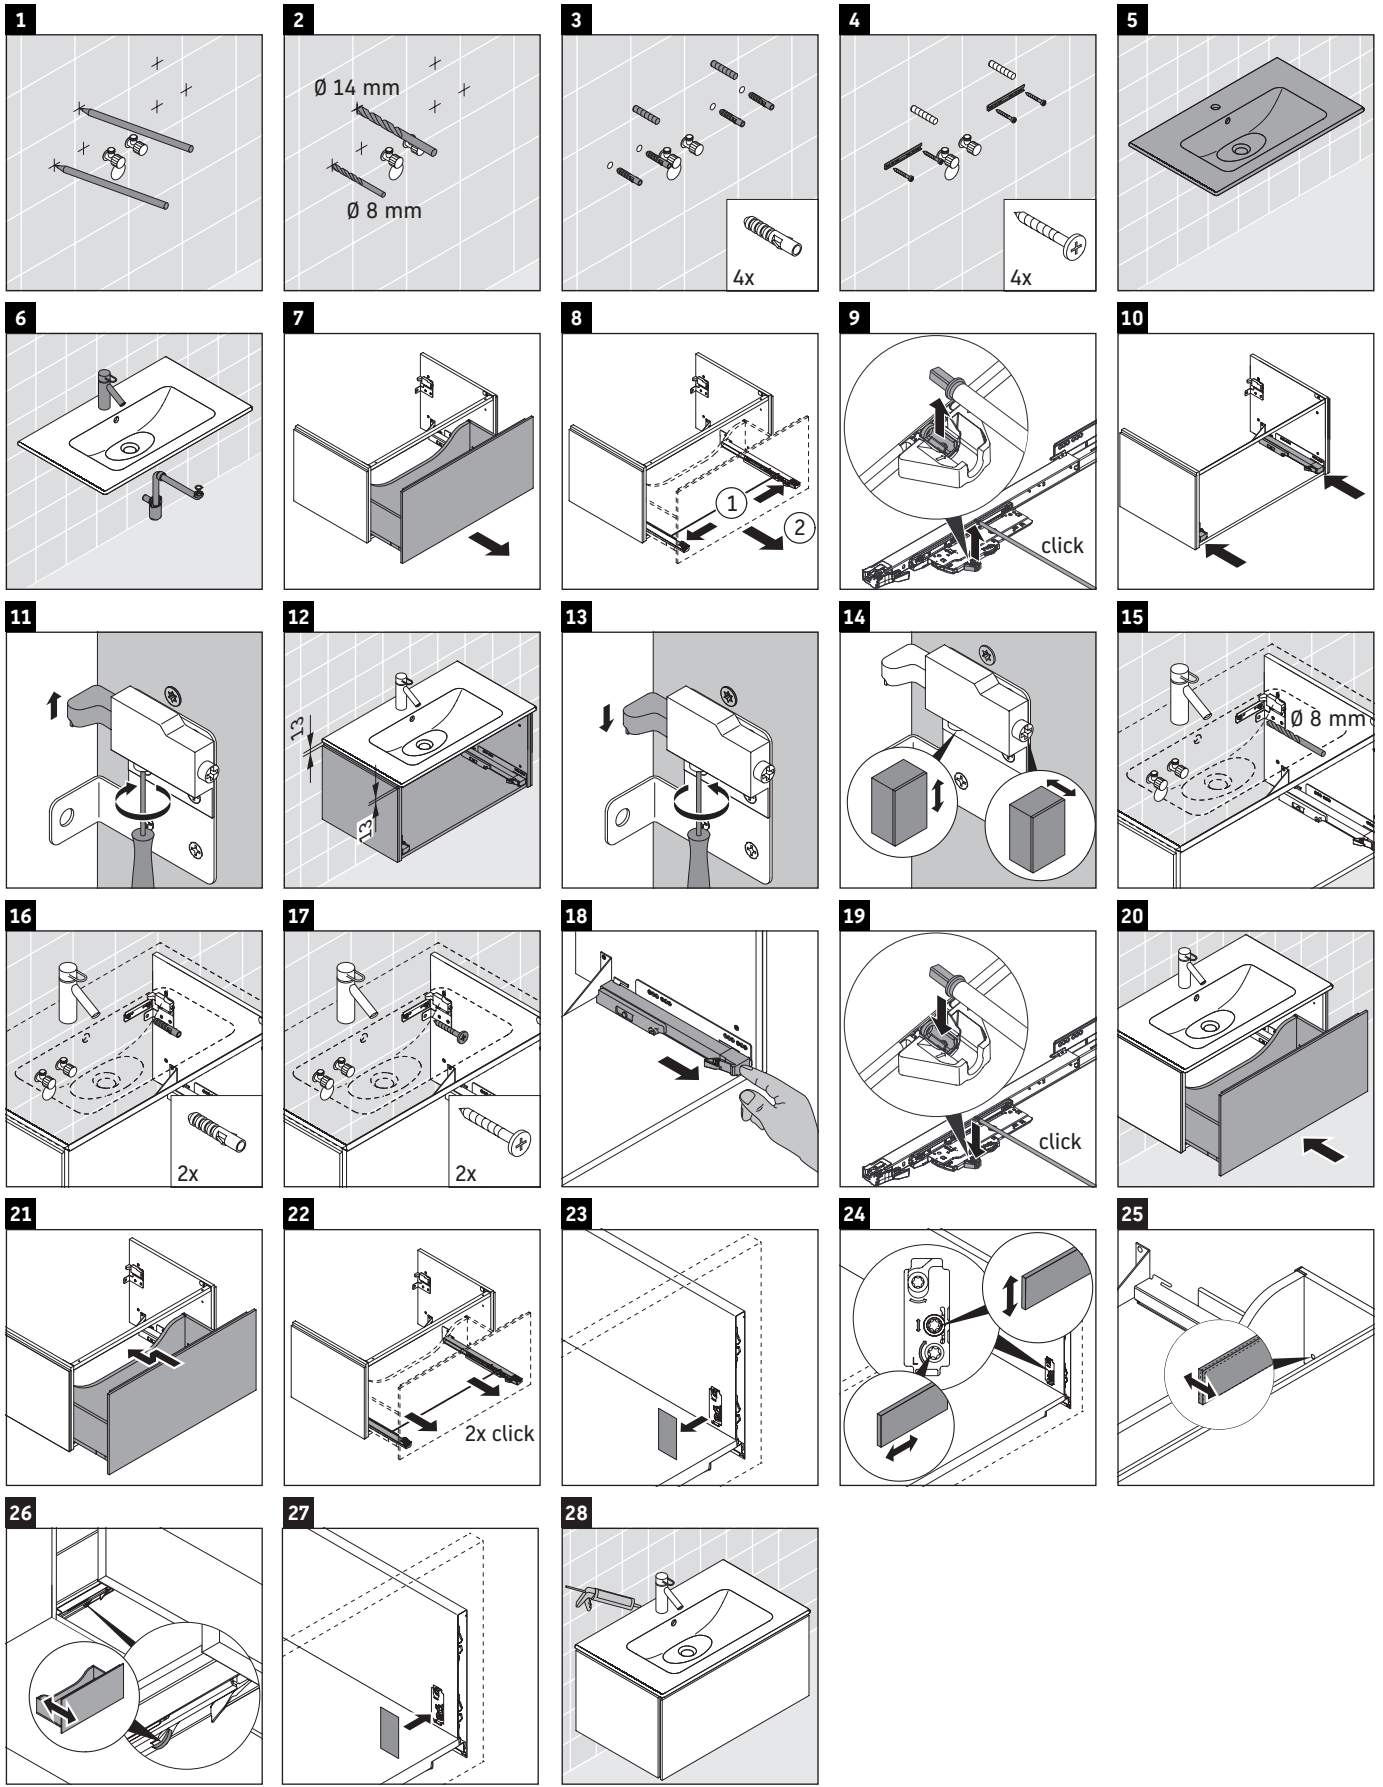

Best.-Nr. LC6140/16.09.2