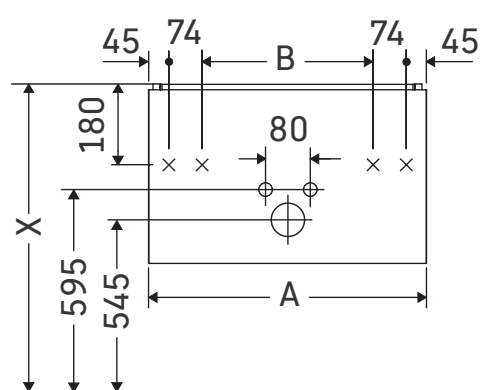

L-Cube

LC 6140

Mounting instructions

A	B	W	X
mm	mm	mm	mm
620	382	17	833

Me by Starck # 233663

Instructions for use

The bathroom furniture range complies with the standards and guidelines applicable at the time of delivery and is designed for use in bathrooms. Direct contact with water should be avoided, for example, when showering.