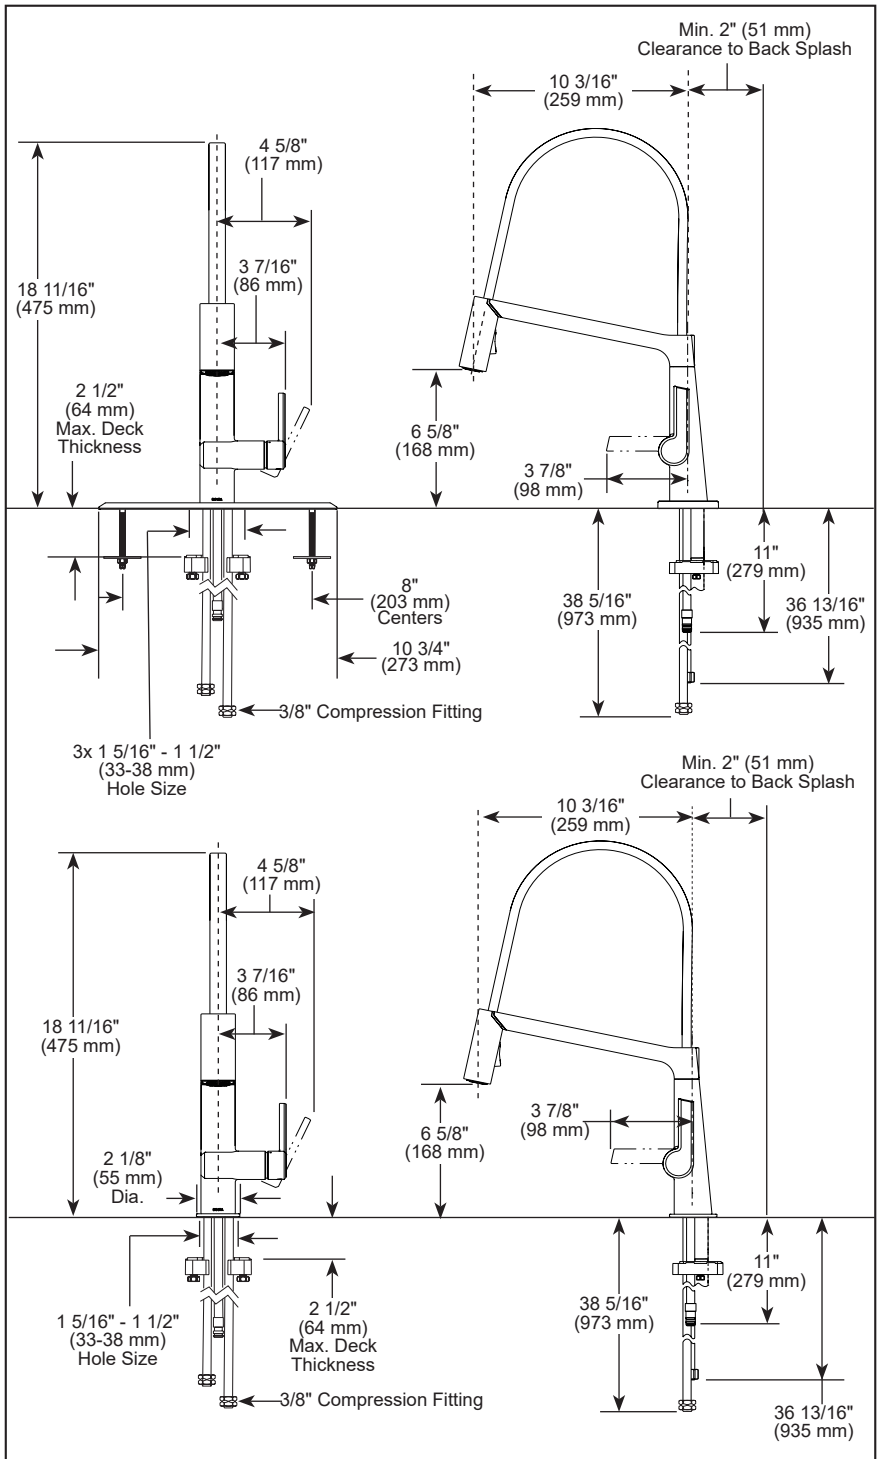

9693-▲-DST

Submitted Model No.: _____

Specific Features: _____

▲ Designate Proper Finish Suffix

Delta reserves the right (1) to make changes in specifications and materials, and (2) to change or discontinue models, both without notice or obligation. Dimensions are for reference only. See current full-line price book or www.deltafaucet.com for finish options and product availability.

DSP-K-9693-DST Rev. A

KITCHEN FAUCETS

- Pivotal™ Collection
- Single Handle Highrise Pull-Down

FEATURES:

- DIAMOND Seal® Technology
- MagnaTite® Magnetic Docking

STANDARD SPECIFICATIONS:

- Max flow rate: 1.8 gpm @ 60 psi, 6.8 L/min @ 414 kPa.
- One or three hole mount (8" escutcheon optional, not included).
- Diamond coated ceramic cartridge.
- 3/8" O.D. straight, staggered PEX supply tubes.
- Spout rotates 360°.
- Red/Blue indicator markings.
- Two-function wand; aerated stream or spray.
- Dual integral check valves in sprayer.
- Exposed hose pull-down spout.