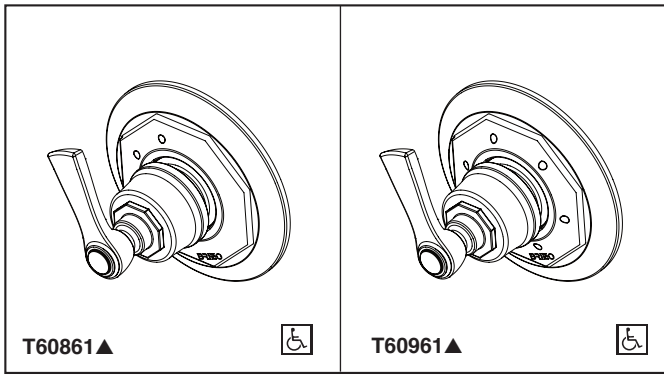

BRIZO®

3 & 6-FUNCTION SHOWER DIVERTER

- Rook™ Collection
- Three Function Diverter Trim (T60861)
- Six Function Diverter Trim (T60961)

Submitted Model No.: _____

Specific Features: _____

STANDARD SPECIFICATIONS

- Three function diverter. 2 individual positions, 1 shared position
- Six function diverter. 3 individual positions, 3 shared positions
- Requires rough-in R60700 to complete installation
- Non shared 3 function cartridge (RP72123) and 6 function cartridge (RP72124) are available
- Rough extension kit (RP75012) available