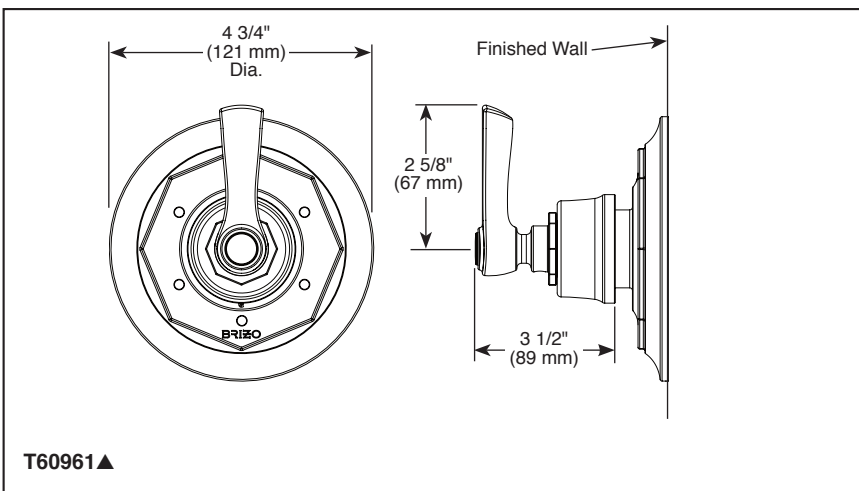

BRIZO®

3 & 6-FUNCTION SHOWER DIVERTER

- Rook™ Collection
- Three Function Diverter Trim (T60861)
- Six Function Diverter Trim (T60961)

Submitted Model No.: _____

Specific Features: _____

STANDARD SPECIFICATIONS

- Three function diverter. 2 individual positions, 1 shared position
- Six function diverter. 3 individual positions, 3 shared positions
- Requires rough-in R60700 to complete installation
- Non shared 3 function cartridge (RP72123) and 6 function cartridge (RP72124) are available
- Rough extension kit (RP75012) available