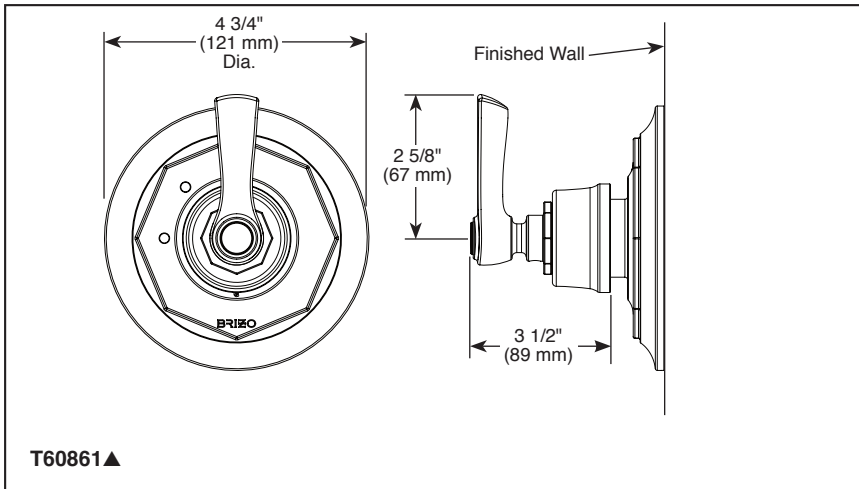

BRIZO®

3 & 6-FUNCTION SHOWER DIVERTER

- Rook™ Collection
- Three Function Diverter Trim (T60861)
- Six Function Diverter Trim (T60961)

Submitted Model No.: _____

Specific Features: _____

STANDARD SPECIFICATIONS

- Three function diverter. 2 individual positions, 1 shared position
- Six function diverter. 3 individual positions, 3 shared positions
- Requires rough-in R60700 to complete installation
- Non shared 3 function cartridge (RP72123) and 6 function cartridge (RP72124) are available
- Rough extension kit (RP75012) available