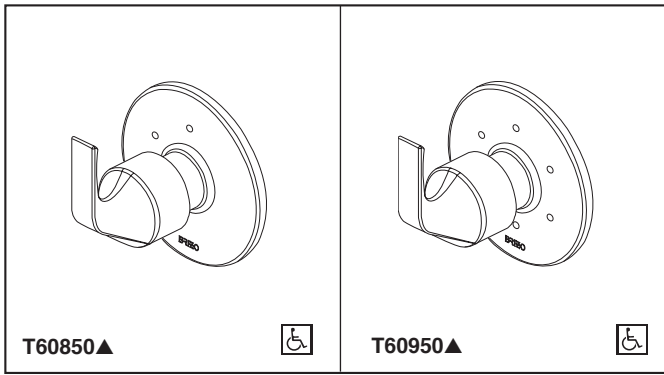

BRIZO®

3 & 6-FUNCTION SHOWER DIVERTER

- Sotria™ Collection
- Three Function Diverter Trim (T60850)
- Six Function Diverter Trim (T60950)

Submitted Model No.: _____

Specific Features: _____

▲ Designate proper finish suffix

STANDARD SPECIFICATIONS

- Three function diverter. 2 individual positions, 1 shared position
- Six function diverter. 3 individual positions, 3 shared positions
- Requires rough-in R60700 to complete installation
- Non shared 3 function cartridge (RP72123) and 6 function cartridge (RP72124) are available
- Rough extension kit (RP75012) available