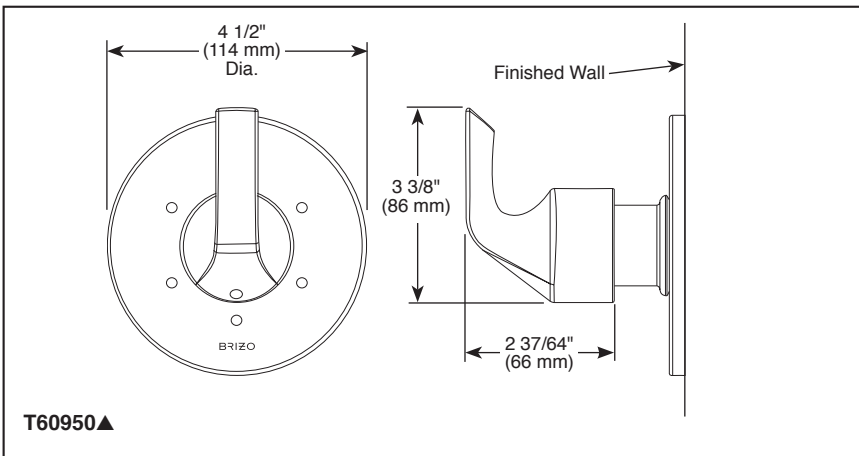

BRIZO®

3 & 6-FUNCTION SHOWER DIVERTER

- Sotria™ Collection
- Three Function Diverter Trim (T60850)
- Six Function Diverter Trim (T60950)

Submitted Model No.: _____

Specific Features: _____

▲ Designate proper finish suffix

STANDARD SPECIFICATIONS

- Three function diverter. 2 individual positions, 1 shared position
- Six function diverter. 3 individual positions, 3 shared positions
- Requires rough-in R60700 to complete installation
- Non shared 3 function cartridge (RP72123) and 6 function cartridge (RP72124) are available
- Rough extension kit (RP75012) available