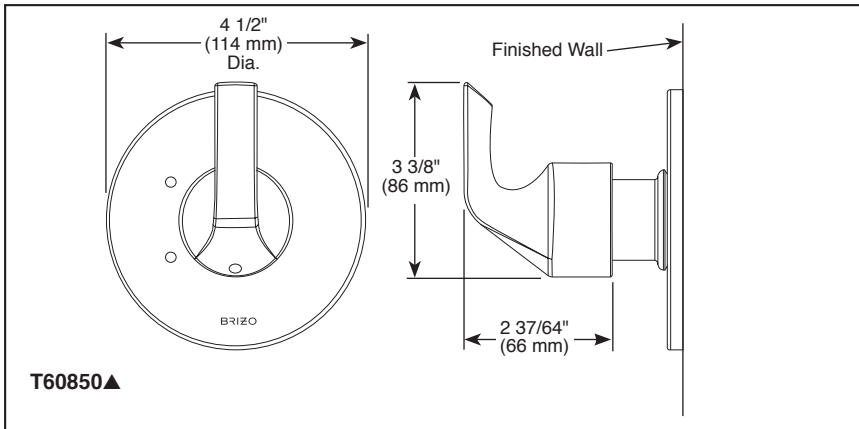

BRIZO®

3 & 6-FUNCTION SHOWER DIVERTER

- Sotria™ Collection
- Three Function Diverter Trim (T60850)
- Six Function Diverter Trim (T60950)

Submitted Model No.: _____

Specific Features: _____

▲ Designate proper finish suffix

STANDARD SPECIFICATIONS

- Three function diverter. 2 individual positions, 1 shared position
- Six function diverter. 3 individual positions, 3 shared positions
- Requires rough-in R60700 to complete installation
- Non shared 3 function cartridge (RP72123) and 6 function cartridge (RP72124) are available
- Rough extension kit (RP75012) available