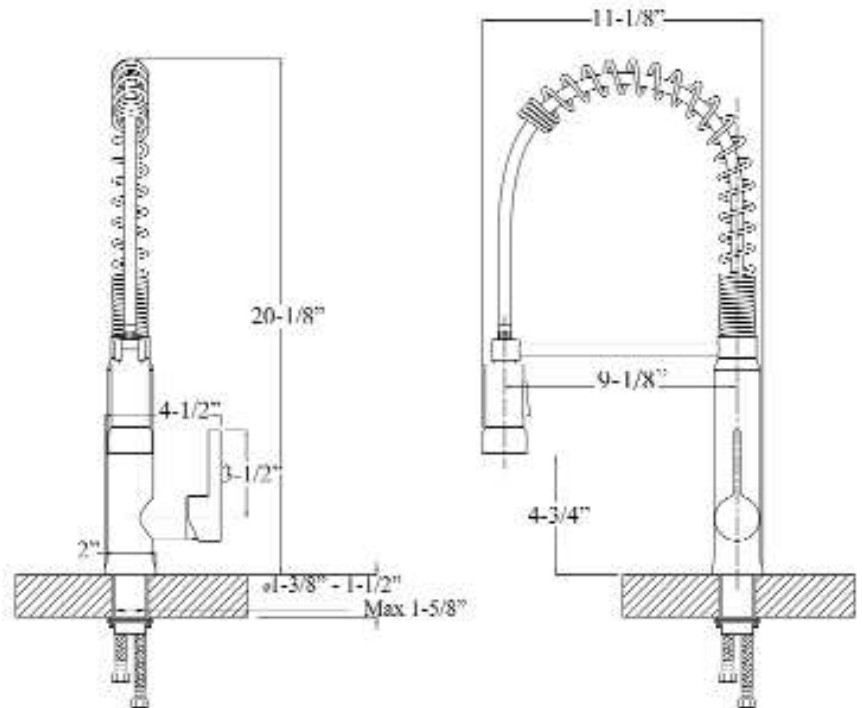

# SHALLOT SPRING SINGLE HANDLE KITCHEN FAUCET

Cat. No.  
KFS422-L1

L: 4-1/2"  
W: 11-1/8"  
H: 20-1/8"

## Features:

- ▶ Constructed of solid brass
- ▶ Spring gooseneck spout
- ▶ Magnetic pull down spray
- ▶ Includes 2 braided hoses
- ▶ Hoses have 1/2" male connectors
- ▶ Ceramic disc cartridges
- ▶ Height to spout 4-3/4"
- ▶ Spout reach 9-1/8"
- ▶ Flow rate is 1.8 GPM at 60 psi
- ▶ cUPC/NSF/AB1953 Certified

## Finishes:

- CP** Polished Chrome  
**BN** Brushed Nickel  
**ORB** Oil Rubbed Bronze

Dimensions of fixture are nominal and may vary. Dimensions and specifications subject to change without notice.