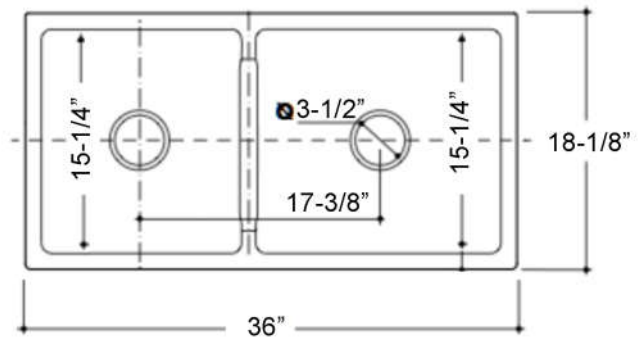

**36" MAURA  
DOUBLE BOWL  
FARMER SINK**

Cat. No.  
FSDB1556

**Features:**

- ▶ Fine Fire Clay for Durability
- ▶ Finished on all 4 sides
- ▶ Accommodates 3-1/2" drain
- ▶ Rim is 1-3/8"
- ▶ Smaller left bowl
- ▶ Low divide between basin

**Colors:**

- WH** White
- BQ** Bisque

**Compliance Certification**  
 Meets or exceeds the following specifications: ASME 112.19.9M for fine fire clay for durability.

W: 36"  
 D: 18-1/8"  
 H: 10"

**Interior Dimensions:**

**Large**

Basin Interior: 17-3/4" W x 15-1/4" D  
 Basin Depth: 8-3/4"

**Small**

Basin Interior: 13-3/4" W x 15-1/4" D  
 Basin Depth: 8-3/4"

Dimensions of fixture are nominal and may vary within the range of tolerances established by ANSI Standard A112.19.2.2013. Dimensions and specifications subject to change without notice.