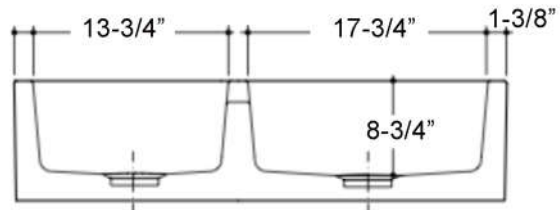

**36" MAURA  
DOUBLE BOWL  
FARMER SINK**

Cat. No.  
FSDB1556

**Features:**

- ▶ Fine Fire Clay for Durability
- ▶ Finished on all 4 sides
- ▶ Accommodates 3-1/2" drain
- ▶ Rim is 1-3/8"
- ▶ Smaller left bowl
- ▶ Low divide between basin

**Colors:**

- WH** White
- BQ** Bisque

**Compliance Certification**  
 Meets or exceeds the following specifications: ASME 112.19.9M for fine fire clay for durability.

W: 36"  
 D: 18-1/8"  
 H: 10"

**Interior Dimensions:**

**Large**

Basin Interior: 17-3/4" W x 15-1/4" D  
 Basin Depth: 8-3/4"

**Small**

Basin Interior: 13-3/4" W x 15-1/4" D  
 Basin Depth: 8-3/4"

Dimensions of fixture are nominal and may vary within the range of tolerances established by ANSI Standard A112.19.2.2013. Dimensions and specifications subject to change without notice.