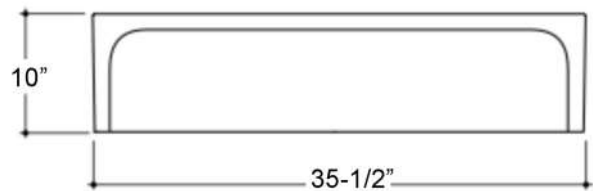

**36" MAURA  
DOUBLE BOWL  
FARMER SINK**

Cat. No.  
FSDB1556

**Features:**

- ▶ Fine Fire Clay for Durability
- ▶ Finished on all 4 sides
- ▶ Accommodates 3-1/2" drain
- ▶ Rim is 1-3/8"
- ▶ Smaller left bowl
- ▶ Low divide between basin

**Colors:**

- WH** White
- BQ** Bisque

**Compliance Certification**  
 Meets or exceeds the following specifications: ASME 112.19.9M for fine fire clay for durability.

W: 36"  
 D: 18-1/8"  
 H: 10"

**Interior Dimensions:**

**Large**

Basin Interior: 17-3/4" W x 15-1/4" D  
 Basin Depth: 8-3/4"

**Small**

Basin Interior: 13-3/4" W x 15-1/4" D  
 Basin Depth: 8-3/4"

Dimensions of fixture are nominal and may vary within the range of tolerances established by ANSI Standard A112.19.2.2013. Dimensions and specifications subject to change without notice.