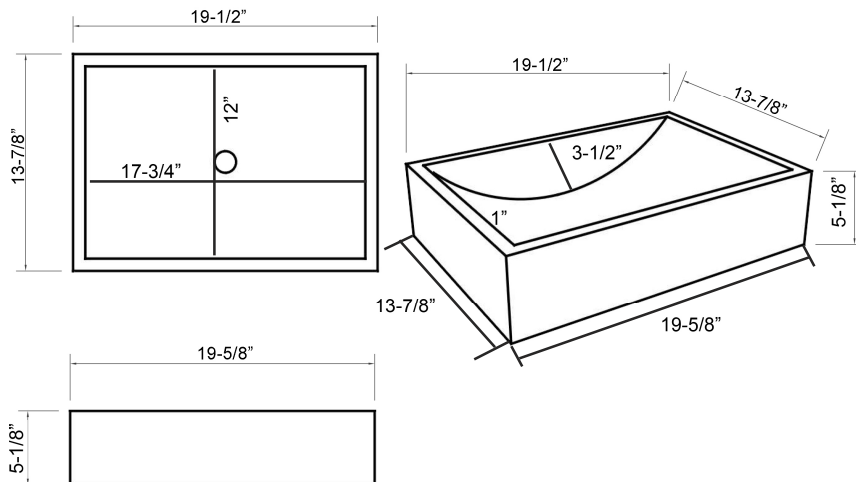

Dimensions of fixture are nominal and may vary slightly. Dimensions and specifications subject to change without notice.