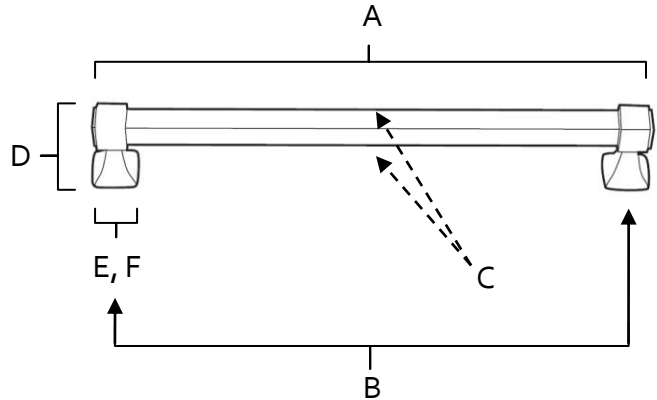

PRODUCT SHEET

SPECIFICATIONS

**CUBE
PULLS**

FEATURES

- Contemporary styling
- Multiple finishes
- Concealed installation

WARRANTY

Limited lifetime

FINISHES

- Polished Brass (PB)
- Polished Brass/Non-lacquered (PB/NL)
- Polished Chrome (PC)
- Bronze (BRZ)
- Chocolate Bronze (CHBRZ)
- Polished Nickel (PN)
- Satin Nickel (SN)

MATERIAL

Brass

Item#	A	B	C	D	E	F
A985-3	3 5/8"	3"	5/8"	1 3/8"	3/4"	3/8"
A985-35	4 1/8"	3 1/2"	5/8"	1 3/8"	3/4"	3/8"
A985-4	4 5/8"	4"	5/8"	1 3/8"	3/4"	3/8"
A985-6	6 5/8"	6"	5/8"	1 3/8"	3/4"	3/8"
A985-8	8 5/8"	8"	1/2"	1 3/8"	3/4"	3/8"

KEY:

- A - Overall Length
- B - Center to Center
- C - Handle Width
- D - Projection
- E - Mount Length
- F - Mount Width

NOTE: Dimensions and specifications are subject to change without notice.