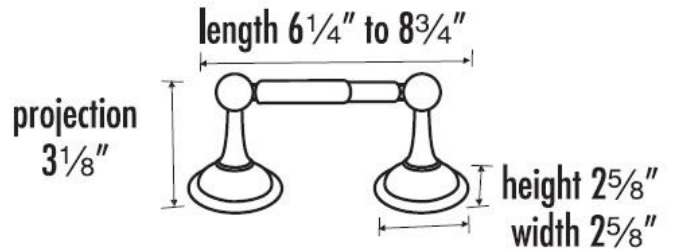

SPECIFICATIONS

YALE
TISSUE HOLDER

FEATURES

Traditional styling
Multiple finishes
Concealed installation

WARRANTY

Limited lifetime

FINISHES

Polished Brass (PB)
Polished Brass/Non-lacquered (PB/NL)
Polished Chrome (PC)
Barcelona (BARC)
Bronze (BRZ)
Chocolate Bronze (CHBRZ)
Satin Nickel (SN)

MATERIAL

Brass

Item#

A9260

NOTE: Dimensions and specifications are subject to change without notice.